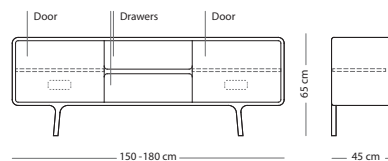

Fawn sideboard

Item no: Varies per version, see table

CORPUS MATERIAL

SIZE

150x45x65
(162)

180x45x65
(019)

Solid oak

€ 1.390,00

€ 1.490,00

WOOD FINISH

Solid oak - Hardwax oil: White 1015/Natural 1505

Fully assembled product