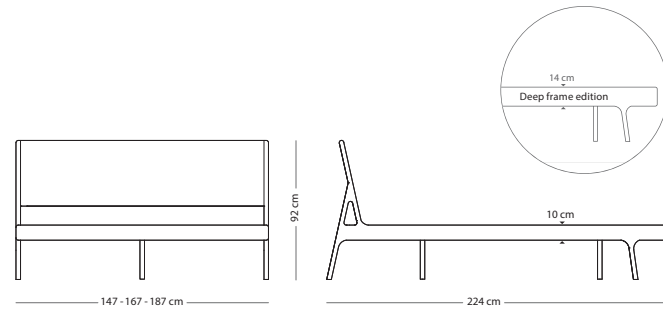

180x200
(1E2)

€ 1.190,00

€ 1.640,00

Fawn bed

Item no: Varies per version, see table

HEADBOARD MATERIAL

FOR MATTRES SIZE

140x200
(0A8 - webbing | 022 - upholstery)