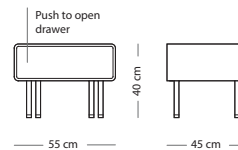

Fina nightstand

Item no. 068

WOOD FINISH

Solid oak - Hardwax oil: White 1015/Natural 1505

FRONTS

Linoleum - Nero 4023/Mushroom 4176

LEGS

Powder coated steel

CORPUS MATERIAL

SIZE

55x45x40

Solid oak

€ 350,00