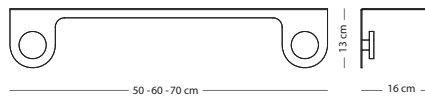

Hook wall shelf

Item no: Varies per version, see table

Assembly

CONSTRUCTION MATERIAL

SIZE

50x16x13
(107)

60x16x13
(108)

70x16x13
(109)