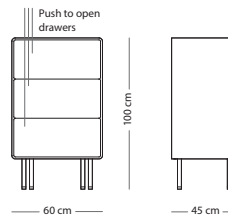

Powder coated steel

SIZE

Solid oak

176x45x100

€ 1.890,00

Fina drawer

Item no. 067

WOOD FINISH