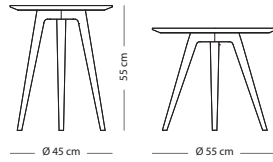

ROPE

Cotton - Rope

Fully assembled product

PLATE MATERIAL

SIZE Tempered glass

42x34x46 € 350,00

Arp side table

Item no: Varies per version, see table

PLATE MATERIAL

SIZE **Linoleum**

Ø 45x55 (017) € 220,00

Ø 55x45 (018) € 240,00

WOOD FINISH

Solid oak - Hardwax oil: White 1015/Natural 1505

LINOLEUM

All available colours