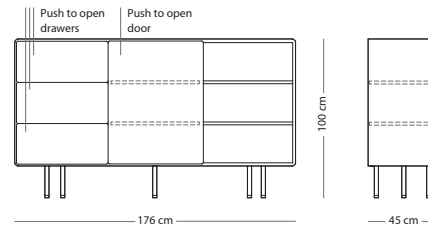

Fina dresser 176

Item no. 19E

Assembly

CORPUS MATERIAL

WOOD FINISH

Solid oak - Hardwax oil: White 1015/Natural 1505

FRONTS

Linoleum - Nero 4023/Mushroom 4176

LEGS

Powder coated steel

SIZE

Solid oak

176x45x100

€ 1.890,00