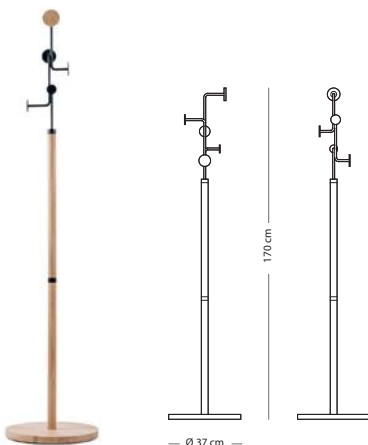

Hook coat stand

Item no. 110

Assembly

Care and repair kit solid wood

Item no. 0C2

FINISH

Solid oak - Hardwax oil Natural 1505 / Hardwax oil White 1015

Contents:

Bottle
hardwax oil

Sand paper
120,400

Scouring Pad

Cotton
cloth

Wax

CONSTRUCTION MATERIAL

SIZE

Ø 37x170

Steel

€ 260,00

C&R box
(0C2)

€ 19,50

WOOD FINISH

Solid oak - Hardwax oil: White 1015

STEEL FINISH

Powder coated - All available colours