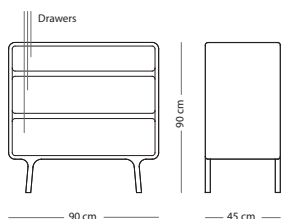

180x45x110 € 1.890,00

WOOD FINISH

Solid oak - Hardwax oil: White 1015/Natural 1505

Fully assembled product

Fawn drawer

Item no. 01D

CORPUS MATERIAL

SIZE Solid oak