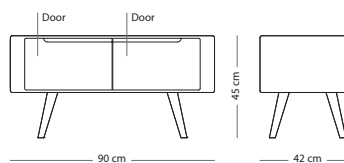

Ena storage bench

Item no. 07E

Assembly

CORPUS MATERIAL

WOOD FINISH

Solid oak - Hardwax oil: White 1015/Natural 1505

FRONTS

MDF - White 9010

SIZE

Solid oak

90x42x45

€ 390,00