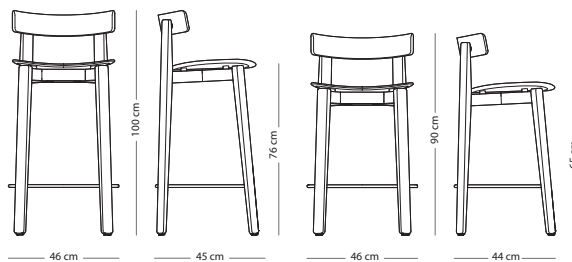

## Nora stool

Item no. 1E0 - special edition  
Item no. 1DF

Seat height - 41 cm

## Nora bar chair - with backrest

Item no. 1CE - special edition - regular  
Item no. 1CD - special edition - low  
Item no. 185 - regular  
Item no. 186 - low

Seat height regular - 76 cm  
Seat height low - 65 cm