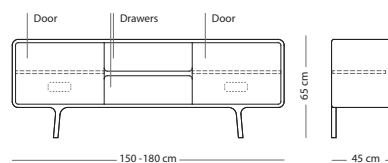

Fawn sideboard

Item no: Varies per version, see table

CORPUS MATERIAL

SIZE

Solid oak

150x45x65
(162)

€ 1.390,00

180x45x65
(019)

€ 1.490,00

WOOD FINISH

Solid oak - Hardwax oil: White 1015/Natural 1505

Fully assembled product