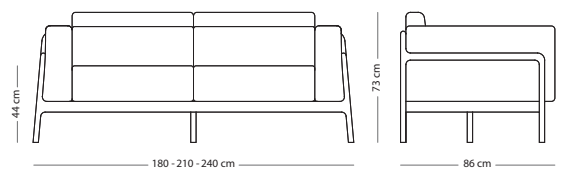

## Fawn sofa - 2, 3 and 3-plus seater

Item no: Varies per version, see table

  
Seat height - 44 cm  
Armrest height - 66 cm