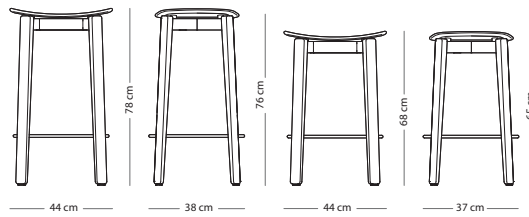

## Nora bar chair - with backrest

Item no. 1CE - special edition - regular  
Item no. 1CD - special edition - low  
Item no. 185 - regular  
Item no. 186 - low

Seat height regular - 76 cm  
Seat height low - 65 cm

## Nora bar chair - without backrest

Item no. 1D0 - special edition - regular  
 Item no. 1CF - special edition - low  
 Item no. 187 - regular  
 Item no. 188 - low

Seat height regular - 76 cm  
 Seat height low - 65 cm