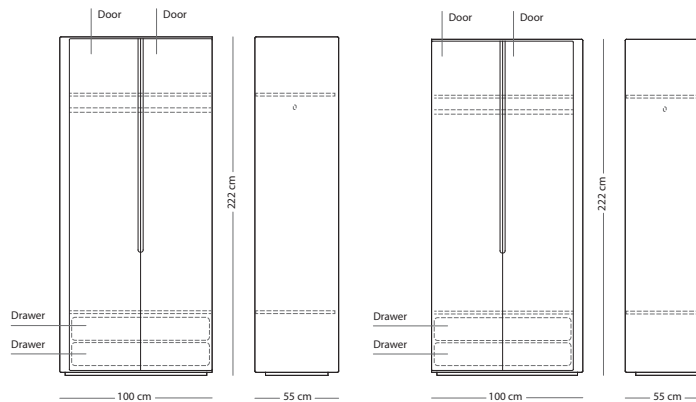

Ena modular wardrobe - hanger

Item no: Varies per version, see table

CORPUS MATERIAL

WOOD FINISH

Solid oak - Hardwax oil: White 1015/Natural 1505

FRONTS

MDF - White 9010

Fully assembled product

OPTION

Base module - left (06F)	€ 1.300,00
Right module - wide (06A)	€ 1.300,00

Solid oak