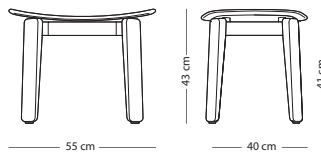

## Nora lounge chair - upholstered backrest

Item no. 1D3

Seat height - 39 cm

## Nora stool

Item no. 1E0 - special edition  
Item no. 1DF

Seat height - 41 cm