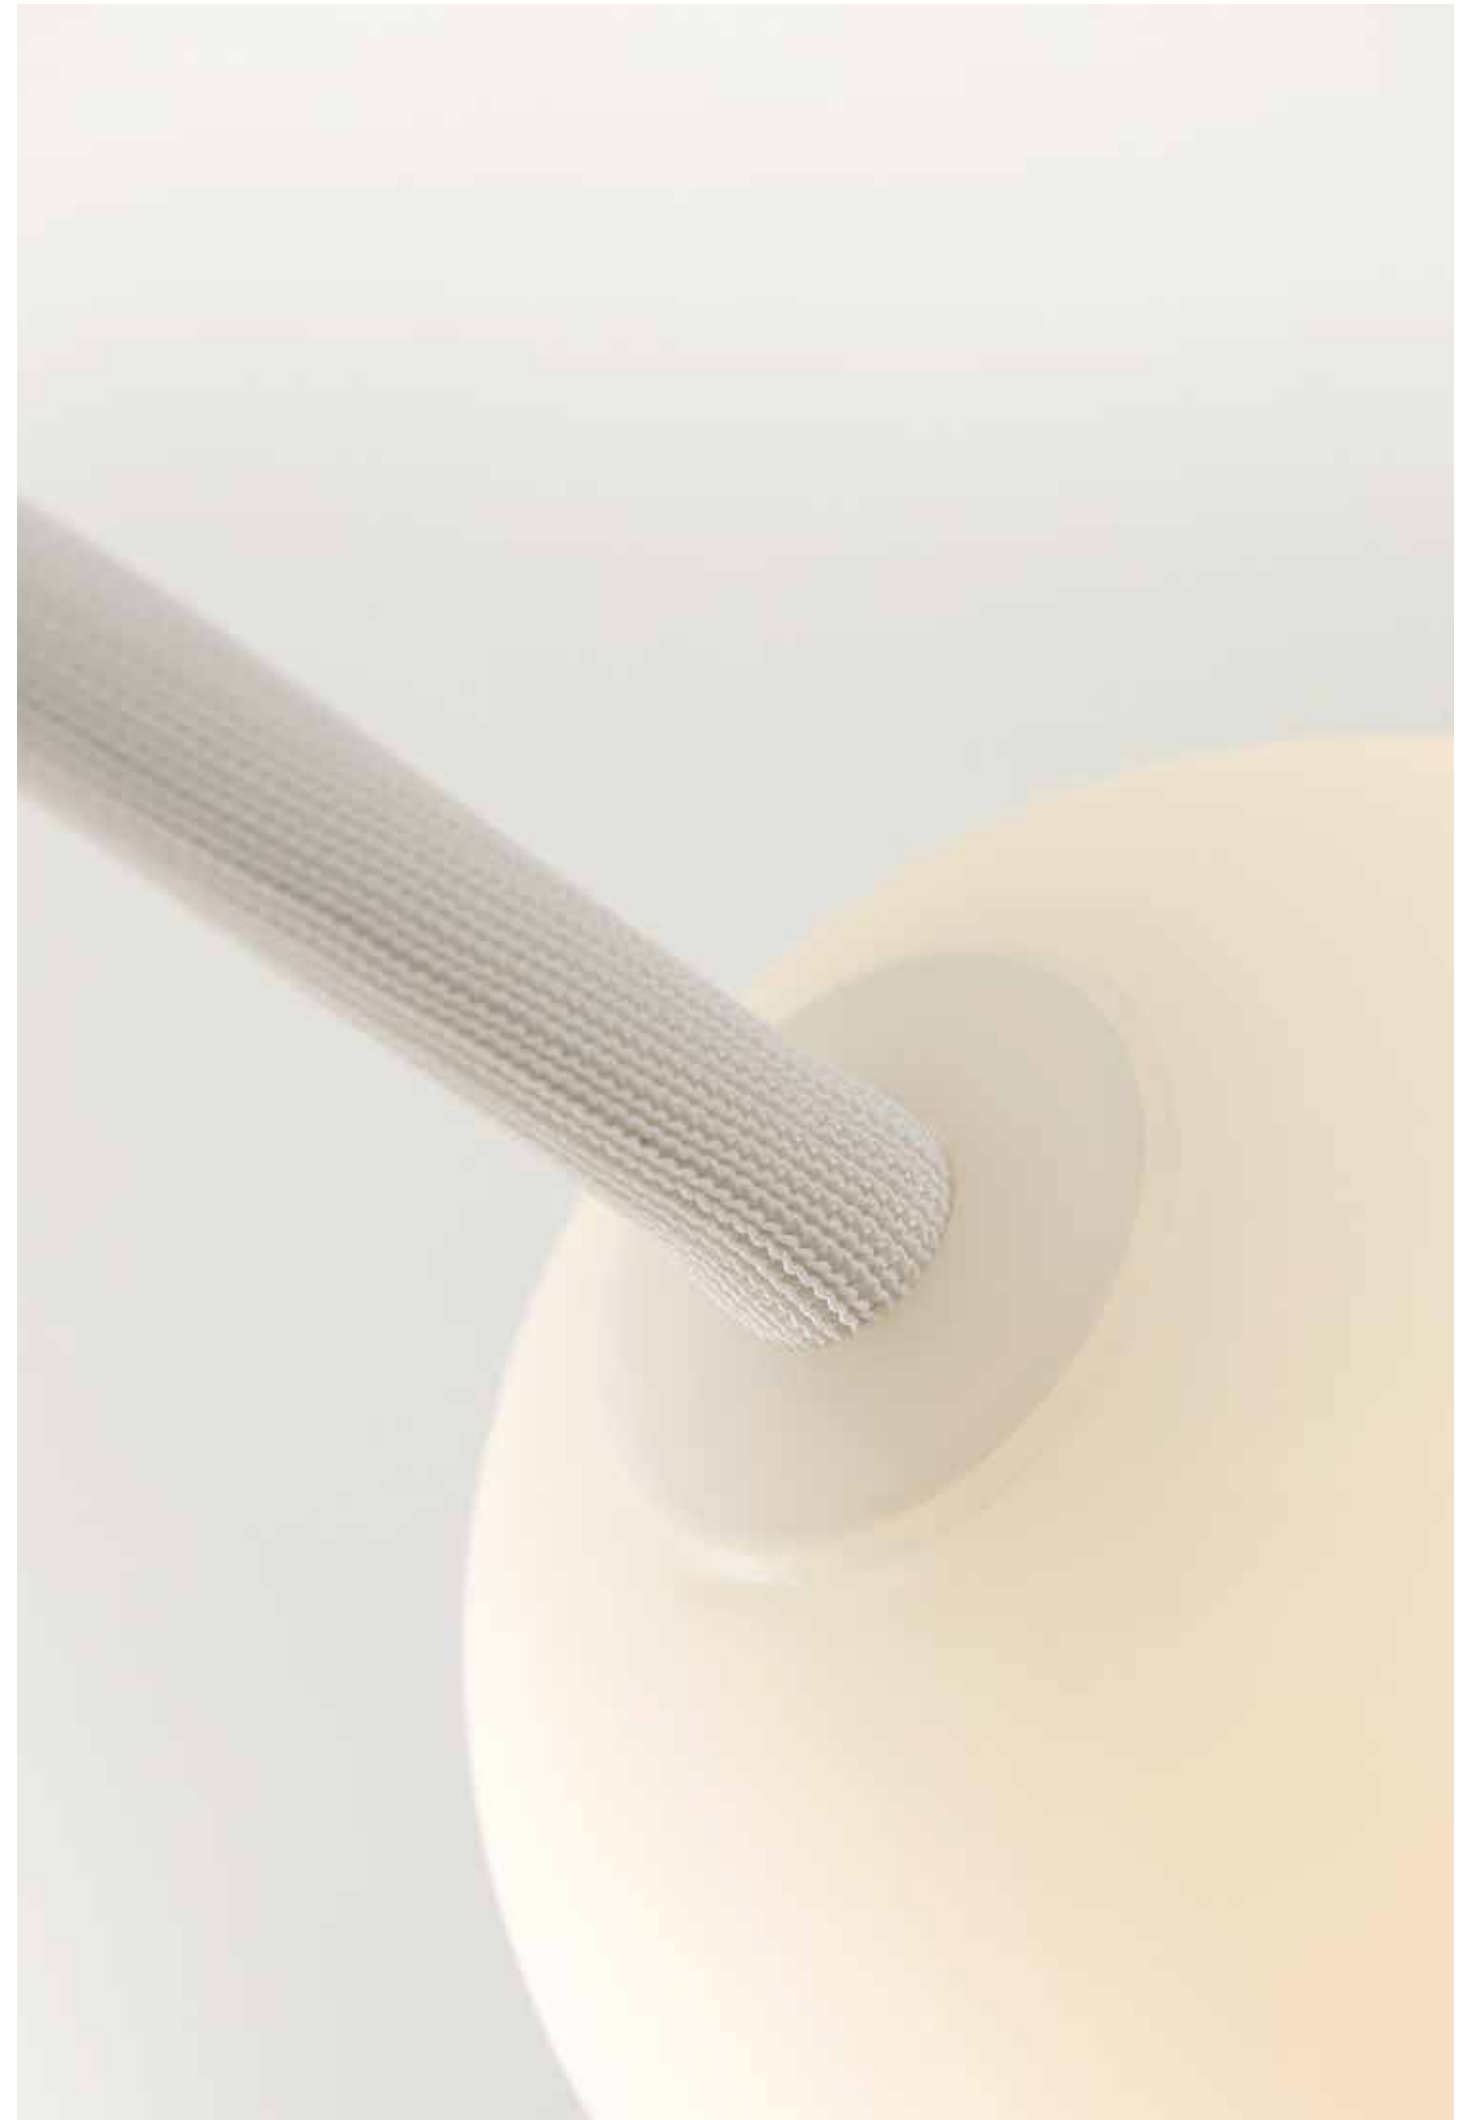

MOONY

design marcantonio

Struttura in calza telata bianca
Diffusore in vetro acidato

*Structure in white canvas stocking
Diffuser in frosted glass*

PL307CB INT

plafoniera / ceiling lamp
diffusore / diffuser Ø15 cm
h max 140 cm
E27 1x max 7W LED
IP20