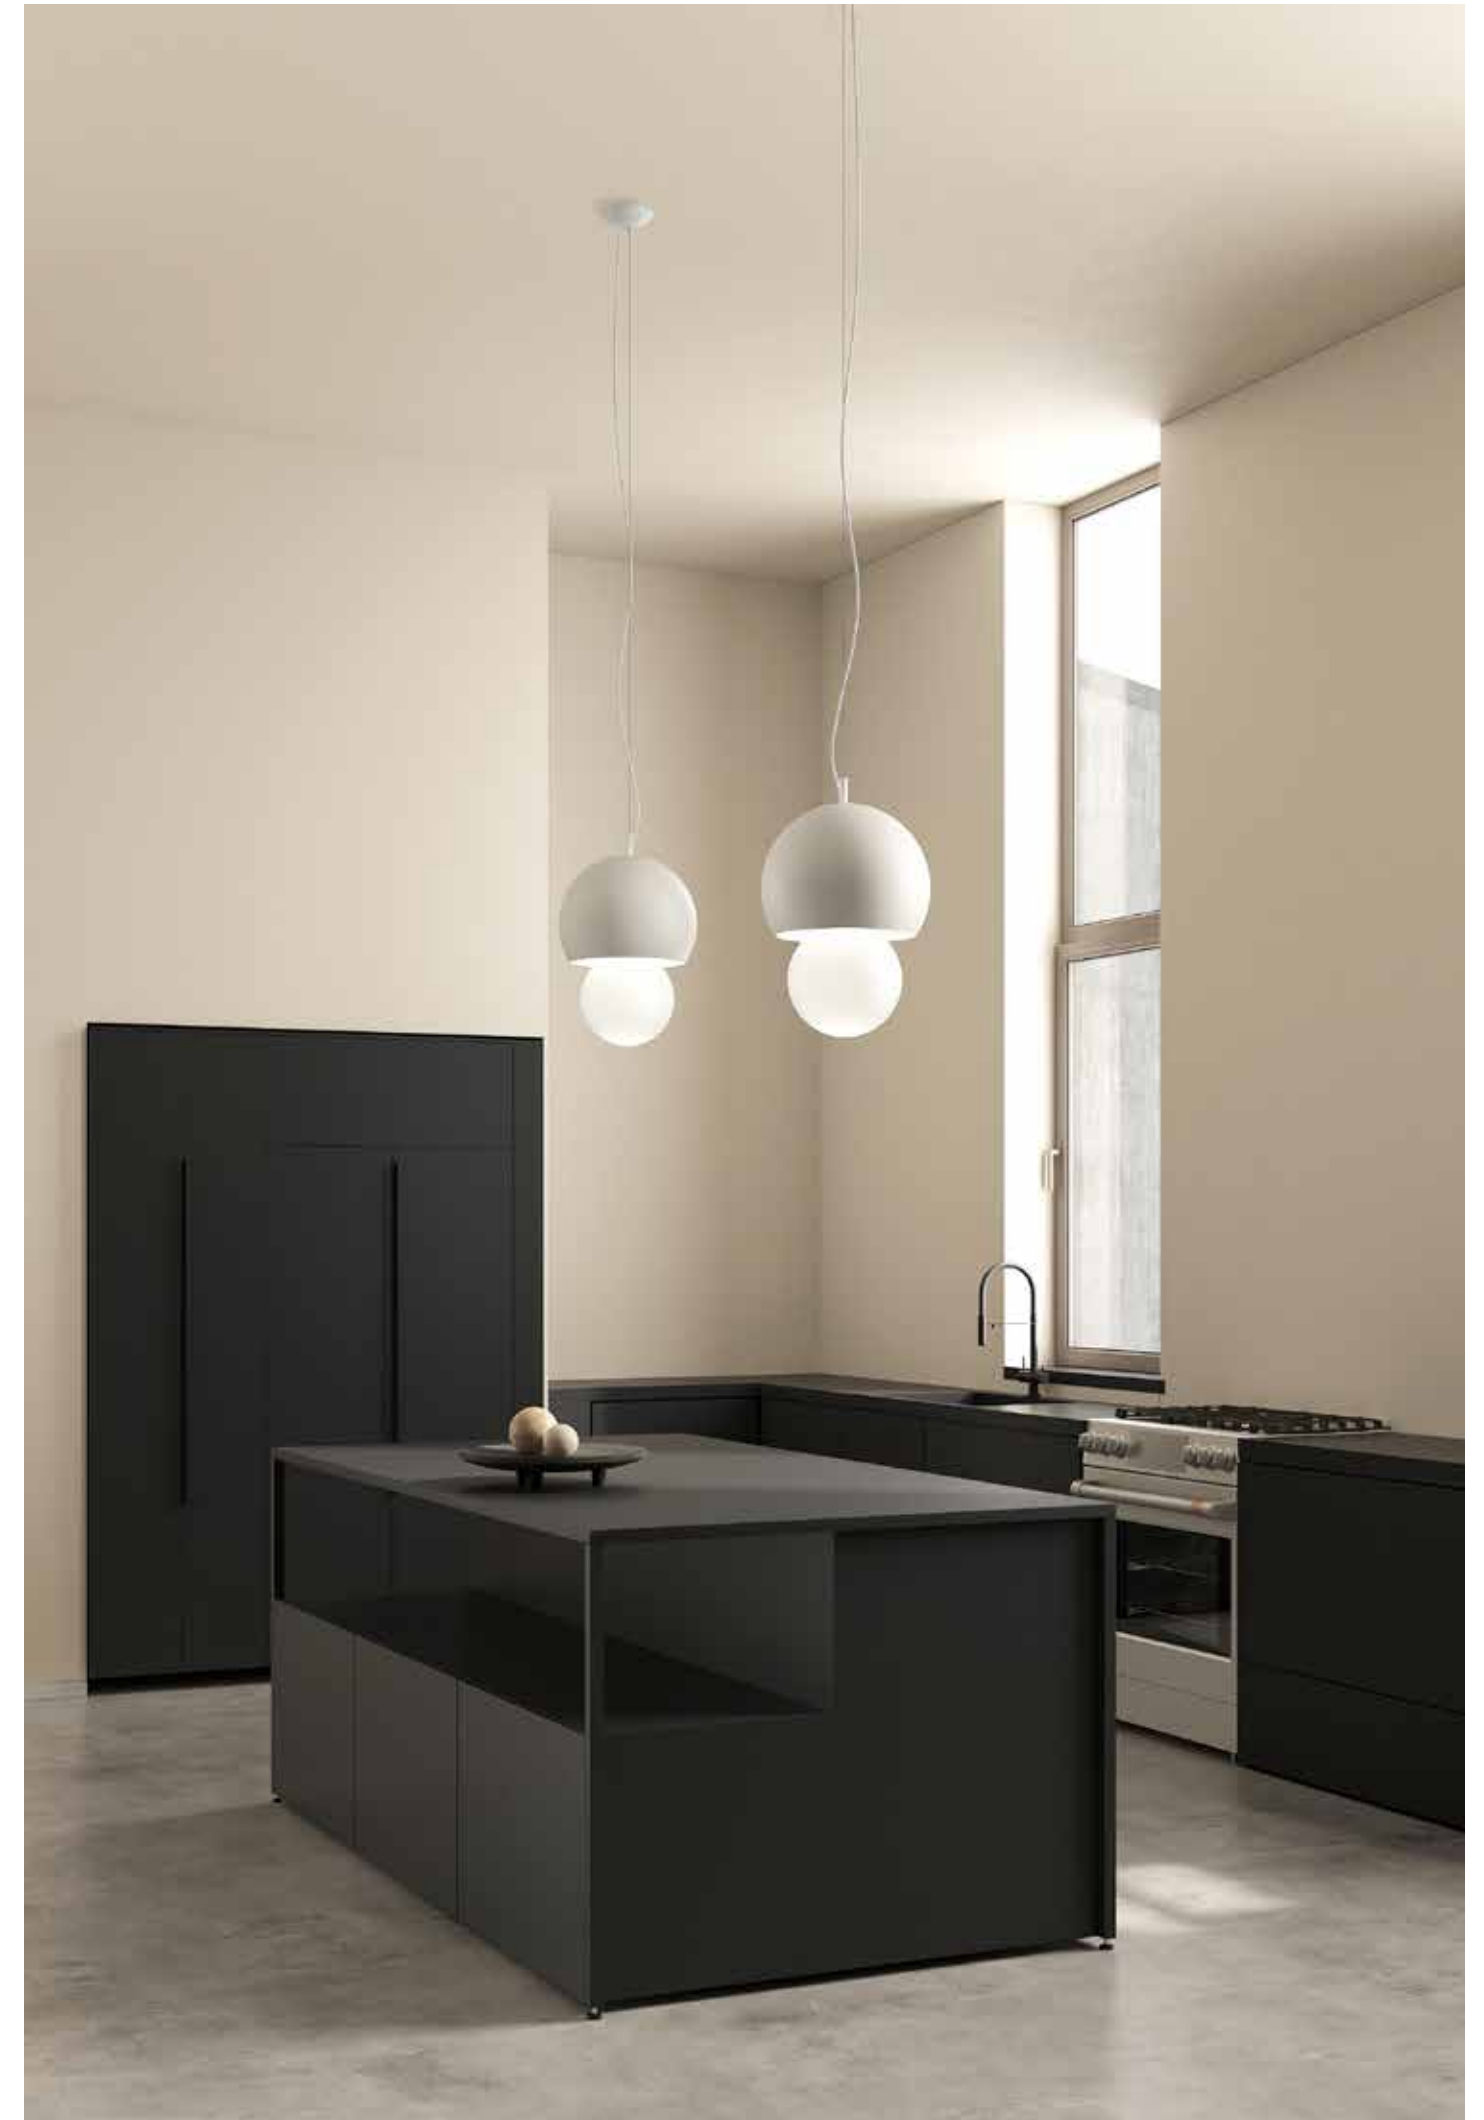

TRILUNA

design debonademeo

Struttura in alluminio bianco opaco
Sfera in vetro acidato

Structure in matt white aluminum
Sphere in frosted glass

SE310CB INT

sospensione / pendant

Ø24 h45 cm

E27 4x max 7W LED

IP 20