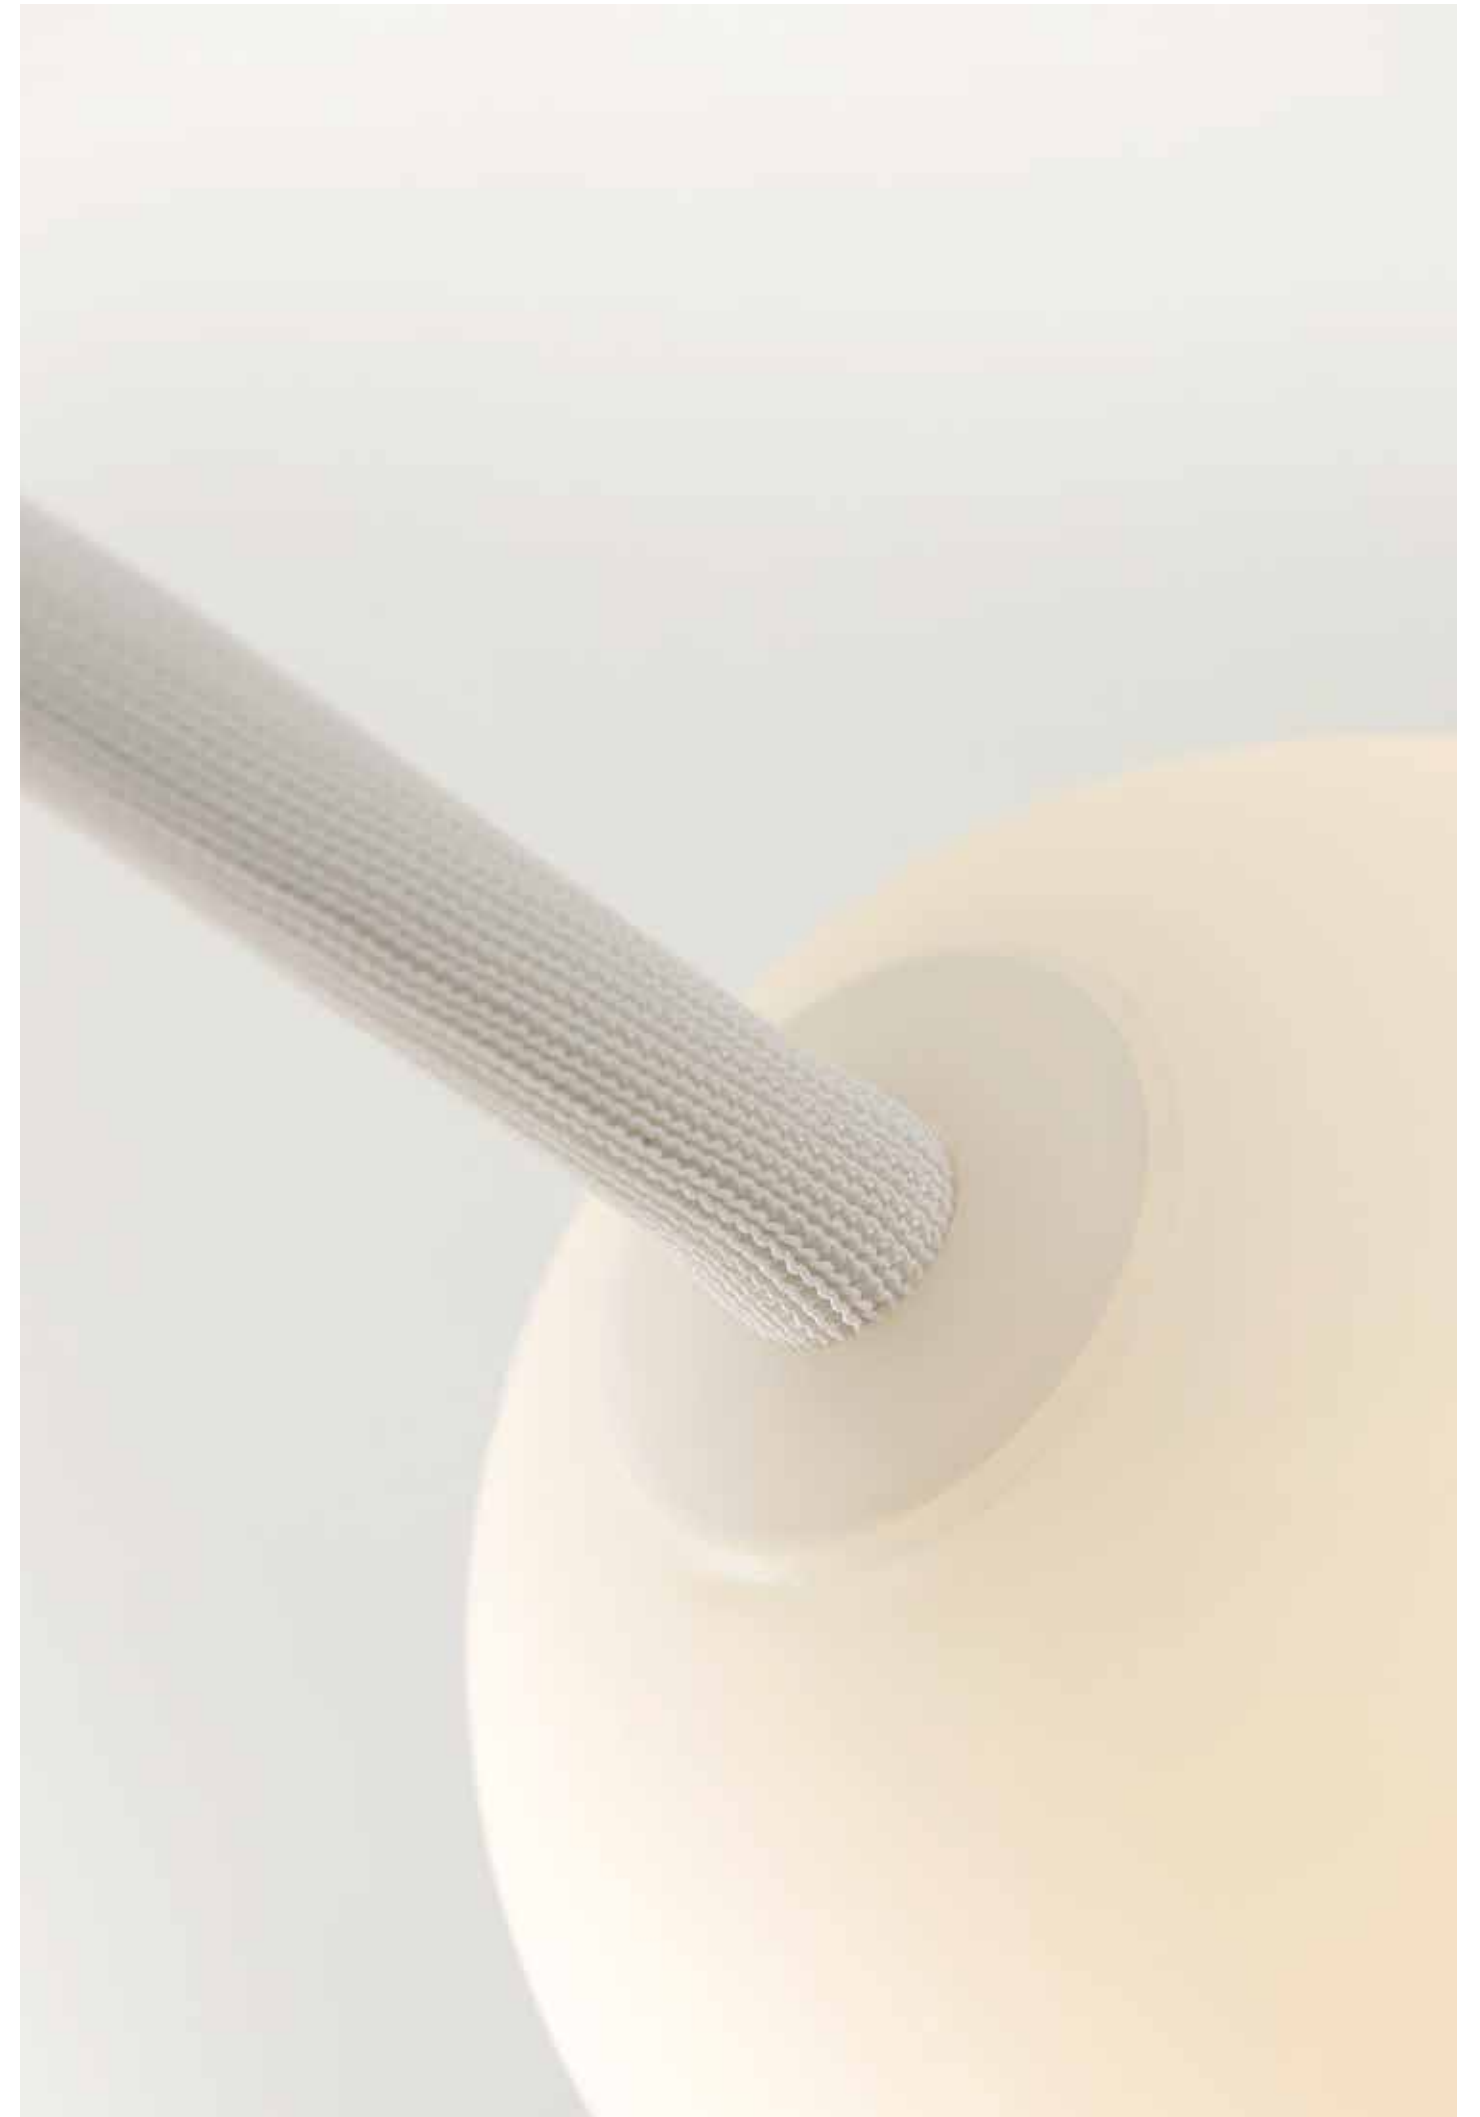

MOONY

design marcantonio

Struttura in calza telata bianca
Diffusore in vetro acidato

*Structure in white canvas stocking
Diffuser in frosted glass*

PL307CB INT

plafoniera / ceiling lamp
diffusore / diffuser Ø15 cm
h max 140 cm
E27 1x max 7W LED
IP20