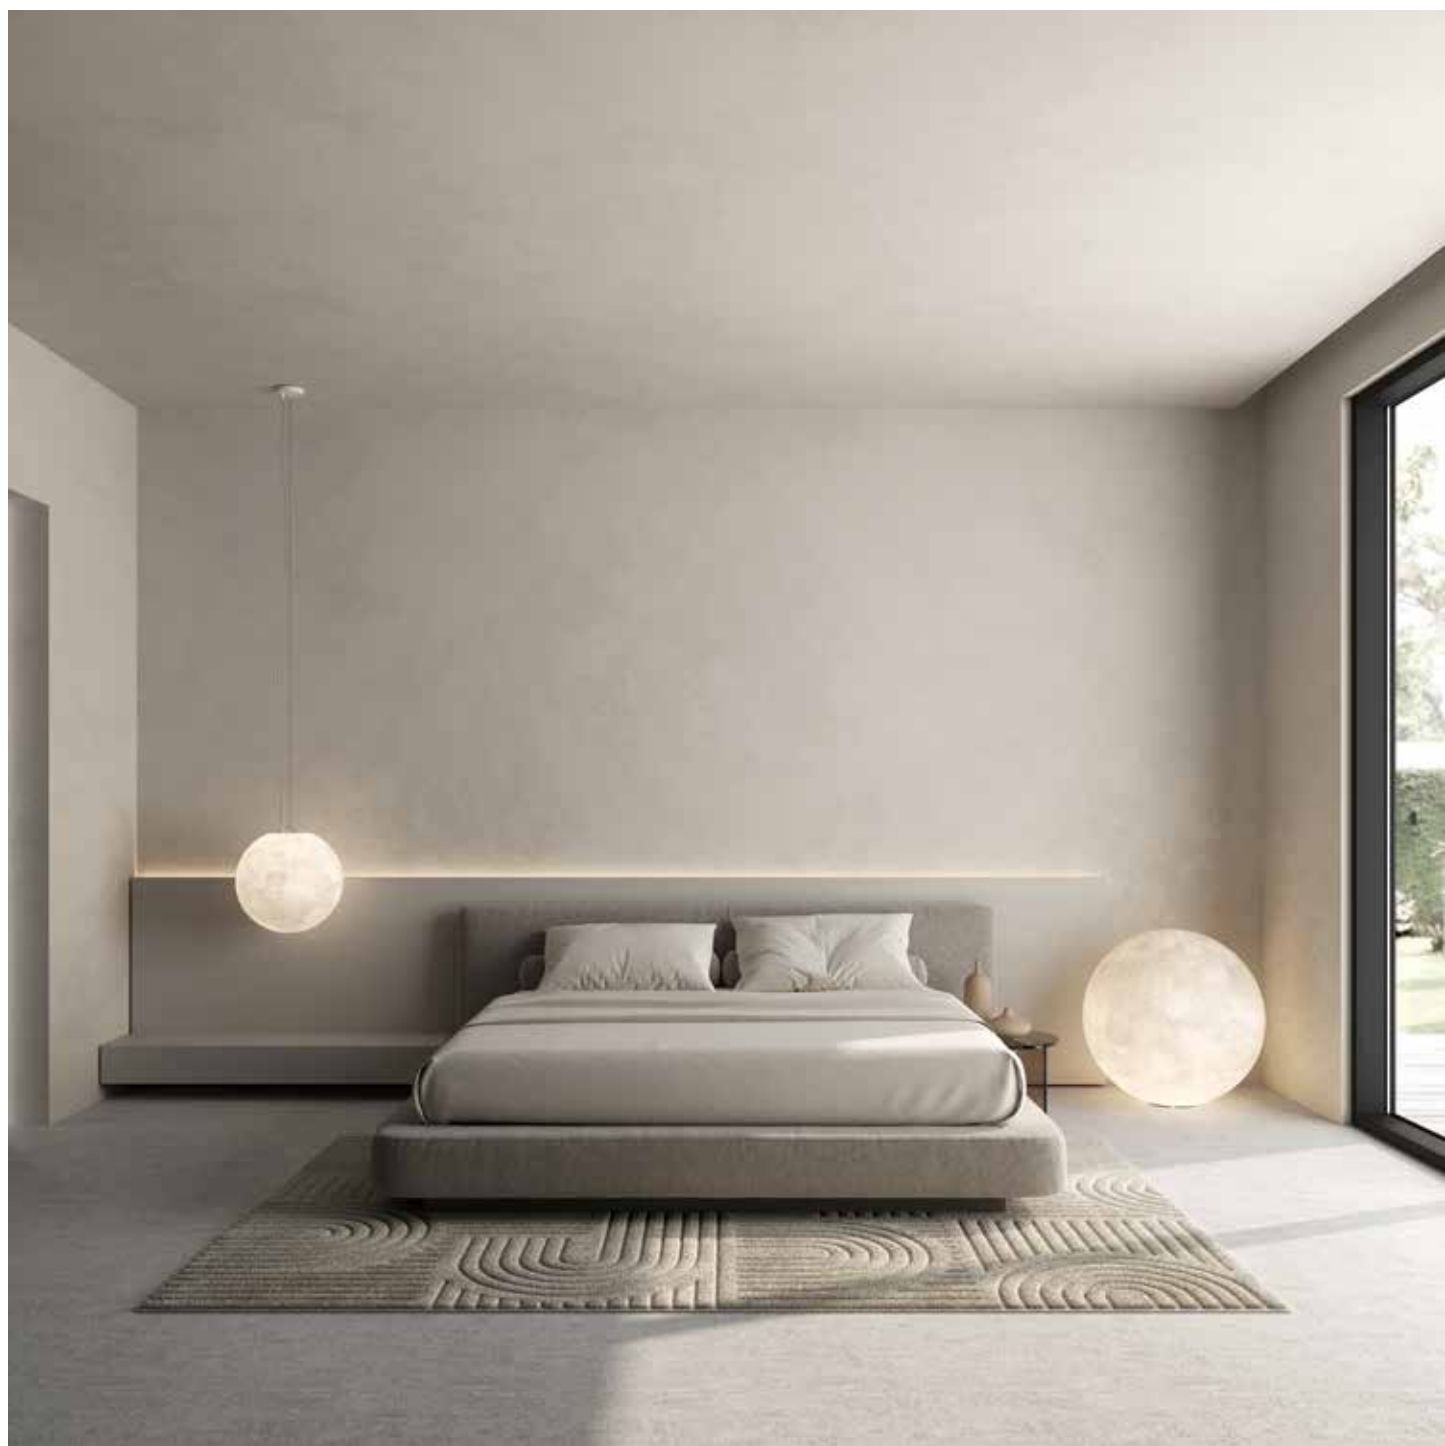

ULULÌ-ULULÀ
design matteo ugolini

Struttura in vetroresina bianca
Structure in white fiberglass

SE648SP INT (Ø 45 cm)
E27 1x max 18W LED

SE649SP INT (Ø 75 cm)
E27 4x max 18W LED

sospensione / pendant
IP20