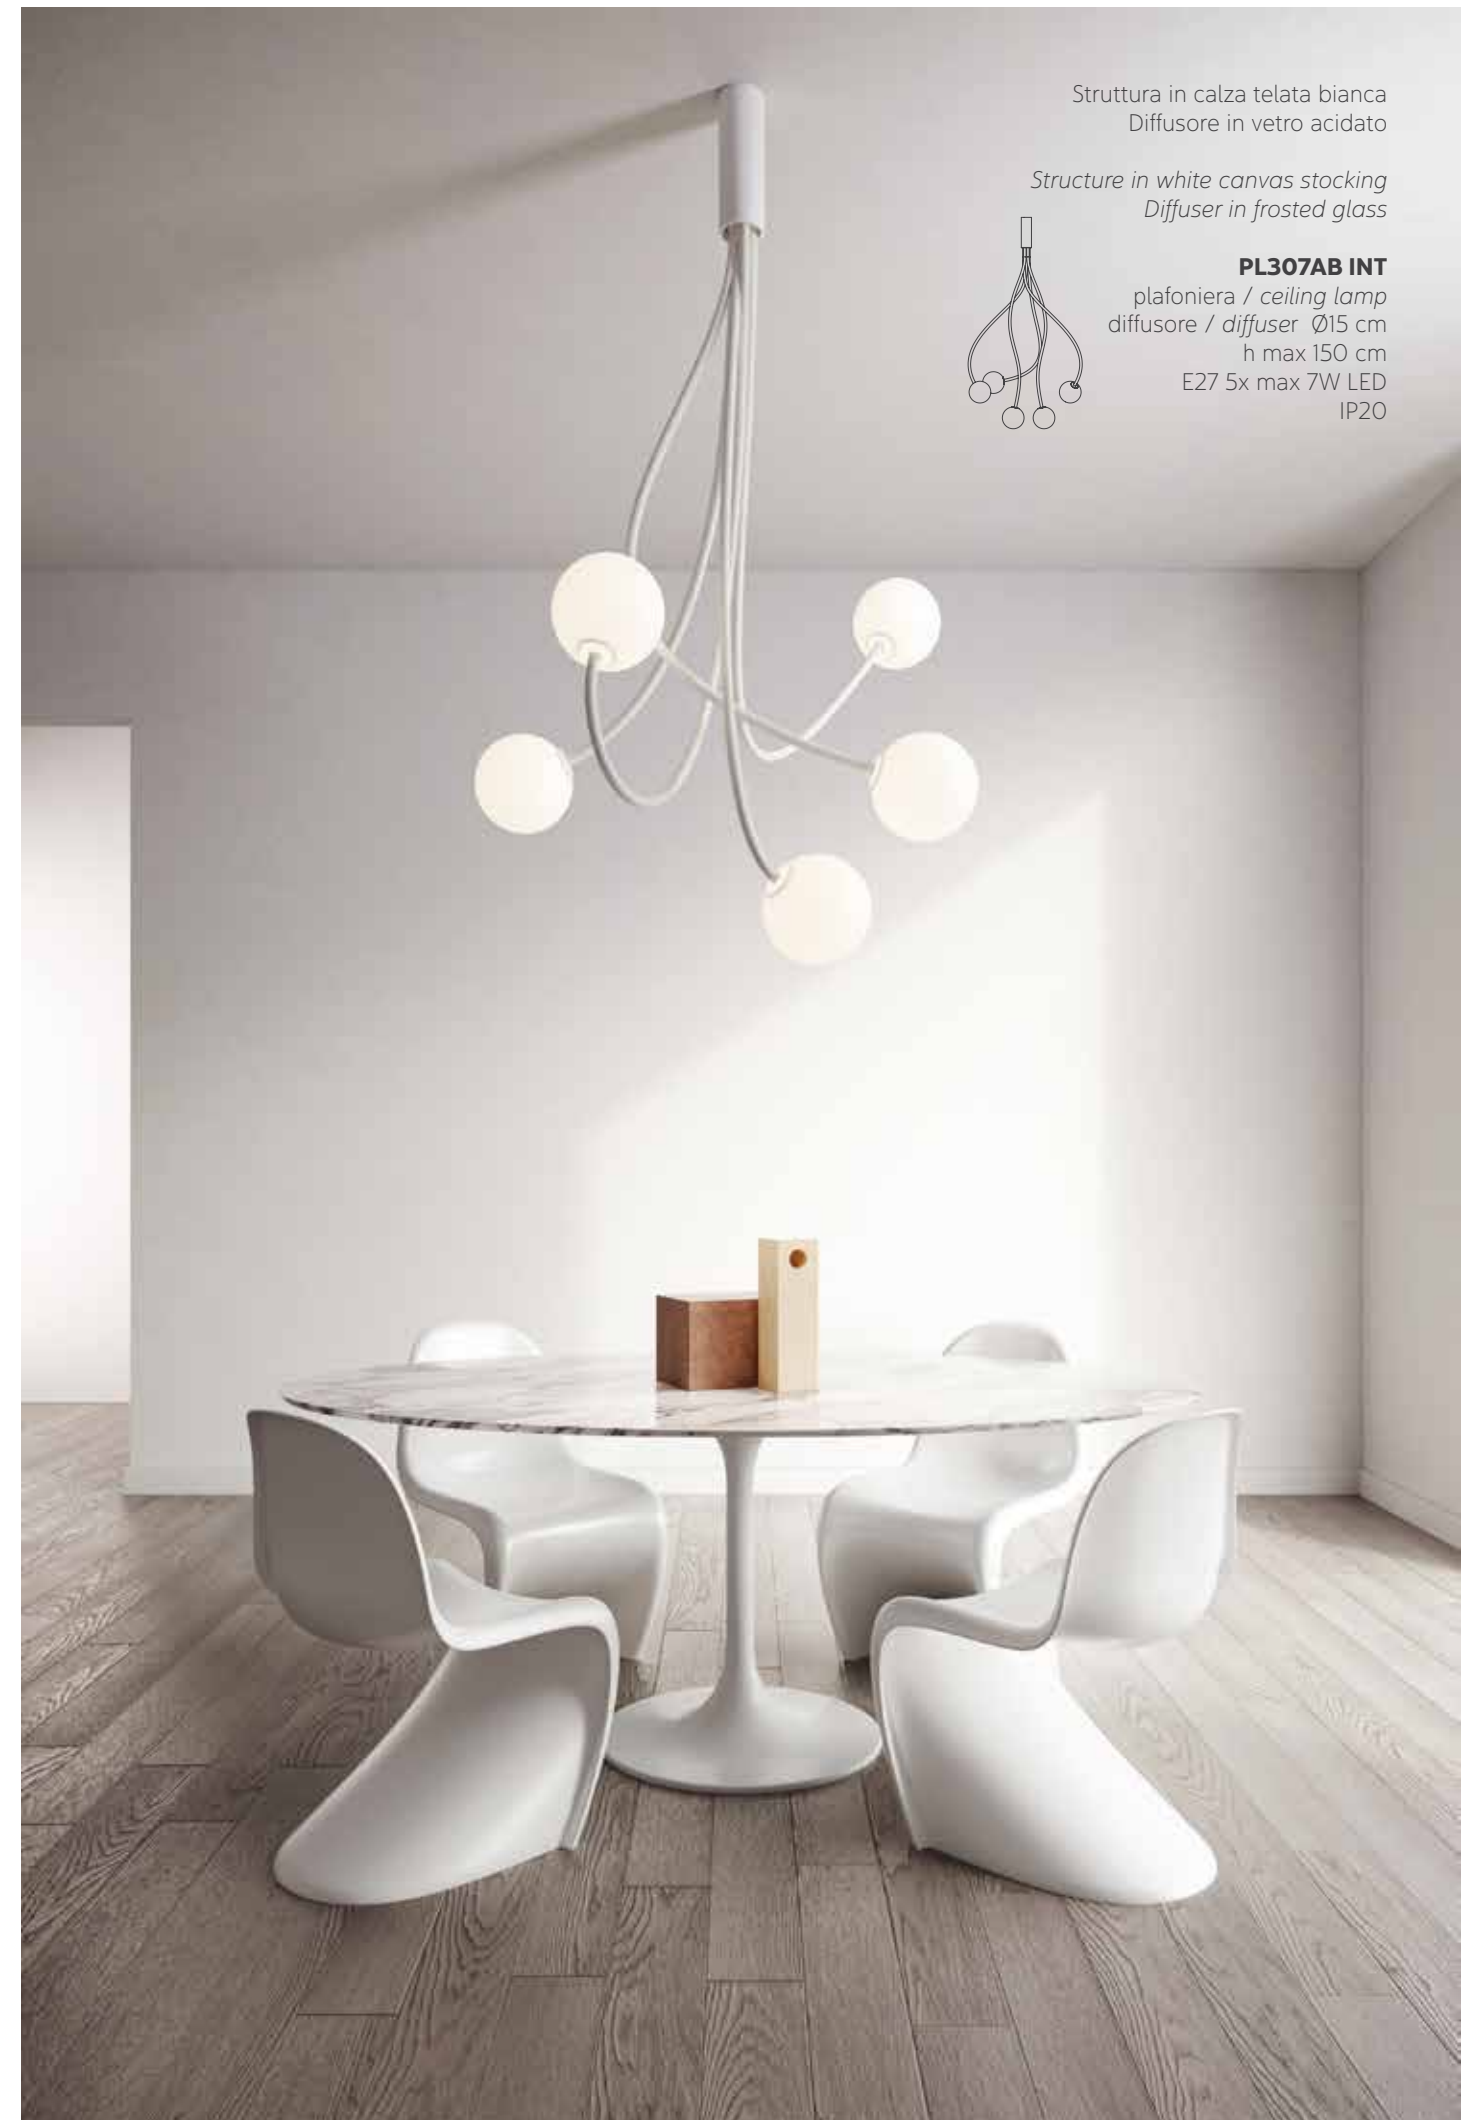

Struttura in calza telata bianca
Diffusore in vetro acidato

Structure in white canvas stocking
Diffuser in frosted glass

PL307AB INT
plafoniera / ceiling lamp
diffusore / diffuser Ø15 cm
h max 150 cm
E27 5x max 7W LED
IP20