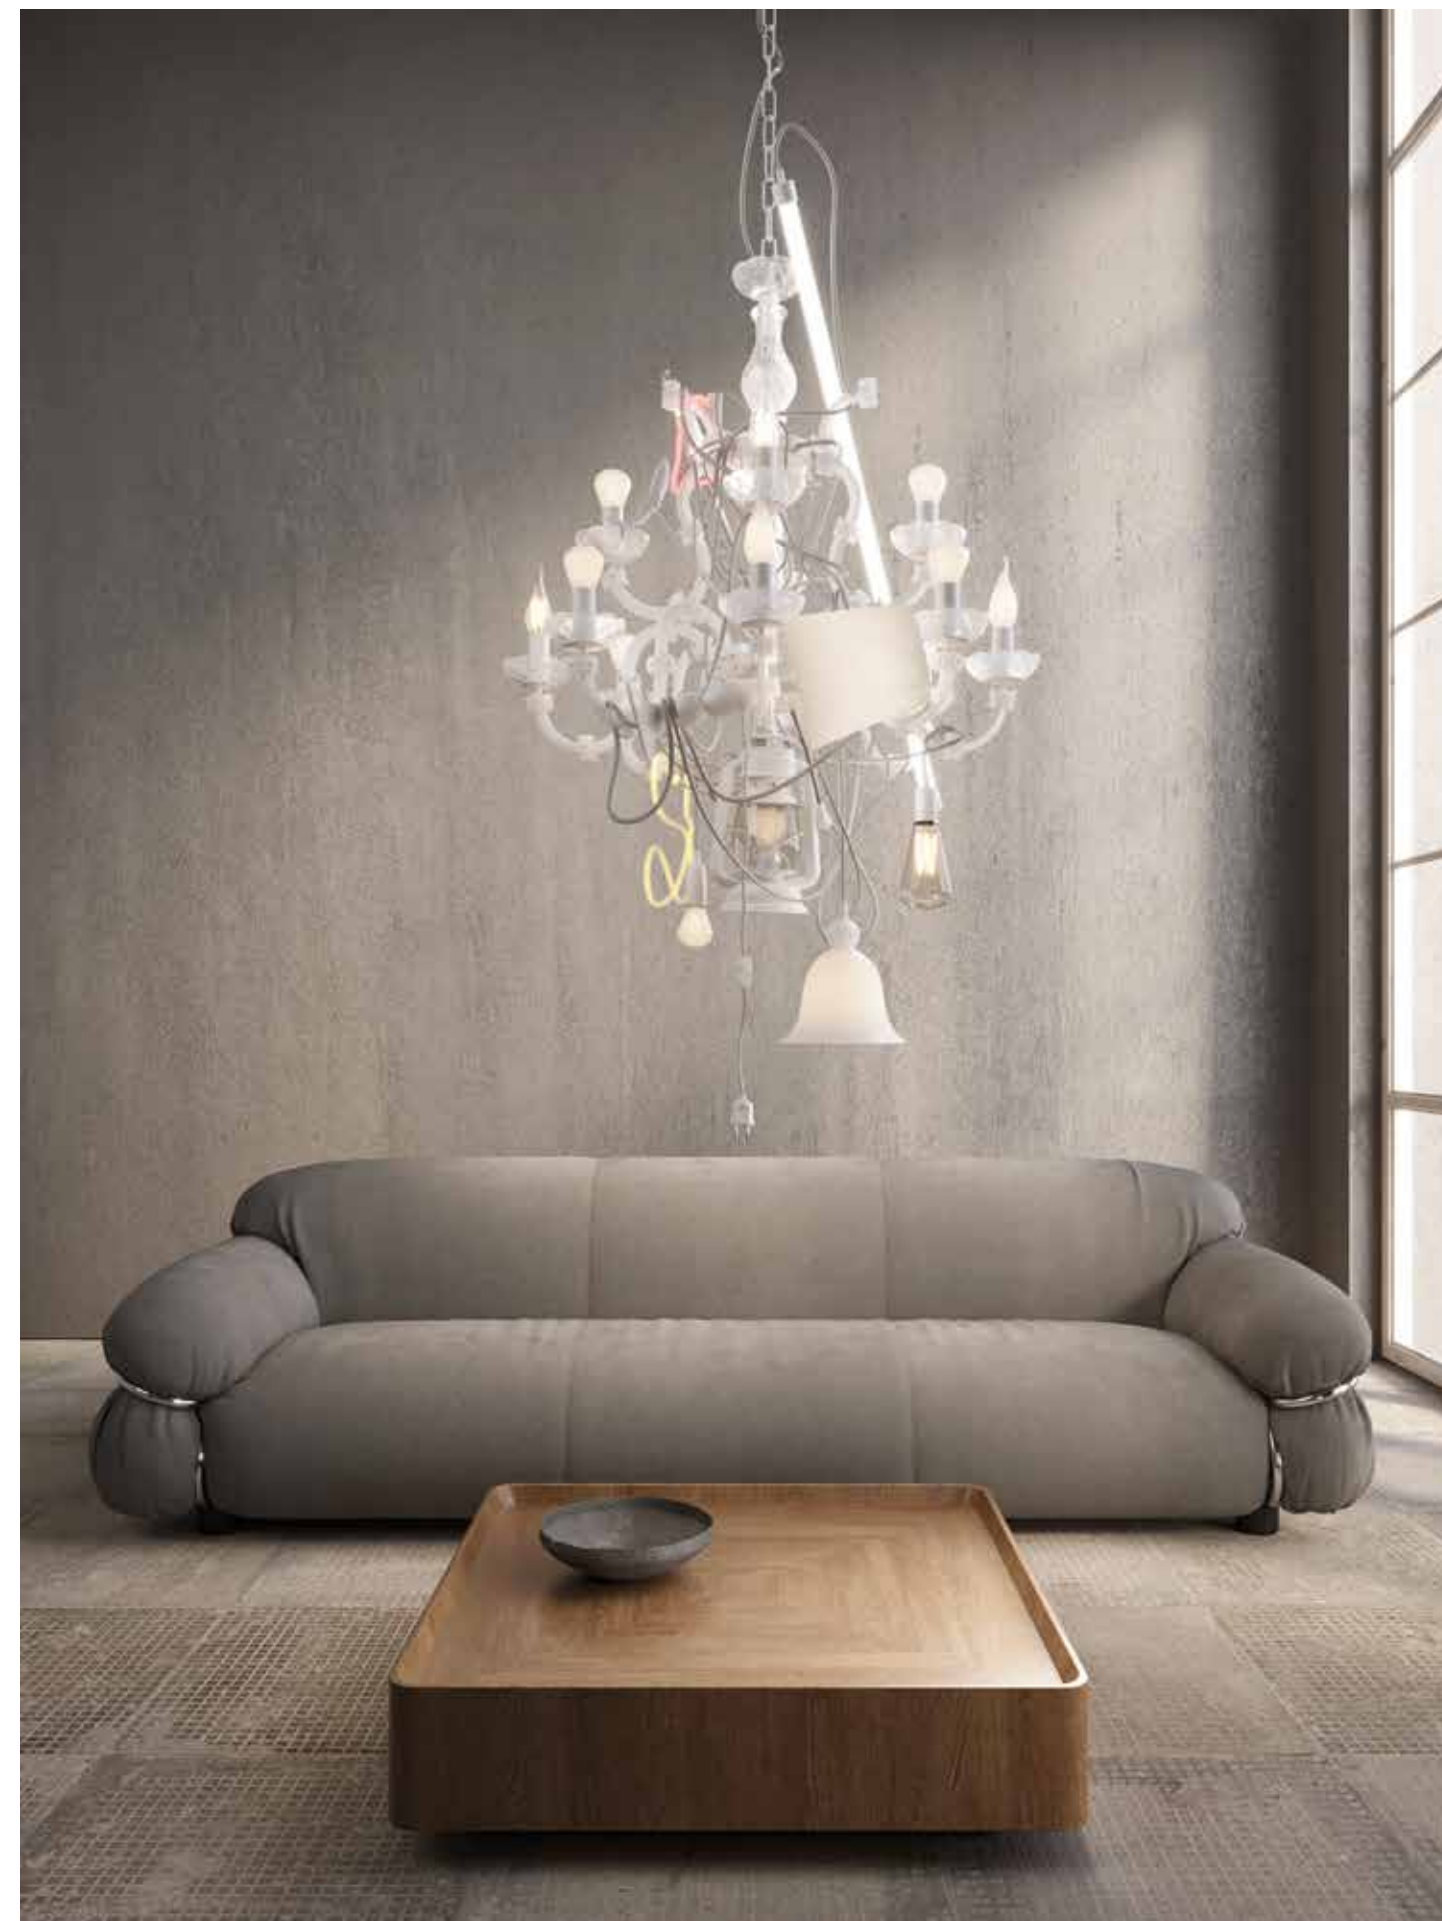

I QUIT SMOKING

BEAUTIFUL MESS

design marcantonio

Struttura in vetro satinato e metallo bianco opaco
Structure in frosted glass and matt white metal

SE306AB INT

sospensione / pendant

Ø80 h max 180 cm
E14 17x max 6W LED
E27 1x max 18W LED
3x NEON LED 14W
IP20