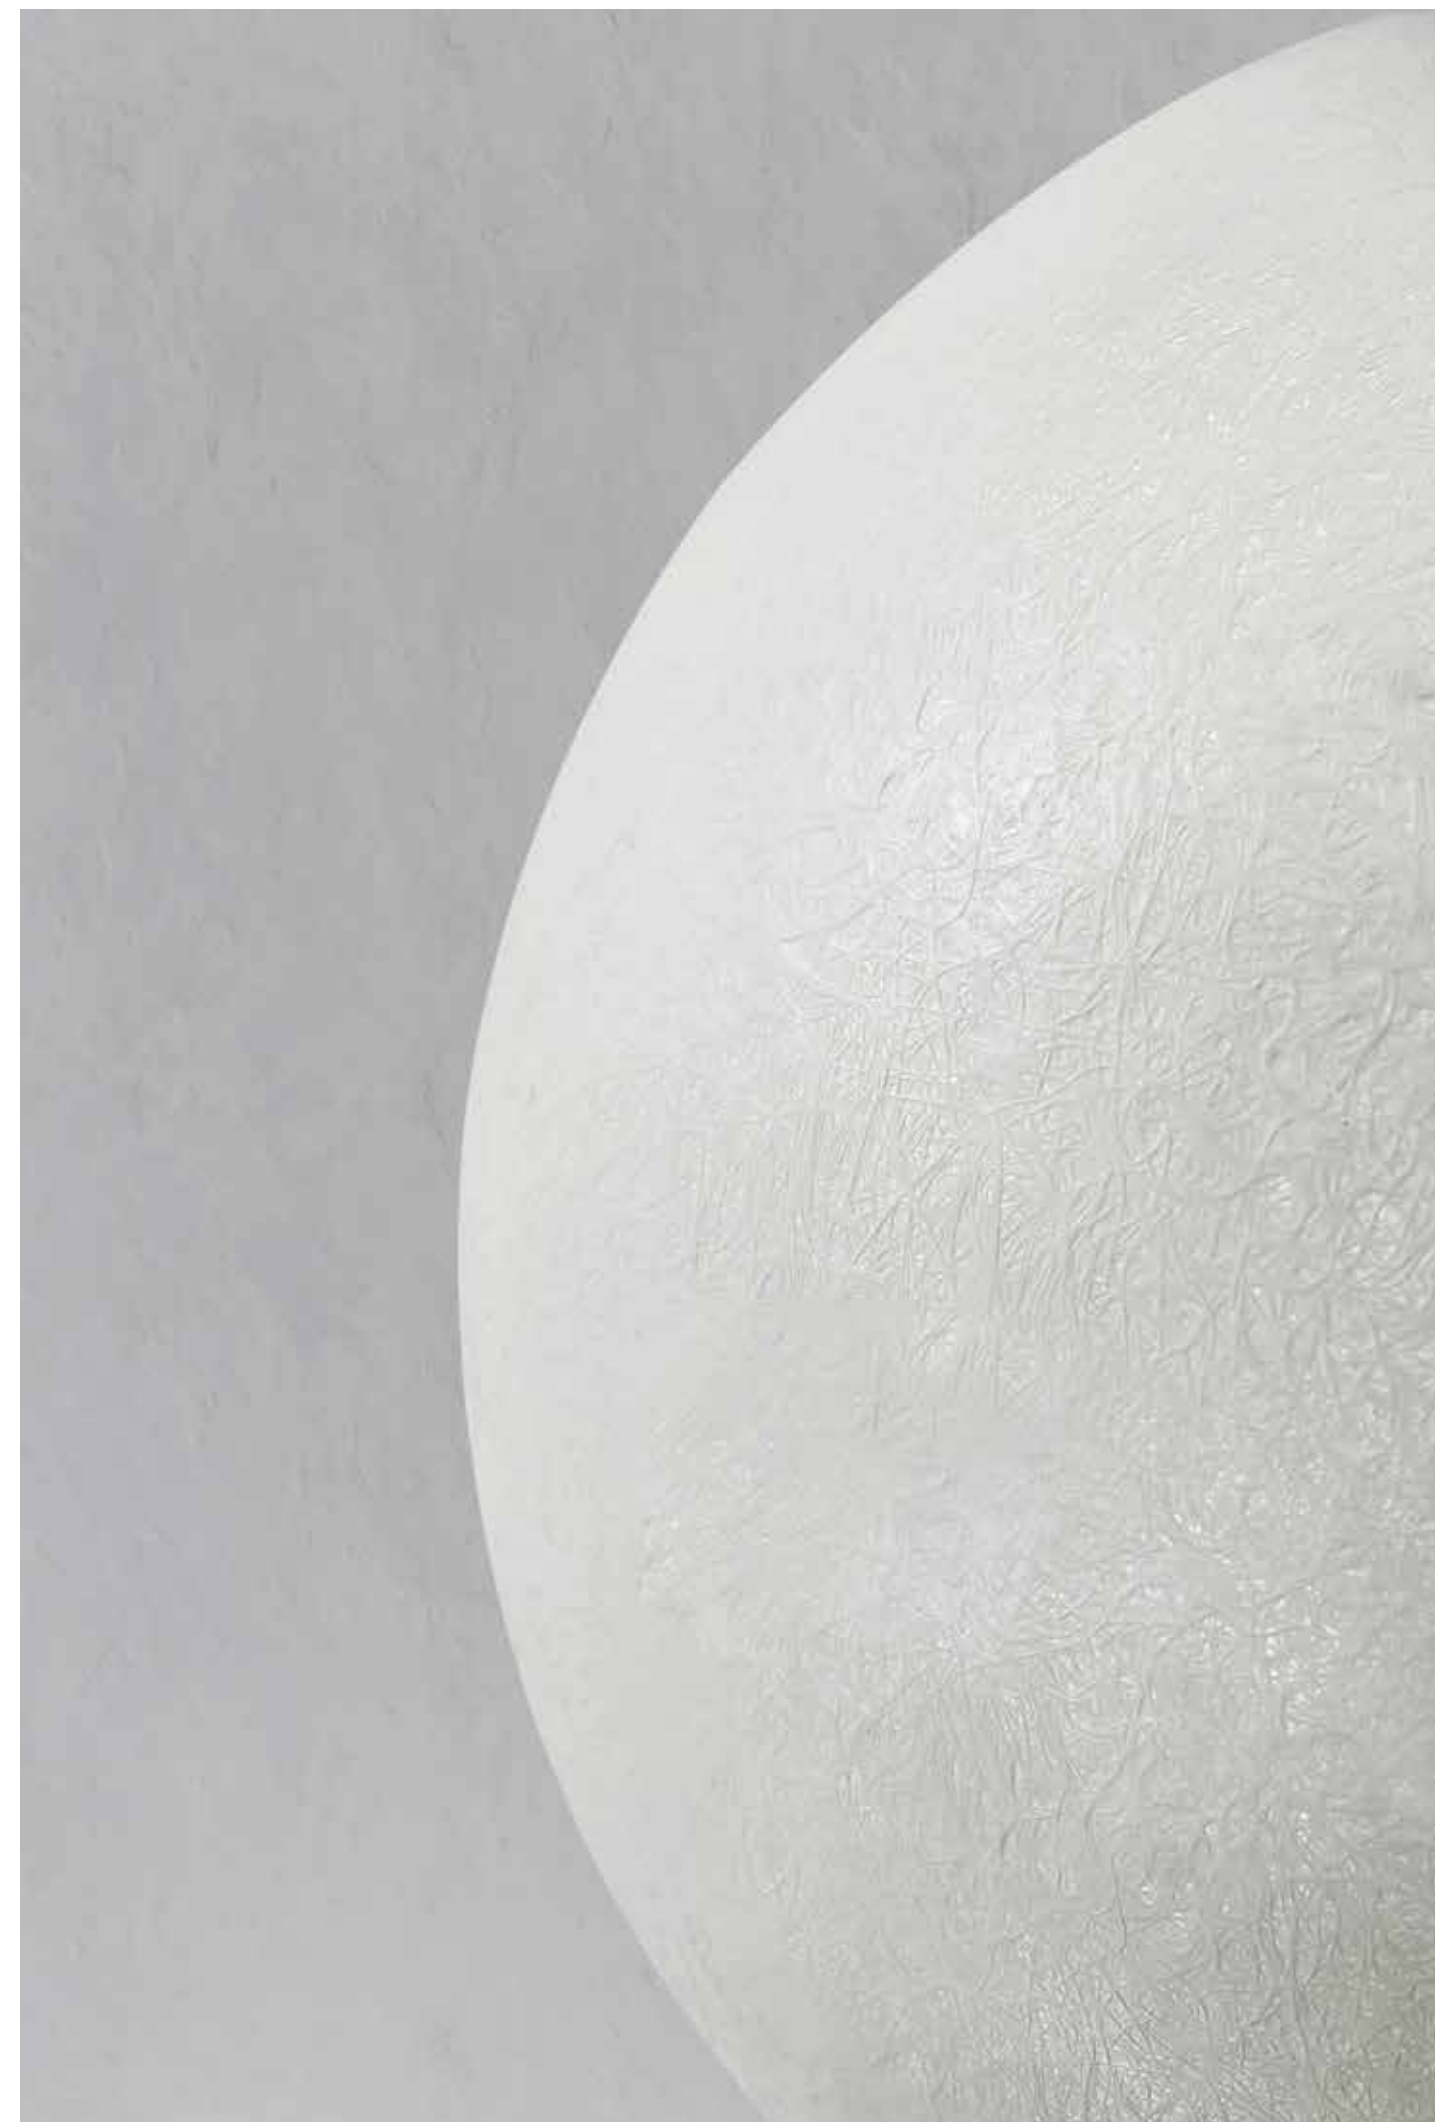

ULULÌ-ULULÀ

design matteo ugolini

Struttura in vetroresina bianca
Structure in white fiberglass

HP648SP INT (Ø 45 cm)

E27 1x max 18W LED

HP649SP INT (Ø 75 cm)

E27 4x max 18W LED

IP20

HP648SP EXT (Ø 45 cm)

E27 1x max 18W LED

HP649SP EXT (Ø 75 cm)

E27 4x max 18W LED

IP65

lampada da terra / *floor lamp*