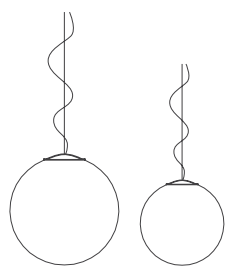

ULULÌ-ULULÀ
design matteo ugolini

Struttura in vetroresina bianca
Structure in white fiberglass

SE648SP INT (Ø 45 cm)
E27 1x max 18W LED

SE649SP INT (Ø 75 cm)
E27 4x max 18W LED

sospensione / pendant
IP20