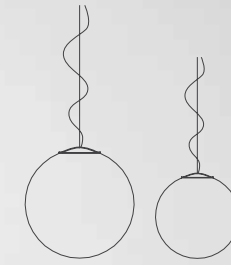

BACK TO BASICS

ULULÌ-ULULÀ

design matteo ugolini

Struttura in vetroresina bianca
Structure in white fiberglass

SE648SP EXT (Ø 45 cm)
E27 1x max 18W LED

SE649SP EXT (Ø 75 cm)
E27 4x max 18W LED

sospensione / pendant
IP65