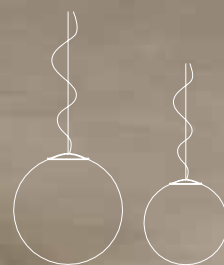

## ULULÌ-ULULÀ

design matteo ugolini

Struttura in vetroresina bianca  
Structure in white fiberglass

**SE648SP INT** (Ø 45 cm)  
E27 1x max 18W LED

**SE649SP INT** (Ø 75 cm)  
E27 4x max 18W LED

sospensione / pendant  
IP20