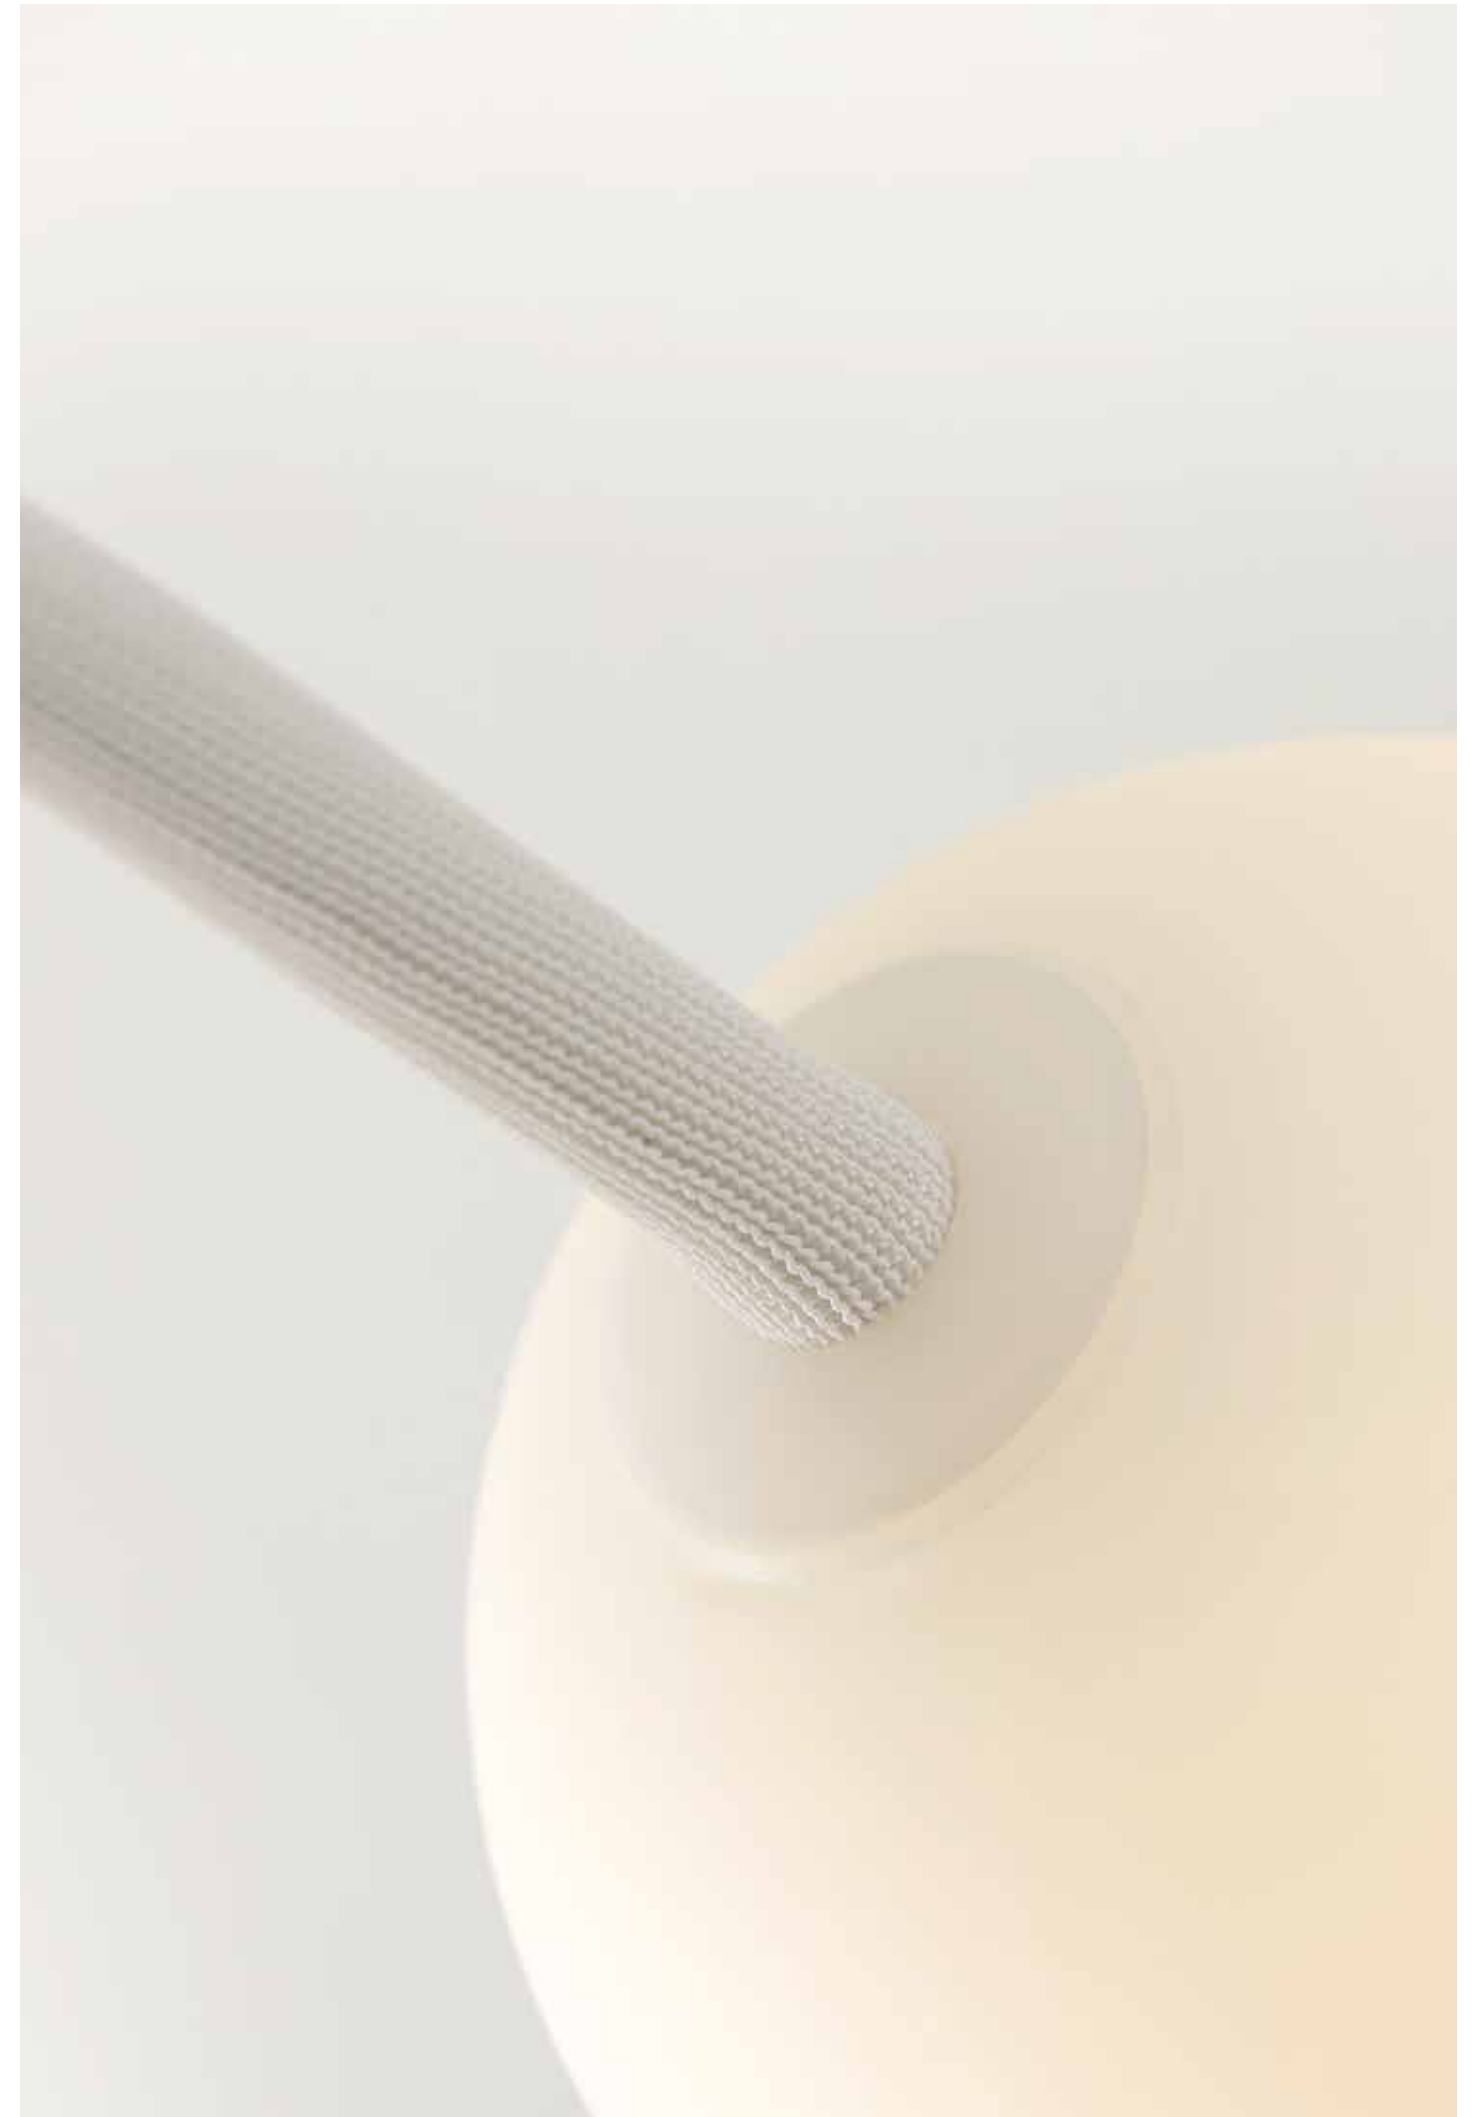

**MOONY**

design marcantonio

Struttura in calza telata bianca  
Diffusore in vetro acidato

*Structure in white canvas stocking  
Diffuser in frosted glass*

**PL307CB INT**

plafoniera / ceiling lamp  
diffusore / diffuser Ø15 cm  
h max 140 cm  
E27 1x max 7W LED  
IP20