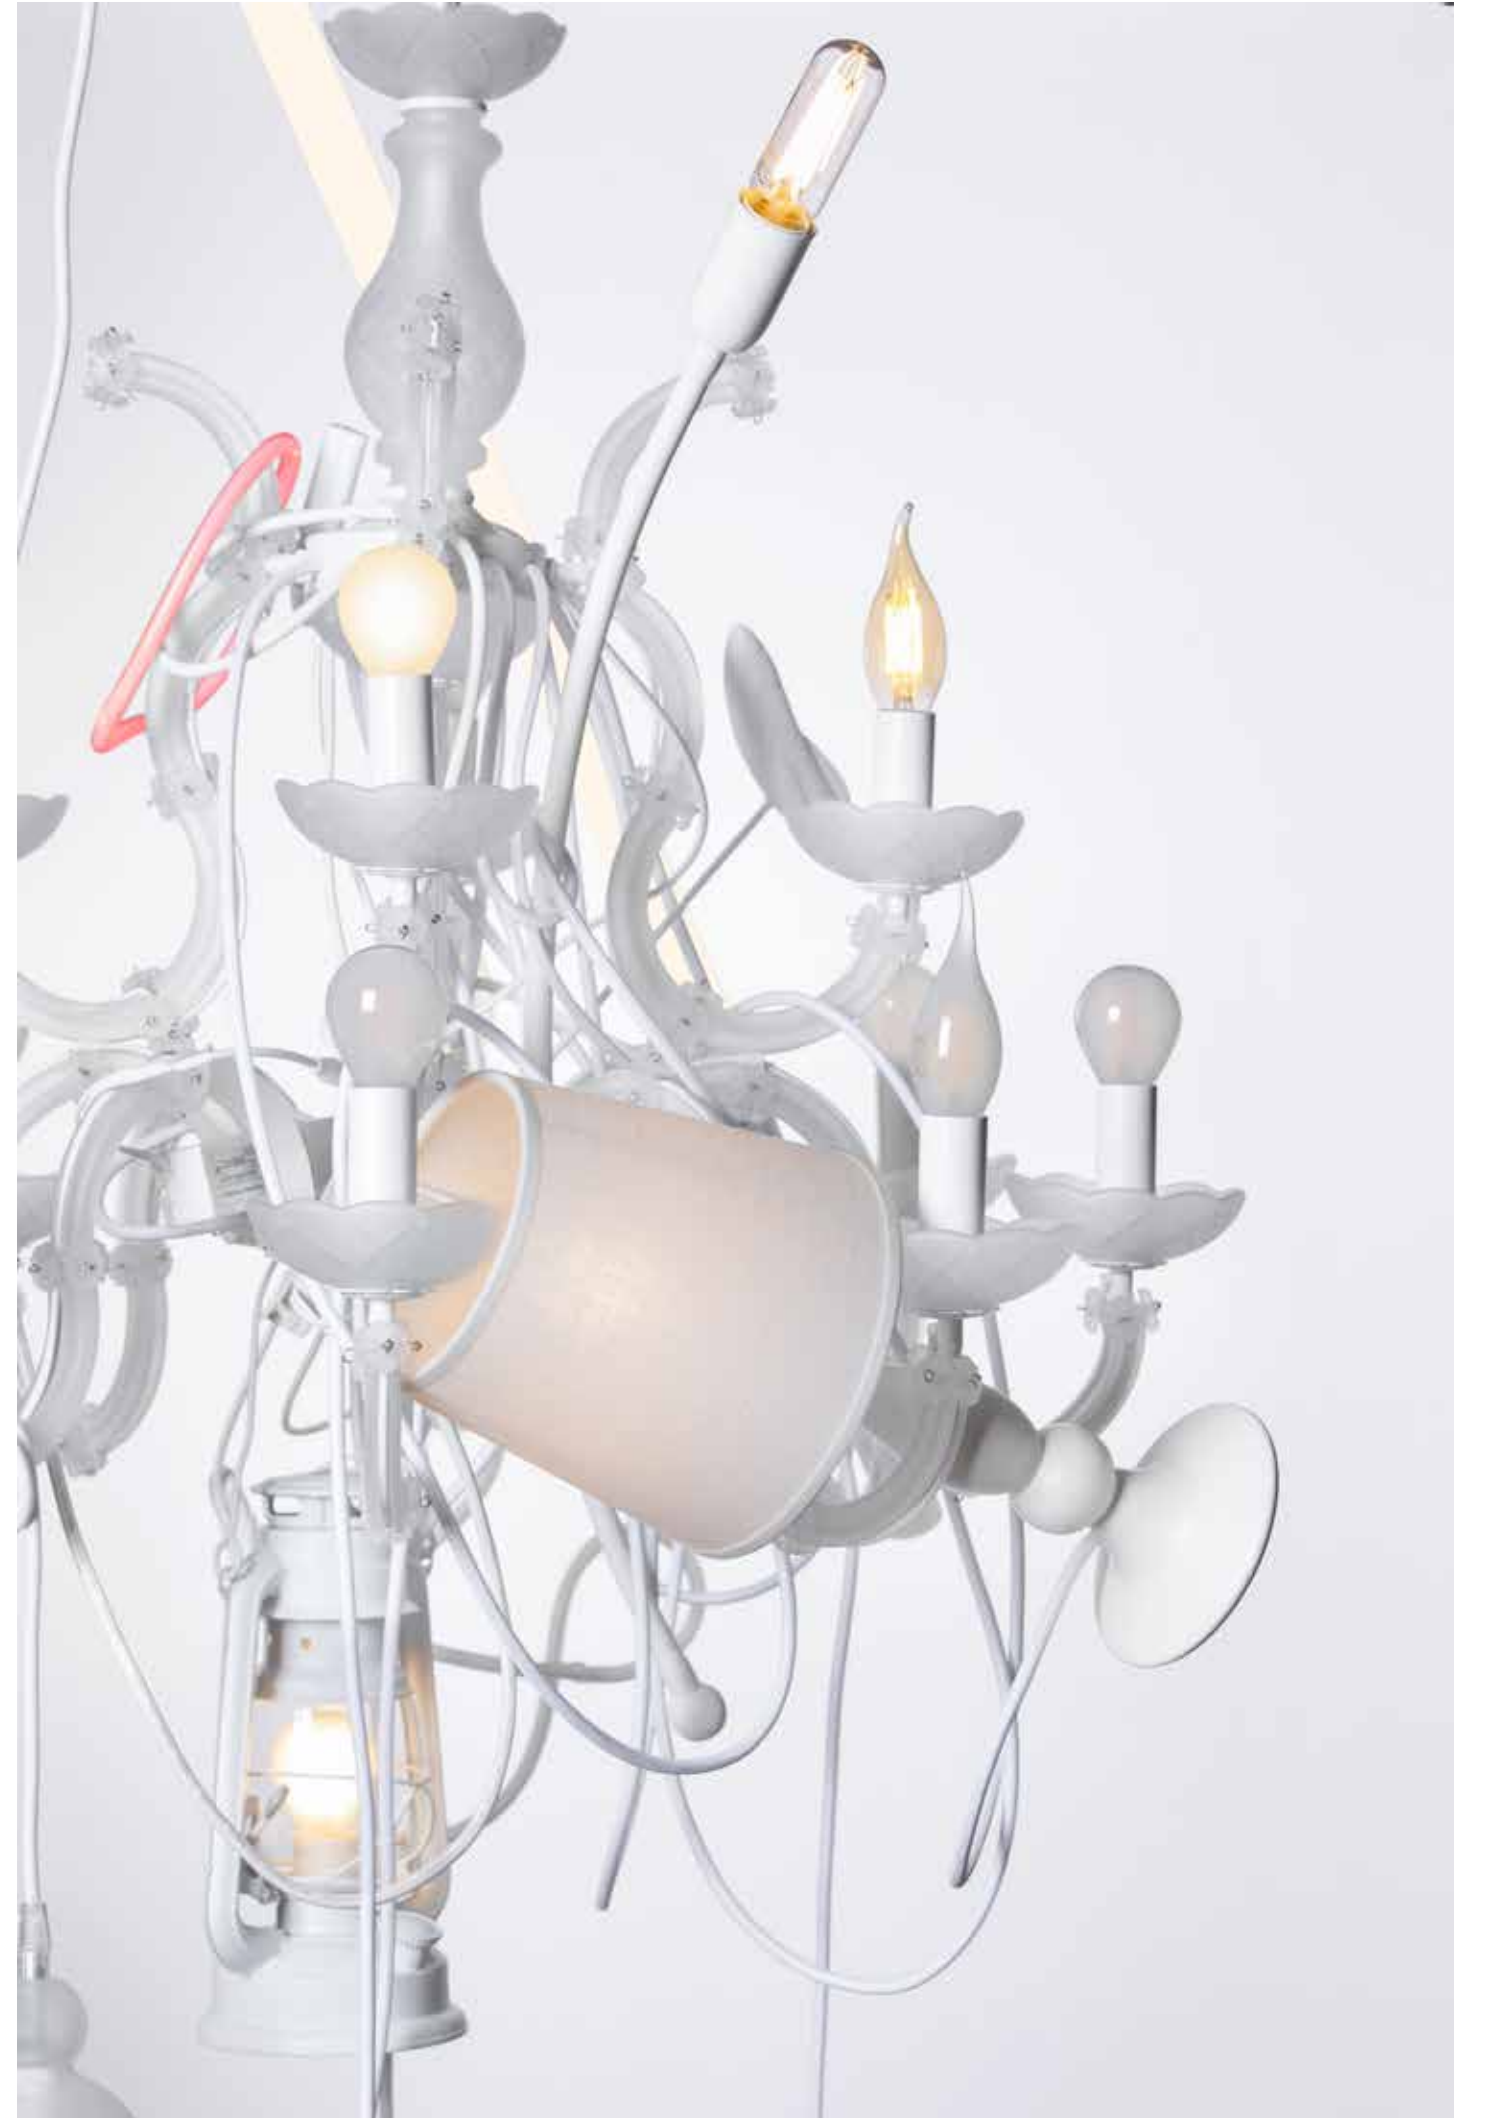

## BEAUTIFUL MESS

design marcantonio

**BEAUTIFUL MESS**  
design marcantonio

**BEAUTIFUL MESS**  
design marcantonio

Struttura in vetro satinato e metallo bianco opaco  
Structure in frosted glass and matt white metal