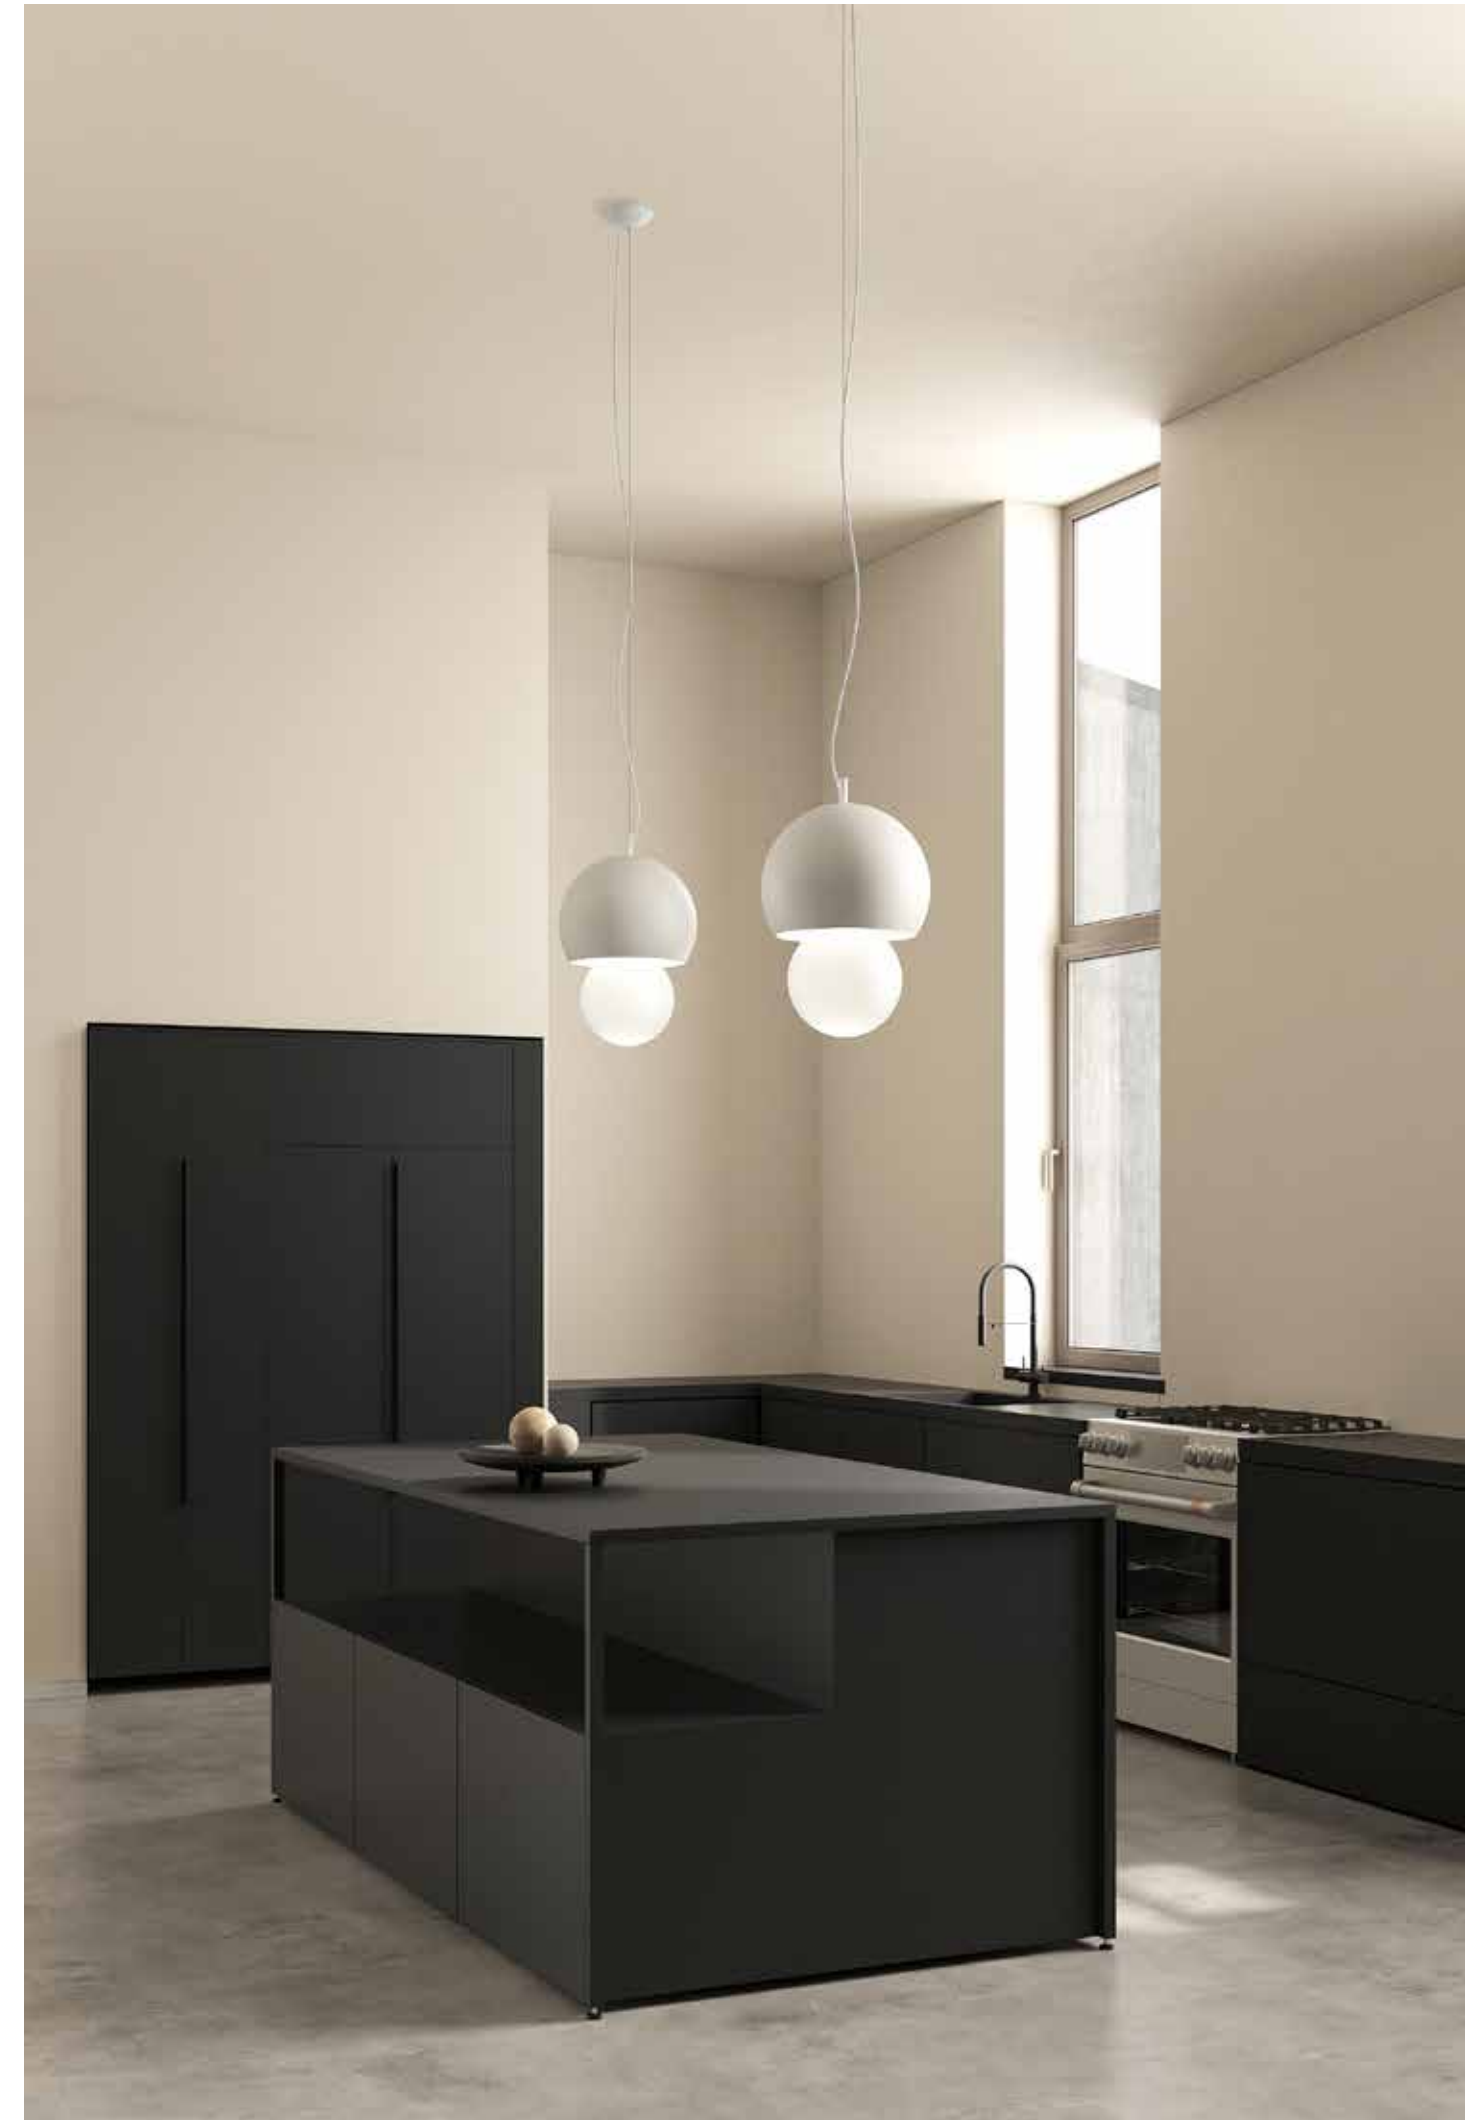

design debonademeo

Struttura in alluminio bianco opaco  
Sfera in vetro acidato

Structure in matt white aluminum  
Sphere in frosted glass

**SE310CB INT**

sospensione / pendant

Ø24 h45 cm

E27 4x max 7W LED

IP 20