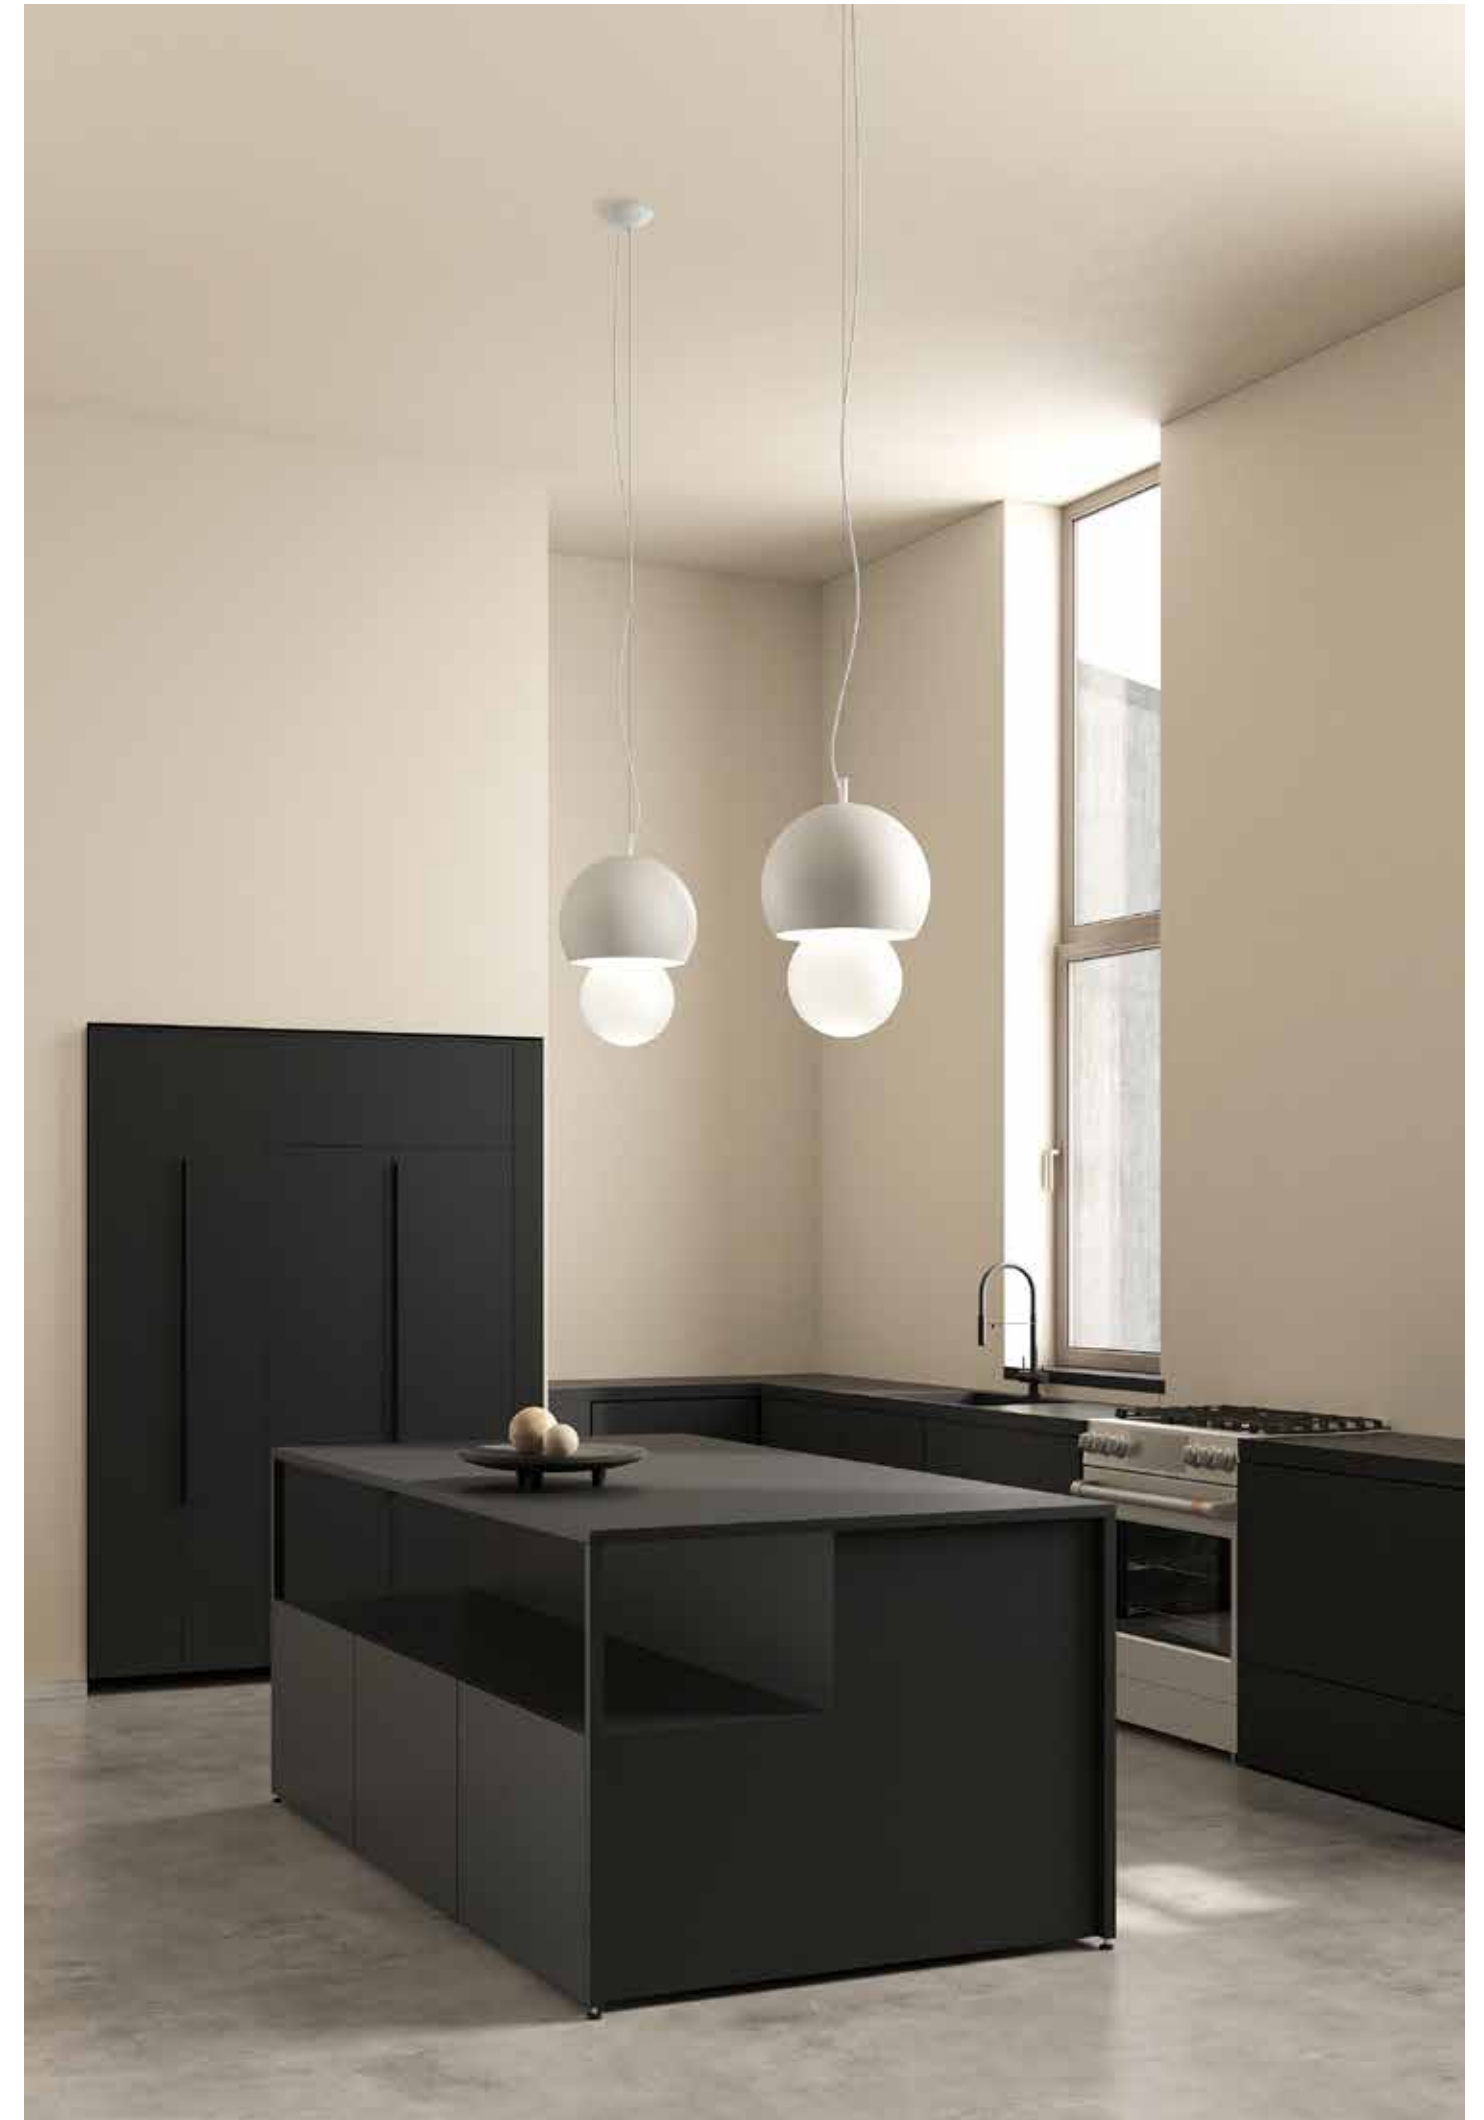

SE310CB INT
Ø24 h45 cm
E27 4x max 7W LED
IP 20

TRILUNA

design debonademeo

Struttura in alluminio bianco opaco
Sfera in vetro acidato

Structure in matt white aluminum
Sphere in frosted glass

SE310CB INT

sospensione / pendant
Ø24 h45 cm
E27 4x max 7W LED
IP 20