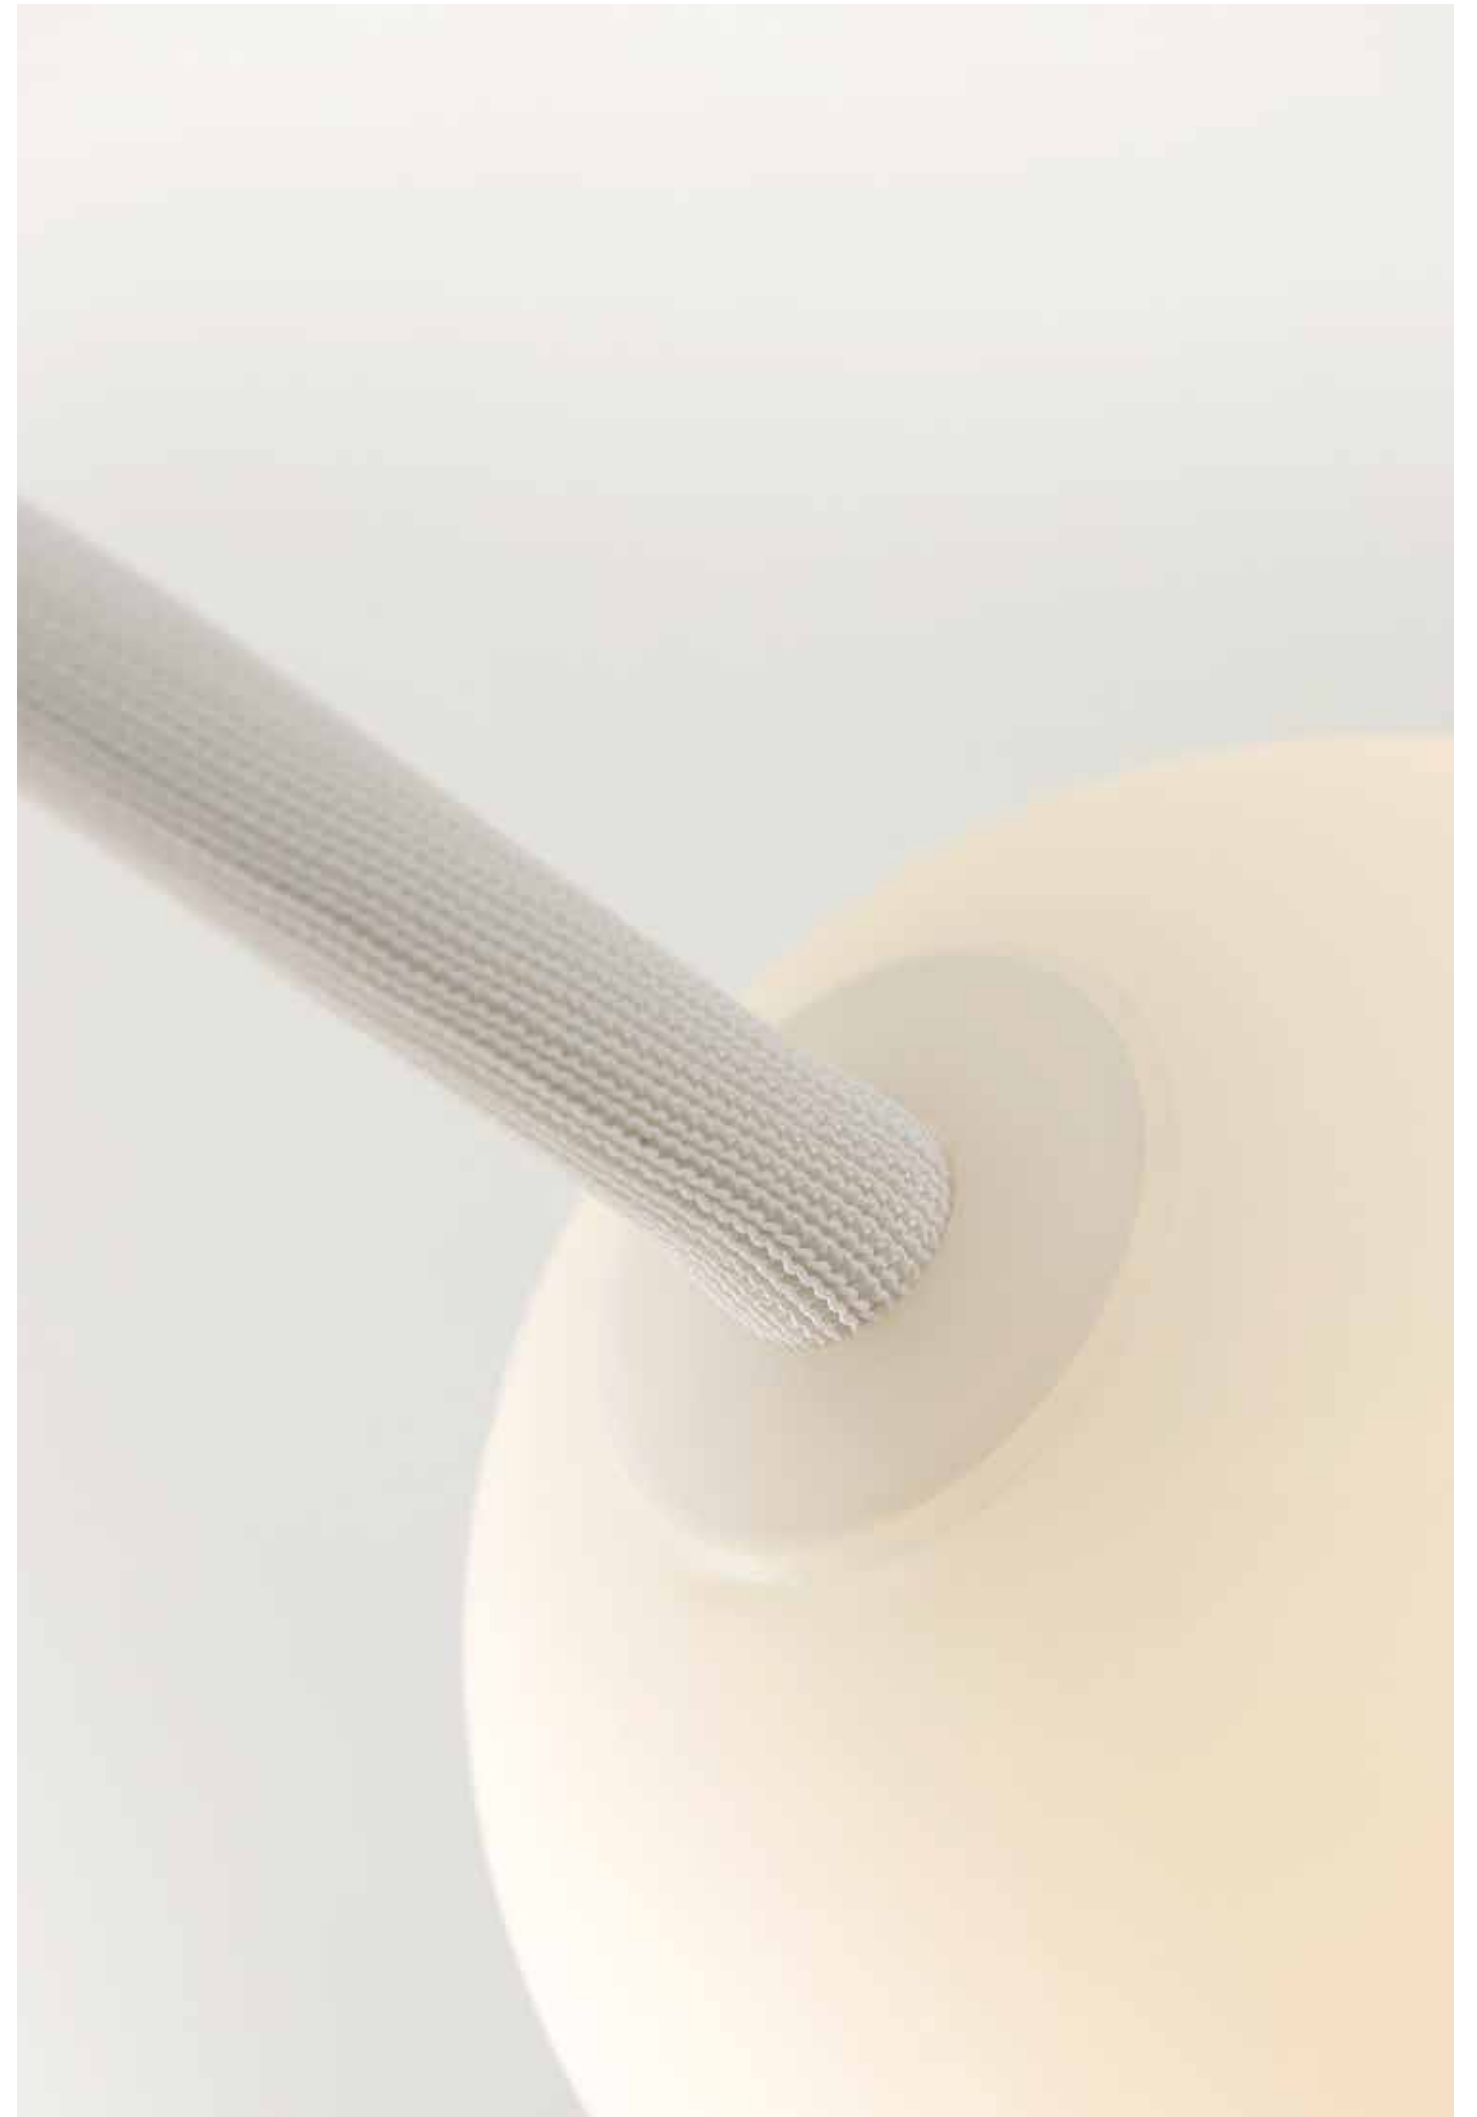

MOONY

design marcantonio

Struttura in calza telata bianca
Diffusore in vetro acidato

*Structure in white canvas stocking
Diffuser in frosted glass*

PL307CB INT

plafoniera / ceiling lamp
diffusore / diffuser Ø15 cm
h max 140 cm
E27 1x max 7W LED
IP20