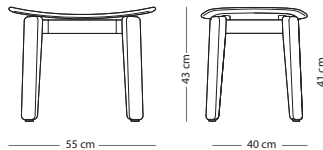

FRAME MATERIAL

SEAT / BACKREST	Solid oak	Coloured oak
M. Line Flax (all colours)	€ 590,00	€ 590,00
Dakar leather (all colours)	€ 890,00	€ 890,00

Nora stool

Item no. 1E0 - special edition
Item no. 1DF

Seat height - 41 cm