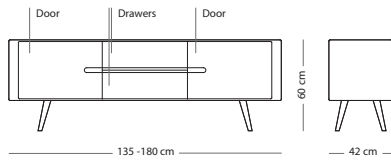

Cotton - Rope

Ena sideboard

Item no: Varies per version, see table

CORPUS MATERIAL

SIZE Solid oak

135x42x60 (051) € 890,00

180x42x60 (052) € 1.090,00

WOOD FINISH