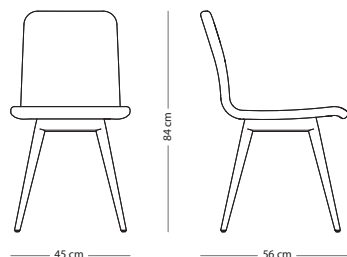

€ 300,00

€ 410,00

€ 400,00

€ 410,00

€ 400,00

Fawn chair

Item no. 083

Seat height - 47 cm

Ena chair

Item no. 069

Seat height - 47 cm

FRAME MATERIAL

Solid oak

WOOD FINISH

Solid oak - Hardwax oil: White 1015/Natural 1505

Felten gliders are included
Fully assembled product