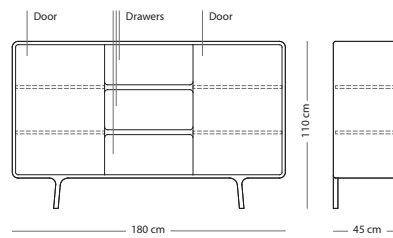

Fawn dresser

Item no. 01E

WOOD FINISH

Solid oak - Hardwax oil: White 1015/Natural 1505

Fully assembled product

CORPUS MATERIAL

SIZE Solid oak

180x45x110 € 1.890,00