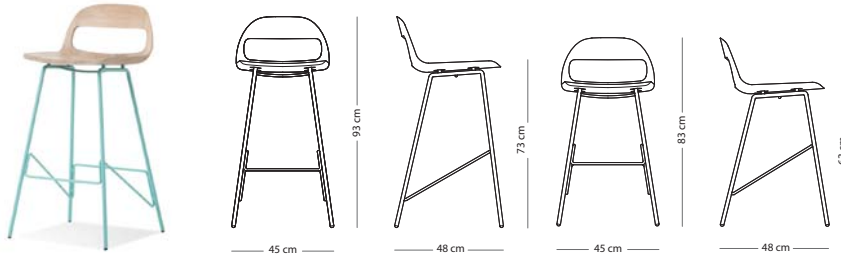

Ena chair

Item no. 069

Seat height - 47 cm

FRAME MATERIAL

Solid oak

WOOD FINISH

Solid oak - Hardwax oil: White 1015/Natural 1505

Felten gliders are included
Fully assembled product

Item no. 095 - regular
Item no. 096 - low

Seat height regular - 73 cm
Seat height low - 63 cm

CONSTRUCTION MATERIAL

Steel

WOOD FINISH

Solid oak - Hardwax oil: White 1015/Natural 1505

STEEL FINISH

Powder coated - All available colours