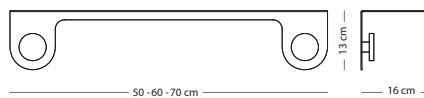

Walnut

€ 75,00

Hook wall shelf

Item no: Varies per version, see table

Assembly

CONSTRUCTION MATERIAL

SIZE

50x16x13
(107)