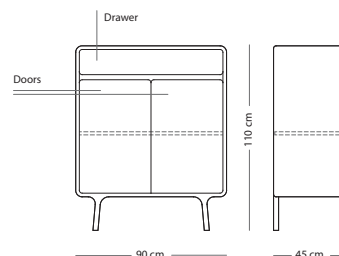

Fawn cabinet

Item no. 01C

WOOD FINISH

Solid oak - Hardwax oil: White 1015/Natural 1505

Fully assembled product

CORPUS MATERIAL

SIZE Solid oak

90x45x110 € 1.490,00