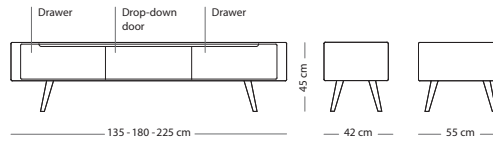

Ena lowboard

Item no: Varies per version, see table

CORPUS MATERIAL

Solid oak

WOOD FINISH

Solid oak - Hardwax oil: White 1015/Natural 1505

FRONTS

MDF - White 9010

SIZE

135
(152 - depth 42 | 157 - depth 55)

180
(153 - depth 42 | 158 - depth 55)

225
(154 - depth 42 | 159 - depth 55)

Depth 42

€ 890,00

€ 1.040,00

€ 1.190,00

Depth 55

€ 990,00

€ 1.140,00

€ 1.290,00