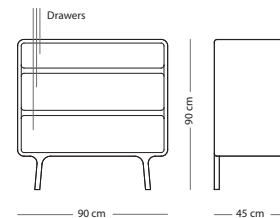

Fawn drawer

Item no. 01D

WOOD FINISH

Solid oak - Hardwax oil: White 1015/Natural 1505

Fully assembled product

CORPUS MATERIAL

SIZE Solid oak

90x45x90 € 1.390,00