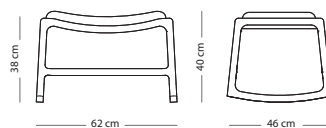

€ 1.390,00

Dakar leather
(all colours)

€ 1.590,00

Dedo footstool

Item no. 092

Seat height - 38 cm

FRAME MATERIAL

UPHOLSTERY MATERIAL