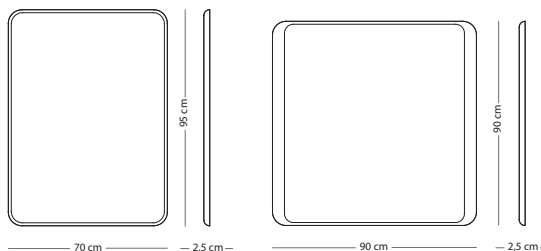

Ena mirror

Item no: Varies per version, see table

Assembly

FRAME MATERIAL

SIZE	Solid oak
70x2,5x95 (07B)	€ 190,00
90x2,5x90 (07A)	€ 240,00

WOOD FINISH

Solid oak - Hardwax oil: White 1015/Natural 1505