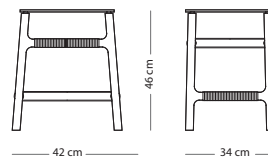

Cotton - Rope

Fully assembled product

PLATE MATERIAL

SIZE Tempered glass

90x90x30 (08A) € 690,00

120x60x30 (08B) € 690,00

Fawn side table

Item no. 08C