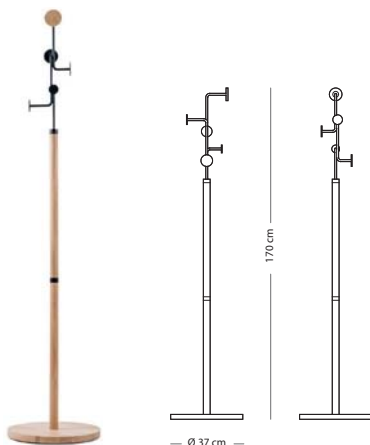

Hook coat stand

Item no. 110

Assembly

Care and repair kit solid wood

Item no. 0C2

CONSTRUCTION MATERIAL

SIZE

Ø 37x170

Steel

€ 260,00

FINISH

Solid oak - Hardwax oil Natural 1505 / Hardwax oil White 1015

Contents:

Bottle
hardwax oil

Sand paper
120,400

Scouring Pad

Cotton
cloth

Wax

C&R box
(0C2)

€ 19,50

WOOD FINISH

Solid oak - Hardwax oil: White 1015

STEEL FINISH

Powder coated - All available colours