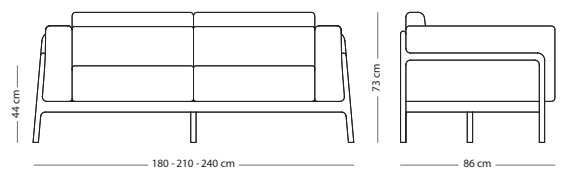

€ 1.790,00

Fawn sofa - 2, 3 and 3-plus seater

Item no: Varies per version, see table

Seat height - 44 cm
Armrest height - 66 cm

UPHOLSTERY MATERIAL

SIZE

M.Line Flax

Dakar leather