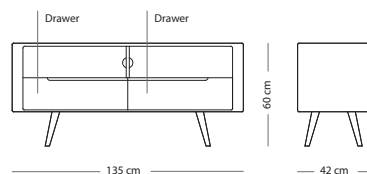

Ena TV sideboard 135

Item no. 05A

CORPUS MATERIAL

SIZE Solid oak

135x42x60 € 890,00

WOOD FINISH

Solid oak - Hardwax oil: White 1015/Natural 1505

FRONTS

MDF - White 9010