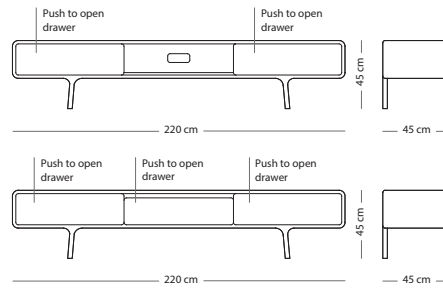

Fawn lowboard

Item no: Varies per version, see table

WOOD FINISH

Solid oak - Hardwax oil: White 1015/Natural 1505

Fully assembled product

CORPUS MATERIAL

OPTION Solid oak

Two drawers (01A) € 1.490,00

Three drawers (01B) € 1.590,00