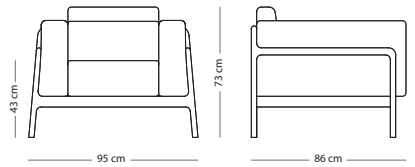

Solid oak

€ 890,00

Dakar leather
(all colours)

€ 990,00

Fawn armchair

Item no. 085

Seat height - 44 cm
Armrest height - 66 cm

FRAME MATERIAL