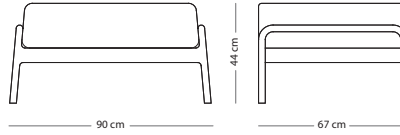

Item no. 089

Seat height - 44 cm

FRAME MATERIAL

WOOD FINISH

Solid oak - Hardwax oil: White 1015/Natural 1505

Fully assembled product

UPHOLSTERY MATERIAL

M. Line Flax
(all colours)