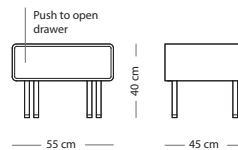

Powder coated steel

CORPUS MATERIAL

SIZE

60x45x100

Solid oak

€ 990,00

Fina nightstand

Item no. 068