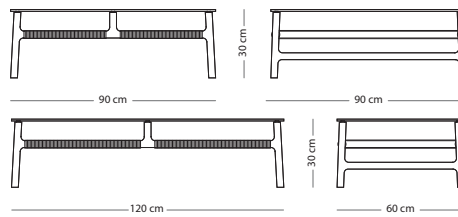

Fawn coffee table

Item no: Varies per version, see table

WOOD FINISH

Solid oak - Hardwax oil: White 1015/Natural 1505

TEMPERED GLASS

Petrol/Gray

ROPE

Cotton - Rope

Fully assembled product

PLATE MATERIAL

SIZE Tempered glass

90x90x30 (08A) € 690,00

120x60x30 (08B) € 690,00

Fawn side table

Item no. 08C