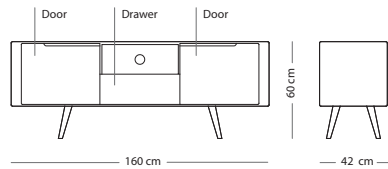

Ena TV sideboard 160

Item no. 059

CORPUS MATERIAL

SIZE Solid oak

160x42x60 € 990,00

WOOD FINISH

Solid oak - Hardwax oil: White 1015/Natural 1505

FRONTS

MDF - White 9010