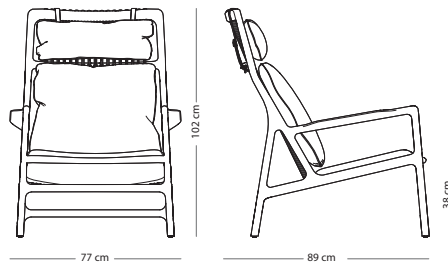

Item no. 095 - regular
Item no. 096 - low

Seat height regular - 73 cm
Seat height low - 63 cm

CONSTRUCTION MATERIAL

Steel

WOOD FINISH

Solid oak - Hardwax oil: White 1015/Natural 1505

STEEL FINISH

Powder coated - All available colours

Item no. 0C0

UPHOLSTERY MATERIAL

Dakar leather (all colours)

€ 80,00

Dedo lounge chair

Item no. 091

Seat height - 38 cm

FRAME MATERIAL