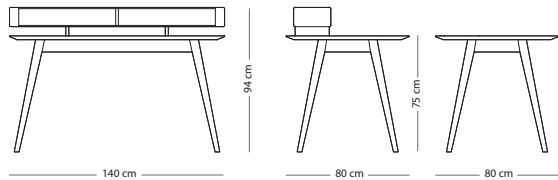

All available colours

Stafa round table

Item no. 100

MATERIAL

SIZE **Solid oak**
 Ø 90x75 € 690,00

WOOD FINISH
 Solid oak - Hardwax oil: White 1015/Natural 1505

Stafa desk

Item no: Varies per version, see table