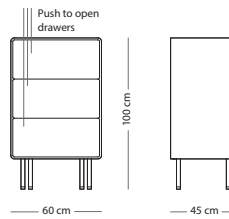

Powder coated steel

SIZE

Solid oak

176x45x100

€ 1.890,00

Fina drawer

Item no. 067

WOOD FINISH