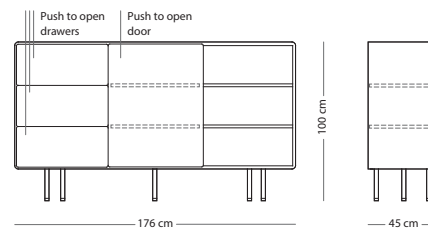

Fina dresser 176

Item no. 19E

Assembly

CORPUS MATERIAL

WOOD FINISH

Solid oak - Hardwax oil: White 1015/Natural 1505

FRONTS

Linoleum - Nero 4023/Mushroom 4176

LEGS

Powder coated steel

SIZE

Solid oak

176x45x100

€ 1.890,00