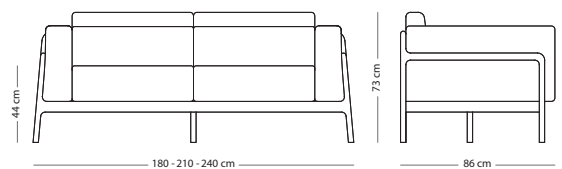

Fawn sofa - 2, 3 and 3-plus seater

Item no: Varies per version, see table

Seat height - 44 cm
Armrest height - 66 cm

UPHOLSTERY MATERIAL

SIZE **M.Line Flax** **Dakar leather**

2-seater (086 - 180 cm) € 1.990,00 € 2.590,00