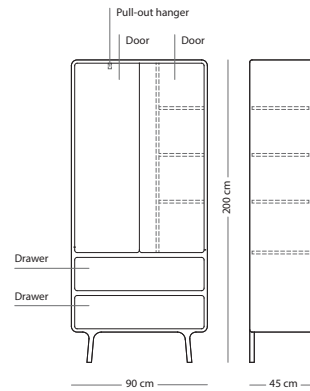

Solid oak - Hardwax oil: White 1015/Natural 1505

Fully assembled product

SIZE

53x45x43

Solid oak

€ 450,00

Fawn wardrobe

Item no. 01F