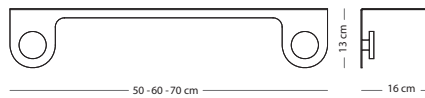

SIZE

26x11x12

Solid oak

€ 55,00

Walnut

€ 75,00

Hook wall shelf

Item no: Varies per version, see table