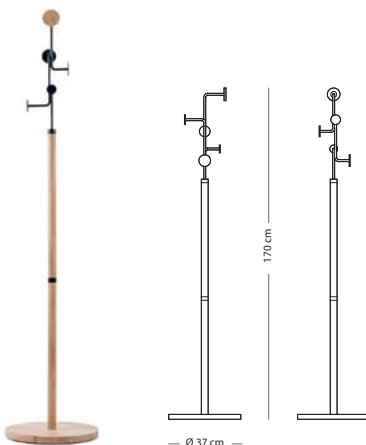

SIZE

26x11x12

Solid oak

€ 55,00

Walnut

€ 75,00

Hook wall shelf

Item no: Varies per version, see table

€ 75,00

€ 90,00

WOODEN KNOB FINISH

Solid oak - Hardwax oil: White 1015

STEEL FINISH

Powder coated - All available colours

Hook coat stand

Item no. 110