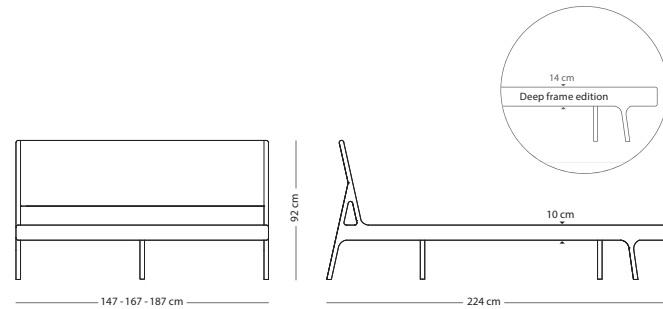

€ 1.640,00

Fawn bed

Item no: Varies per version, see table

HEADBOARD MATERIAL

FOR MATTRES SIZE

140x200
(0A8 - webbing | 022 - upholstery)

M. Line Flax

Facet felt