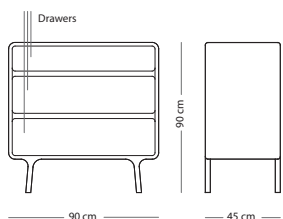

Fully assembled product

CORPUS MATERIAL

SIZE Solid oak

180x45x110 € 1.890,00

Fawn drawer

Item no. 01D

WOOD FINISH

Solid oak - Hardwax oil: White 1015/Natural 1505