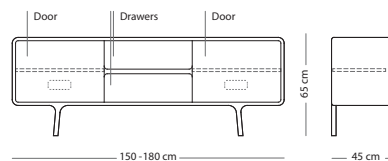

Fawn sideboard

Item no: Varies per version, see table

CORPUS MATERIAL

SIZE

Solid oak

150x45x65
(162)

€ 1.390,00

180x45x65
(019)

€ 1.490,00

WOOD FINISH

Solid oak - Hardwax oil: White 1015/Natural 1505

Fully assembled product