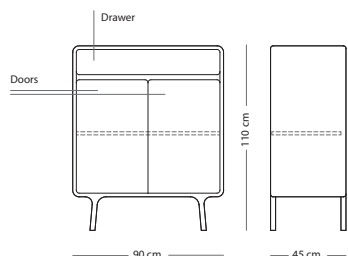

Fully assembled product

CORPUS MATERIAL

SIZE Solid oak

90x45x90 € 1.390,00

Fawn cabinet

Item no. 01C

WOOD FINISH

Solid oak - Hardwax oil: White 1015/Natural 1505