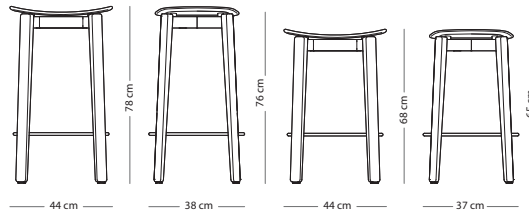

Nora bar chair - with backrest

Item no. 1CE - special edition - regular
Item no. 1CD - special edition - low
Item no. 185 - regular
Item no. 186 - low

Seat height regular - 76 cm
Seat height low - 65 cm

Nora bar chair - without backrest

Item no. 1D0 - special edition - regular
 Item no. 1CF - special edition - low
 Item no. 187 - regular
 Item no. 188 - low

Seat height regular - 76 cm
 Seat height low - 65 cm