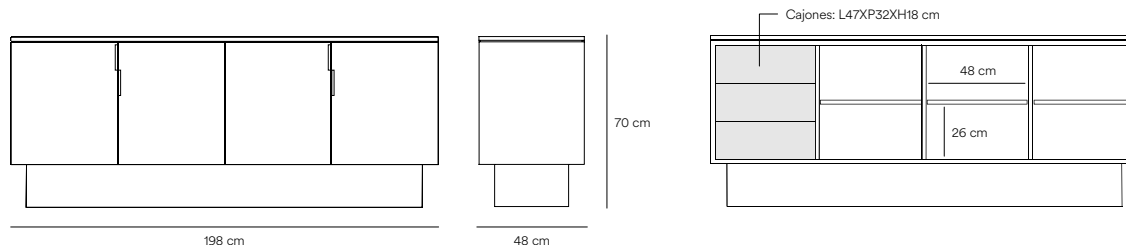

Totem Sideboard

With its almost monolithic appearance, Totem invites us to contemplate it as if it were a sculptural work, transcending the limits between function and form.

Each of the pieces that make up the piece of furniture fits together precisely, giving rise to a clean volume that rests on a pedestal that forms the central foot.

Designed by Perez Ochando

Measures

Models

17306_TE

17305_TE

Finishes

Lacquered MDF body

Lacquered MDF interiors