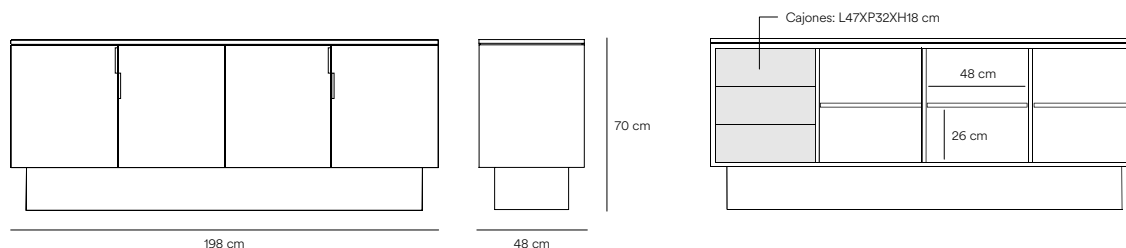

Totem Sideboard

With its almost monolithic appearance, Totem invites us to contemplate it as if it were a sculptural work, transcending the limits between function and form.

Each of the pieces that make up the piece of furniture fits together precisely, giving rise to a clean volume that rests on a pedestal that forms the central foot.

Designed by Perez Ochando

Measures

Models

17306_TE

17305_TE

Finishes

Lacquered MDF body

Lacquered MDF interiors