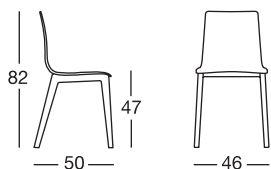

Art. 2840

Imballo: 2 pezzi
Packing: 2 pieces

Peso unitario Kg 5,500
Unit weight

Misure imballo 63x47x97 cm
Packing sizes

Conforme EN 16139:2013
According to EN 16139:2013

made in Italy