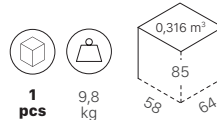

*Seat and backrest in wood.
For indoor use.*

TELAIO
FRAME

Struttura a 4 gambe in legno
4-leg frame in wood

FINITURE
FINISHES

ART. 2895

1
pcs

8,1
kg

ART. 2894