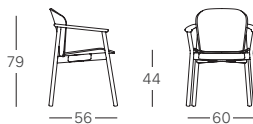

*Seat and backrest in wood.
For indoor use.*

TELAIO
FRAME

Struttura a 4 gambe in legno
4-leg frame in wood

FINITURE
FINISHES

ART. 2895

1
pcs

8,1
kg

ART. 2894