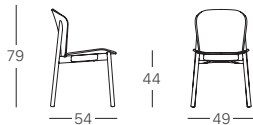

*Seat and backrest in wood.
For indoor use.*

TELAIO
FRAME

Struttura a 4 gambe in legno
4-leg frame in wood

FINITURE
FINISHES

ART. 2895

1
pcs

8,1
kg

ART. 2894