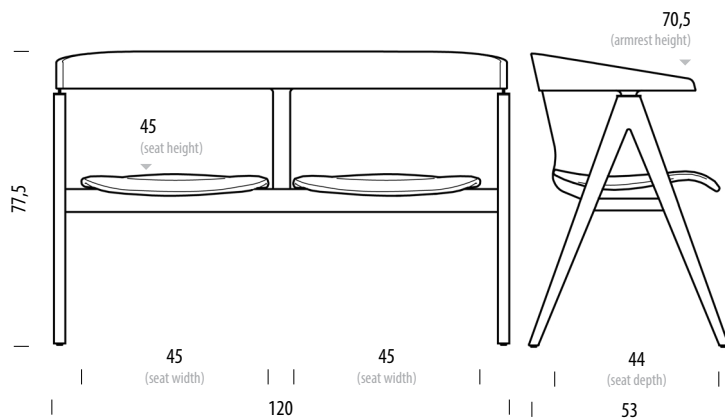

Product size W: 56, D: 53, H: 77

Packaging W: 58, D: 58, H: 80

Volume 0,27 m³

Net weight 6,3 kg

Gross weight 8,9 kg

Item no. 0FE / 1CA

Assembled product

Dimensions	Width	Depth	Height
Seat	45	44	45
Armrest			70,5

Design Salih Teskeredžić

Product size W: 120, D: 53, H: 77,5

Packaging W: 125, D: 56, H: 83

Volume 0,58 m³

Net weight 11,6 kg

Gross weight 17,6 kg

Item no. 182 / 1C9

Assembled product

Dimensions	Width	Depth	Height
Seat	45	44	45
Armrest			70,5

Selected options

Body

Oiled Oak
1015 / 1505
White / Natural

Lacquered
RAL 9005
Black

Oiled Oak
1015
White oil

Veneer seat

Oiled Oak
1015 / 1505
White / Natural