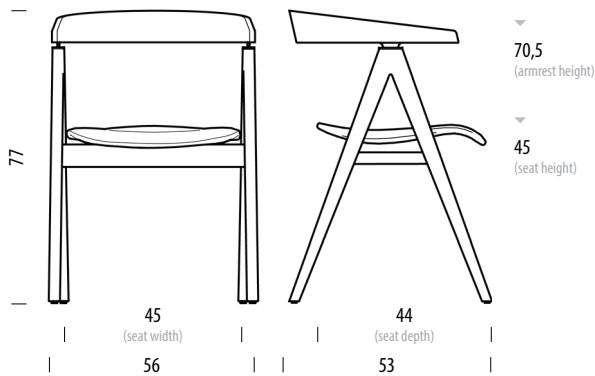

Dimensions (tolerances)

The dimensions shown are indicative, they may vary due to the natural properties of wood, season, or manufacturing processes. Deviations from the specified size may occur, usually no more than 1 cm.

Product size W: 56, D: 53, H: 77

Packaging W: 58, D: 58, H: 80

Volume 0,27 m³

Net weight 6,3 kg

Gross weight 8,9 kg

Item no. 0FE / 1CA

Assembled product

Dimensions	Width	Depth	Height
Seat	45	44	45
Armrest			70,5