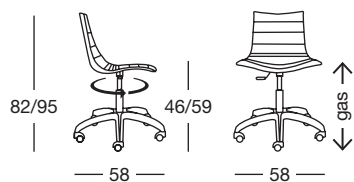

ZEUS POP con ruote / with castors

Design Luisa Battaglia

Scocca imbottita con anima in policarbonato riciclabile.
Confezione con trapuntatura rigata.
Struttura in nylon a 5 razze con ruote, girevole
e regolabile in altezza a gas. Ideale per uso home office.
Per uso interno.

*Upholstered main body with recyclable polycarbonate
core. Cover with horizontal quilting. Revolving frame,
adjustable height with gas piston. Base on castors with 5
nylon spokes. Ideal for home-office use.
For indoor use.*

TESSUTI E COLORI FABRICS AND COLOURS

Art. 2656

Imballo Packing	2 pezzi - 2 colli 2 pieces - 2 packages
Peso unitario Unit weight	Kg 7,450

made in Italy

SCAB  **DESIGN**
since 1957

Sede/Headquarters: 25030 Coccaglio (BS) Italy - Via G. Monauni, 12
Divisione Commerciale Italia: Tel. 0307718.755 - italia@scab.it
Export Department: Phone +390307718.715 - export@scabitaly.com
www.scabdesign.it