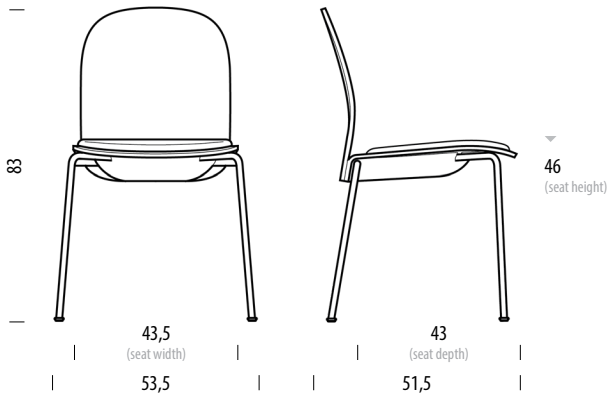

For all additional inquiries regarding Book Chairs please feel free to [contact us](#).

Book Side Chair

Base ^{Steel}, Seat ^{Veneer}

Version: 16-1-2024

Basic info

Design	Berin Spahić
Product size	W: 53,5, D: 51,5, H: 83
Packaging	W: 65, D: 58, H: 93
Volume	0,35 m ³
Net weight	6,3 kg
Gross weight	15,1 kg (2 pcs per packaging)

Item no. 647 / 666

Stackable • Assembled product

Dimensions	Width	Depth	Height
Seat	43,5	43	45,5

Stacking

6 chairs on the floor (non-upholstered)
10 chairs on the Book Trolley (non-upholstered)

Colors and finishes

Basic info

Design	Berin Spahić
Product size	W: 53,5, D: 51,5, H: 83
Packaging	W: 65, D: 58, H: 93
Volume	0,35 m ³
Net weight	7,3 kg
Gross weight	17,1 kg (2 pcs per packaging)

Item no. 648 / 664

Stackable • Assembled product

Dimensions	Width	Depth	Height
Seat	43,5	43	46

Stacking

5 chairs on the floor (upholstered)

9 chairs on the Book Trolley (upholstered)

Colors and finishes

Wood parts are lacquered in a transparent lacquer finish.