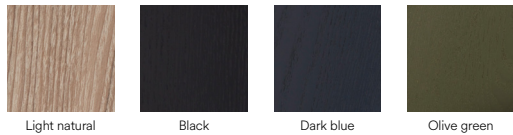

Designed by Stefan Schöning

Measures

Models

Finishes

Wooden structure

Upholstered

100% polyester

Teulat offers tailored upholstery for this product. Contact us at design@teulat.es for more information.