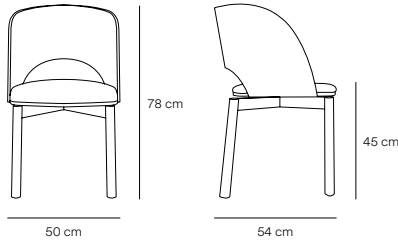

Dam offering perfectly proportioned dimensions and a robust construction, comes out as a versatile piece, adapting to any types of interiors.

Designed by Stefan Schöning

Measures