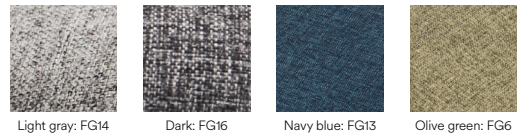

Designed by Stefan Schöning

Measures

Models

Finishes

Wooden structure

Upholstered

100% polyester

Teulat offers tailored upholstery for this product. Contact us at design@teulat.es for more information.