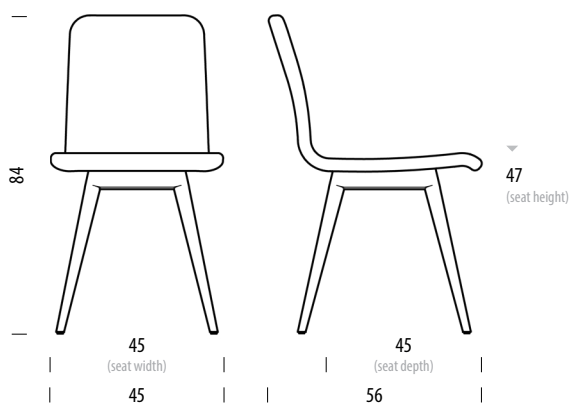

Dimensions (tolerances)

The dimensions shown are indicative, they may vary due to the natural properties of wood, season, or manufacturing processes. Deviations from the specified size may occur, usually no more than 1 cm.

For all additional inquiries regarding Ena Chair please feel free to [contact us](#).

Ena Chair

Base Solid oak, Seat Upholstered

Version: 7-1-2022

Basic info

Design	Salih Teskeredžić
Product size	W: 45, D: 56, H: 84
Packaging	W: 51,5, D: 66,5, H: 103
Volume	0,35 m ³
Net weight	5,7 kg
Gross weight	14,3 kg (2 pcs per packaging)

Item no. 069

Assembled product

Dimensions	Width	Depth	Height
Seat	45	45	47

Ena Chair

Available materials

Version: 7-1-2022

Base | Solid oak

Oiled
1015
White oil