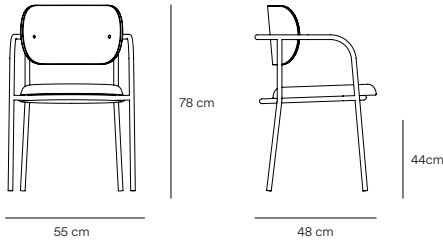

Designed by Clap Studio

Measures

Models

Finishes

<p>Metallic structure</p>  <p>Black</p>	<p>Upholstery</p> <p>MICA by Gabriel 97% post-consumer recycled polyester/ 3% polyester 60,000 martindale Flammability BS EN 1021 1&amp;2 Cigarette and Match, CA TB 117-2013</p> <p>Teulat offers tailored upholstery for this product. Contact us at <a href="mailto:design@teulat.es">design@teulat.es</a> for more information.</p>	<p>Backrest</p>  <p>Mica 60000</p>  <p>Oak</p>  <p>Black</p>  <p>Light natural</p>	<p>Environmental STANDARD 100 by OEKO-TEX®, EU Ecolabel. (Mica)</p>
---	---	--	---