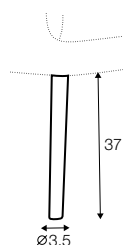

STD standard

COVERS

FC fixed

LCV loose with velcro

Chair in fabric available only in loose cover. Chair in leather available only in fix cover.

chair with wood legs

chair with metal frame

extra dimensions

depth of seat

legs

no. 208
wood

no. 209
painted black