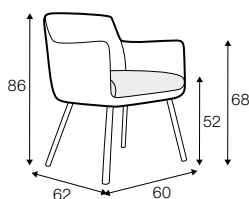

STD standard

COVERS

FC fixed

LCV loose with velcro

Chair in fabric available only in loose cover. Chair in leather available only in fix cover.

chair with wood legs

chair with metal frame

extra dimensions

depth of seat

legs

no. 208
wood

no. 209
painted black