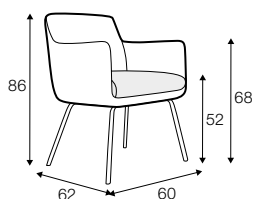

STD standard

COVERS

FC fixed

LCV loose with velcro

Chair in fabric available only in loose cover. Chair in leather available only in fix cover.

chair with wood legs

chair with metal frame

extra dimensions

depth of seat

legs

no. 208
wood

no. 209
painted black