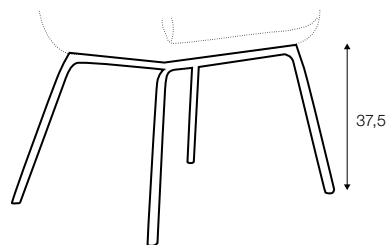

STD standard

COVERS

FC fixed

LCV loose with velcro

Chair in fabric available only in loose cover. Chair in leather available only in fix cover.

chair with wood legs

chair with metal frame

extra dimensions

depth of seat

legs

no. 208
wood

no. 209
painted black