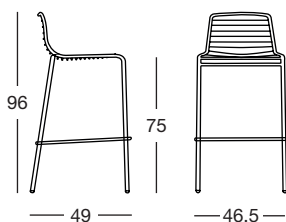

# SUMMER

Design Roberto Semprini

2535 VZ

2522 VA

2520 VM

Sedia, poltrona e sgabello con struttura in acciaio zincato e verniciato con polvere poliestere. Impilabili.

Chair, armchair and barstool with galvanised and polyester powder coated steel frame. Stackable.

Summer — poltrona

Art. 2520

Imballo Packing	2 pezzi 2 pieces
Peso unitario Unit weight	Kg 6,300
Misure imballo Packing sizes	58x58x88 cm

Summer — sedia

Art. 2522

Imballo Packing	2 pezzi 2 pieces
Peso unitario Unit weight	Kg 5,600
Misure imballo Packing sizes	61x53x87 cm

Summer — sgabello

Art. 2535

Imballo Packing	2 pezzi 2 pieces
Peso unitario Unit weight	Kg 6,100
Misure imballo Packing sizes	57x51x103 cm

made in Italy

**SCAB DESIGN**  
since 1957

Sede/Headquarters: 25030 Coccaglio (BS) Italy - Via G. Monauni, 12  
Divisione Commerciale Italia: Tel. 0307718.755 - italia@scab.it  
Export Department: Phone +390307718.715 - export@scabitaly.com  
[www.scabdesign.it](http://www.scabdesign.it)