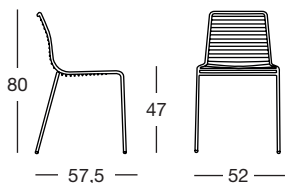

verniciato  
mattone  
brick red  
coated

VV

verniciato  
verde tiglio  
willow green  
coated

VZ

verniciato  
azzurro  
light blue  
coated

Per poltrona e sedia Summer è disponibile il cuscino Art. 1495 10, in tessuto acrilico idrorepellente adatto per esterno. For Summer armchair and chair is available the cushion Art. 1495 10, in water repellent acrylic fabric, for outdoor use.

Summer — poltrona

Art. 2520

Imballo Packing	2 pezzi 2 pieces
Peso unitario Unit weight	Kg 6,300
Misure imballo Packing sizes	58x58x88 cm

Summer — sedia

Art. 2522

Imballo Packing	2 pezzi 2 pieces
Peso unitario Unit weight	Kg 5,600
Misure imballo Packing sizes	61x53x87 cm

Summer — sgabello

Art. 2535

Imballo Packing	2 pezzi 2 pieces
Peso unitario Unit weight	Kg 6,100
Misure imballo Packing sizes	57x51x103 cm

made in Italy

**SCAB DESIGN**  
since 1957

Sede/Headquarters: 25030 Coccaglio (BS) Italy - Via G. Monauni, 12  
Divisione Commerciale Italia: Tel. 0307718.755 - italia@scab.it  
Export Department: Phone +390307718.715 - export@scabitaly.com  
[www.scabdesign.it](http://www.scabdesign.it)