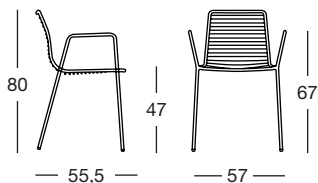

verniciato  
mattone  
brick red  
coated

VV

verniciato  
verde tiglio  
willow green  
coated

VZ

verniciato  
azzurro  
light blue  
coated

Per poltrona e sedia Summer è disponibile il cuscino Art. 1495 10, in tessuto acrilico idrorepellente adatto per esterno. For Summer armchair and chair is available the cushion Art. 1495 10, in water repellent acrylic fabric, for outdoor use.

Summer — poltrona

Art. 2520

Imballo Packing	2 pezzi 2 pieces
Peso unitario Unit weight	Kg 6,300
Misure imballo Packing sizes	58x58x88 cm

Summer — sedia

Art. 2522

Imballo Packing	2 pezzi 2 pieces
Peso unitario Unit weight	Kg 5,600
Misure imballo Packing sizes	61x53x87 cm

Summer — sgabello

Art. 2535

Imballo Packing	2 pezzi 2 pieces
Peso unitario Unit weight	Kg 6,100
Misure imballo Packing sizes	57x51x103 cm

made in Italy

**SCAB DESIGN**  
since 1957

Sede/Headquarters: 25030 Coccaglio (BS) Italy - Via G. Monauni, 12  
Divisione Commerciale Italia: Tel. 0307718.755 - italia@scab.it  
Export Department: Phone +390307718.715 - export@scabitaly.com  
[www.scabdesign.it](http://www.scabdesign.it)