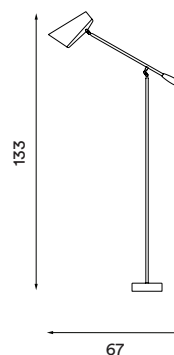

Product type: Floor lamp

Design: Birger Dahl, 1952

Shade material: Aluminium

Shade, base and handle colours: White, grey or black (shade inner colour is same as outer colour)

Body material: Steel

Body and joints colour: Steel, brass or black

Wire: Black (grey and black versions only) or white (white version only), 200 cm (with on/off switch)

Bulb: E27, Max. 11 W LED only

Voltage: 220V - 240V - 50/60Hz

Net weight: 5.0 kg

Minimum order size: 1

Dimensions and light direction: