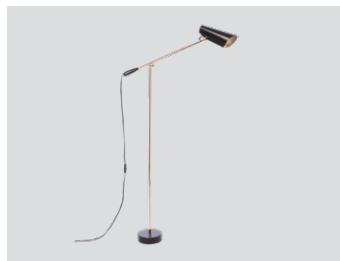

Birdy floor

Birdy floor black / brass
– Item no. 620

Birdy floor white / steel
– Item no. 621

Birdy floor grey / steel
– Item no. 622

Birdy floor black / black
– Item no. 623

Birdy floor black / steel
– Item no. 624

Product type: Floor lamp

Design: Birger Dahl, 1952

Shade material: Aluminium

Shade, base and handle colours: White, grey or black (shade inner colour is same as outer colour)

Body material: Steel

Body and joints colour: Steel, brass or black

Wire: Black (grey and black versions only) or white (white version only), 200 cm (with on/off switch)

Bulb: E27, Max. 11 W LED only

Voltage: 220V - 240V - 50/60Hz

Net weight: 5.0 kg

Minimum order size: 1

Dimensions and light direction:

Recommended bulb:

LED – 7 W