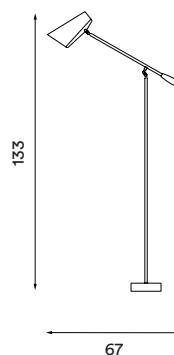

Product type: Floor lamp

Design: Birger Dahl, 1952

Shade material: Aluminium

Shade, base and handle colours: White, grey or black (shade inner colour is same as outer colour)

Body material: Steel

Body and joints colour: Steel, brass or black

Wire: Black (grey and black versions only) or white (white version only), 200 cm (with on/off switch)

Bulb: E27, Max. 11 W LED only

Voltage: 220V - 240V - 50/60Hz

Net weight: 5.0 kg

Minimum order size: 1

Dimensions and light direction: