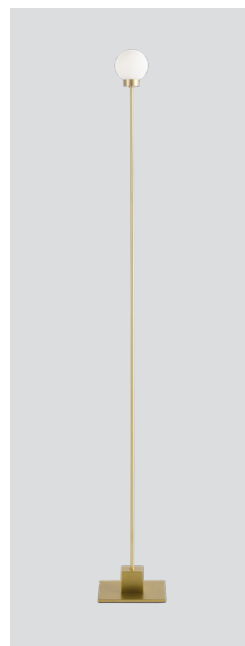

Snowball floor

Snowball floor steel
– Item no. 122

Snowball floor white
– Item no. 123

Snowball floor black
– Item no. 142

Snowball floor brass
Item no. 140

Product type: Floor lamp

Design: Trond Svendgård, 2005

Body material: Steel and aluminium or brass

Body colour: Steel, white, black or brass

Shade material: Mouth blown glass

Shade colour: Opal white matt

Wire (with dimmer switch): Transparent (steel and white versions), black (black and brass versions), 200 cm

Bulb: G9, Max. 40 W

Voltage: 220V - 240V - 50/60Hz

Net weight: 1.6 kg

Minimum order size: 2

Spare part available: Glass shade

Dimensions and light direction:

Bulb included:

Halogen 40 W - Energy class: D