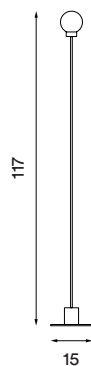

Snowball floor

Snowball floor steel
– Item no. 122

Snowball floor white
– Item no. 123

Snowball floor black
– Item no. 142

Snowball floor brass
Item no. 140

Product type: Floor lamp

Design: Trond Svendgård, 2005

Body material: Steel and aluminium or brass

Body colour: Steel, white, black or brass

Shade material: Mouth blown glass

Shade colour: Opal white matt

Wire (with dimmer switch): Transparent (steel and white versions), black (black and brass versions), 200 cm

Bulb: G9, Max. 40 W

Voltage: 220V - 240V - 50/60Hz

Net weight: 1.6 kg

Minimum order size: 2

Spare part available: Glass shade

Dimensions and light direction:

Bulb included:

Halogen 40 W - Energy class: D