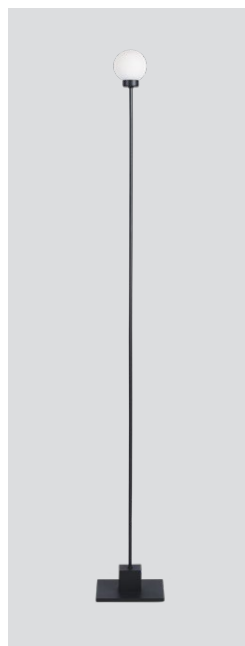

Snowball floor

Snowball floor steel
– Item no. 122

Snowball floor white
– Item no. 123

Snowball floor black
– Item no. 142

Snowball floor brass
Item no. 140

Product type: Floor lamp

Design: Trond Svendgård, 2005

Body material: Steel and aluminium or brass

Body colour: Steel, white, black or brass

Shade material: Mouth blown glass

Shade colour: Opal white matt

Wire (with dimmer switch): Transparent (steel and white versions), black (black and brass versions), 200 cm

Bulb: G9, Max. 40 W

Voltage: 220V - 240V - 50/60Hz

Net weight: 1.6 kg

Minimum order size: 2

Spare part available: Glass shade

Dimensions and light direction:

Bulb included:

Halogen 40 W - Energy class: D