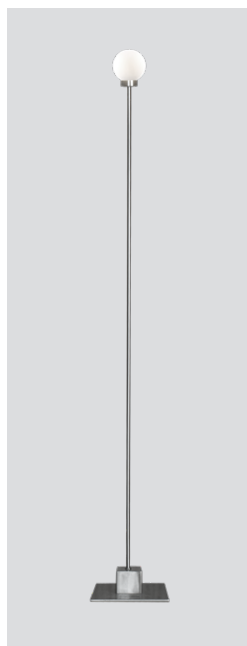

Snowball floor

Snowball floor steel
– Item no. 122

Snowball floor white
– Item no. 123

Snowball floor black
– Item no. 142

Snowball floor brass
Item no. 140

Product type: Floor lamp

Design: Trond Svendgård, 2005

Body material: Steel and aluminium or brass

Body colour: Steel, white, black or brass

Shade material: Mouth blown glass

Shade colour: Opal white matt

Wire (with dimmer switch): Transparent (steel and white versions), black (black and brass versions), 200 cm

Bulb: G9, Max. 40 W

Voltage: 220V - 240V - 50/60Hz

Net weight: 1.6 kg

Minimum order size: 2

Spare part available: Glass shade

Dimensions and light direction:

Bulb included:

Halogen 40 W - Energy class: D