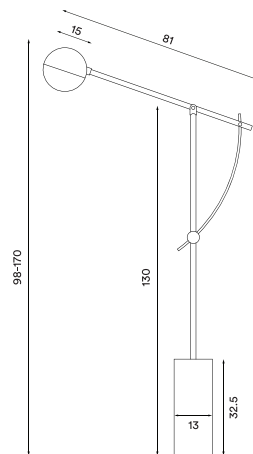

# Balancer floor

Balancer floor  
– Item no. 665

**Product type:** Floor lamp

**Design:** Yuue, 2017

**Base, body and shade material:** Steel

**Base, body and shade colour:** Black matt

**Light diffuser material:** Mouth blown glass

**Light diffuser colour:** Opal white matt

**Wire:** Black, 200 cm

**Dimmer switch:** Black

**Bulb:** E27, Max. 60 W (dimmable)

**Voltage:** 220V - 240V - 50Hz

**Net weight:** 16 kg

**Order quantity:** 1

**Spare parts available:** Light diffuser glass

## Dimensions and light direction: