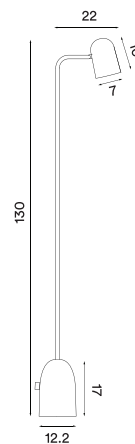

**Design:** Mads Sætter-Lassen, 2019

**Shade and body material:** Steel

**Colours:** White, dark grey, dark green, warm beige or black (shade inner colour is same as outer colour)

**Wire:** Black or white (white version only), 200 cm

**Switch:** Dimmer switch on the floor base

**Bulb:** GU10, Max. 6 W LED only (dimmable)

**Voltage:** 220V - 240V - 50/60Hz

**Net weight:** 7.3 kg

**Minimum order size:** 1

## Dimensions and light direction:

**Recommended dimmable bulb:**