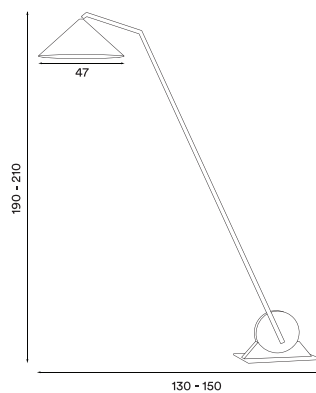

Gear floor

Gear floor
– Item no. 410

Product type: Floor lamp
Design: Johan Lindstén, 2018
Base, body and shade material: Steel
Base, body and shade colour: Black
Shade inner colour: White
Wire (with dimmer switch): Black, 200 cm
Bulb: E27, Max. 100 W (dimmable)
Voltage: 220V - 240V - 50/60Hz
Net weight: 17.1 kg
Minimum order size: 1

Dimensions and light direction:

Recommended dimmable bulb:

LED - 11 W H - 40 W