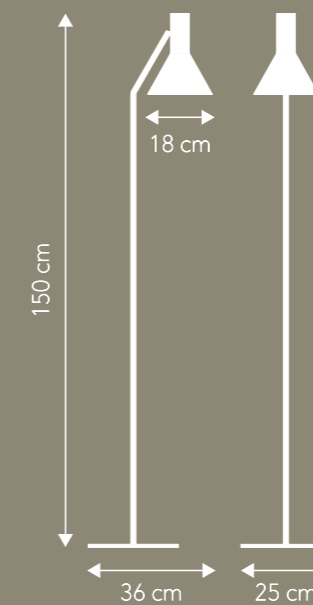

LYSS.

Designer: Toni Rie

METAL FLOOR LAMP.

Materials:
Metal plated
Painted white inside

Cord:
300 cm fabric

On/off:
Foot switch on cord

Socket/bulb (not incl.)
E27 max. 25W
Learn more about e.g. Kelvin, Lumen, Watt - see our homepage. Click [here](#).

Weight:
3.4 kg.

Box dimensions:
28x91x16 cm
4.6 kg. gross

Assembly Instructions:
See and/or download [here](#).

Press release:
Please feel free to use our press release. Click [here](#).

High resolution images:
If you need high resolution images - see our images of this model [here](#).

Instagram ready images.
The correct format for Instagram images can be downloaded [here](#).