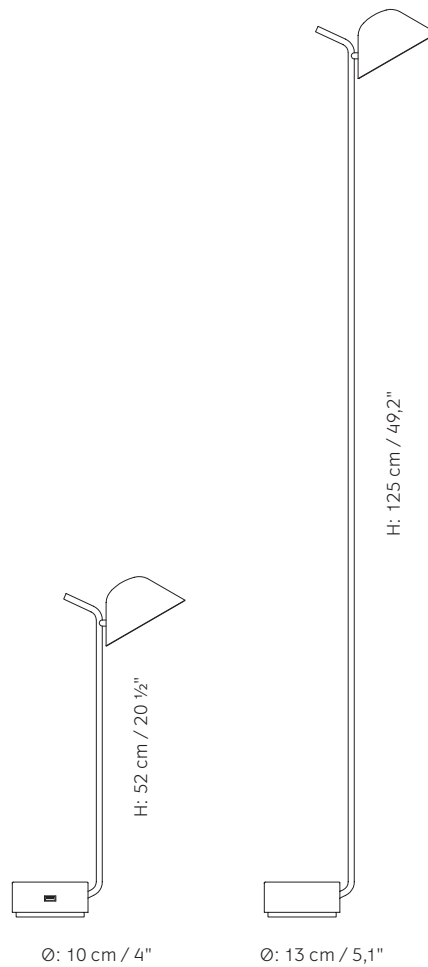

Peek Series

Production Process

Spun aluminium shade with a lacquered finish. Diffuser produced from moulded polycarbonate.

Materials

Powder Coated Stainless Steel, Aluminium
(No Texture, Matt).

Weight item (kg)

Floor Lamp: 3,2 kg
Table Lamp: 2 kg

Light Source & Energy Efficiency class

COB LED Panel (fixed), MAX 5W, LED, A+

Light Specification

576 - 654 Lumen
2700 Kelvin
Ra > 90

Dimmer

Yes

Canopy

No, but supplied with plug in the colour according to the lamp.

Cord Length / Diameter (cm / in)

250 cm / 98,4"

Classification

CE and IP20

Certifications

EMC: EN 55015:2013; EN 61547:2009; EN 61000-3-2:2009 + A1:209 + A2:2009; EN 61000-3-3:2013
LVD: EN 60598-2-4:1997; EN60598-1:2008+A11:2009

Packaging Type

Gift Box

Packaging Measurement (H * W * D)

Floor Lamp: 137 cm * 19,5 cm * 21 cm
Table Lamp: 66 cm * 23 cm * 17,5 cm

Care Instructions

Use a soft dry cloth to clean. Do not use any cleaners with chemicals or harsh abrasives. Avoid using water.