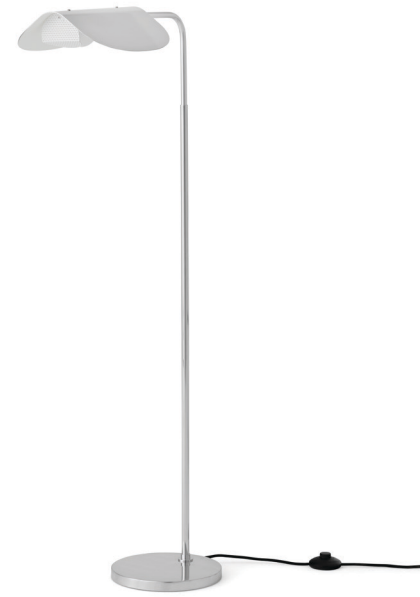

PRODUCT SHEET

Wing Floor Lamp
by Kenneth Bergenblad

Wing Floor Lamp

BY KENNETH BERGENBLAD

Modernist and minimal yet full of character, the Wing Floor Lamp features a 360° rotating shade that directs light wherever it is needed. Imagined by the Swedish designer Kenneth Bergenblad in the 1980s, it embraces traditional Nordic lighting sensibilities past and present.

PRODUCT OPTIONS

Aluminum
1392109

Wing Floor Lamp

BY KENNETH BERGENBLAD

TECHNICAL SPECIFICATIONS

PRODUCT TYPE
Floor lamp

WEIGHT
5,5 kg / 12,1 lb

CORD MATERIAL AND COLOUR
Flexible PVC cable, black, plug, black.

COLLI
1

VOLTAGE
CE: 220-240 V
US: 110-130 V

CORD LENGTH
200 cm / 78,7"

ENVIRONMENT
Indoor

LIGHT SOURCE & ENERGY EFFICIENCY CLASS
E27 (CE) - 1 pc
E26 (US) - 1 pc

CLASSIFICATION
IP20, Class II

DIMENSIONS
H: 118 cm / 46,4"
D: 48 cm / 18,8"
Ø: 27 cm / 10,6"

PACKAGING TYPE
Gift box

COLOUR
Polished aluminium

DIMMER
N / A

PACKAGING MEASUREMENTS (H x W x D)
33 cm x 58 cm x 127 cm / 13" x 22,8" x 50"

MATERIALS
Aluminum, steel

CANOPY
N / A

MATERIALS & MAINTENANCE
Please visit menuspace.com for materials and care and maintenance instructions.