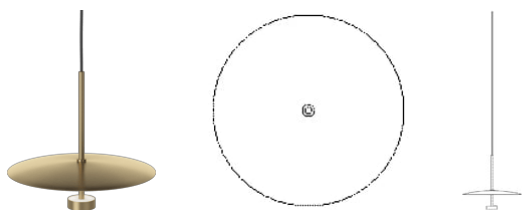

20-129-01

Reflection Pendant Ø40 cm

Specifications

Made in	Energy classification	Shade Width	Diameter	Height	Cord
Poland	G	40 cm	40 cm	36.5 cm	3 m Black Textile cord
LED	Dimmable	Light source included	Burning hours	Lumen	Kelvin
Yes	Yes, dimmable in predefined steps	Yes	62000 h	732 lm	2700 k
Replaceable lightsource	Energy classification	The parcel's measurements			
Yes	G	The parcel's measurements 1: 0.05 m ³ , 3.0 kg (D 47.0 cm, W 47.0 cm, H 21.0 cm)			

20-129-02

Reflection Wall Lamp

Energy classification
G

Shade Width
40 cm

Diameter
40 cm

Height
9 cm

Cord
3 m Black Textile cord

LED
Yes

20-129-04

Reflection Floor Lamp

Energy classification
G

Shade Width
40 cm

Base width
22 cm

Diameter
40 cm

Height
140.5 cm

Cord
3 m Black Textile cord

The parcel's measurements
The parcel's measurements 1: 0.12 m³, 8.0 kg
(D 147.0 cm, W 27.0 cm, H 29.0 cm)

20-129-03

Reflection Table Lamp

Height
45.5 cm

Diameter
40 cm

The parcel's measurements
The parcel's measurements 1: 0.08 m³, 4.5 kg
(D 76.0 cm, W 20.0 cm, H 52.0 cm)