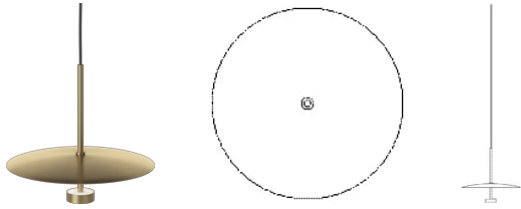

20-129-01

Reflection Pendant Ø40 cm

Specifications

Made in	Energy classification	Shade Width	Diameter	Height	Cord
Poland	G	40 cm	40 cm	36.5 cm	3 m Black Textile cord
LED	Dimmable	Light source included	Burning hours	Lumen	Kelvin
Yes	Yes, dimmable in predefined steps	Yes	62000 h	732 lm	2700 k
Replaceable lightsource	Energy classification	The parcel's measurements			
Yes	G	The parcel's measurements 1: 0.05 m ³ , 3.0 kg (D 47.0 cm, W 47.0 cm, H 21.0 cm)			

20-129-02

Reflection Wall Lamp

Energy classification
G

Shade Width
40 cm

Diameter
40 cm

Height
9 cm

Cord
3 m Black Textile cord

LED
Yes

20-129-04

Reflection Floor Lamp

Energy classification
G

Shade Width
40 cm

Base width
22 cm

Diameter
40 cm

Height
140.5 cm

Cord
3 m Black Textile cord

The parcel's measurements
The parcel's measurements 1: 0.12 m³, 8.0 kg
(D 147.0 cm, W 27.0 cm, H 29.0 cm)

20-129-03

Reflection Table Lamp

Height
45.5 cm

Diameter
40 cm

The parcel's measurements
The parcel's measurements 1: 0.08 m³, 4.5 kg
(D 76.0 cm, W 20.0 cm, H 52.0 cm)