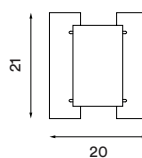

Body material: Steel

Body colour: White, brass or dark green

Wire: White silk (white version),
black silk (brass and dark green versions), 190 cm

Switch: Detachable pull string switch

Bulb: E27, Max. 60 W

Voltage: 220V - 240V - 50/60Hz

Net weight: 1.05 kg

Minimum order size: 2

Spare part available: Wall bracket

Dimensions and light direction:

Recommended bulb:

 LED – 11 W  H – 42 W