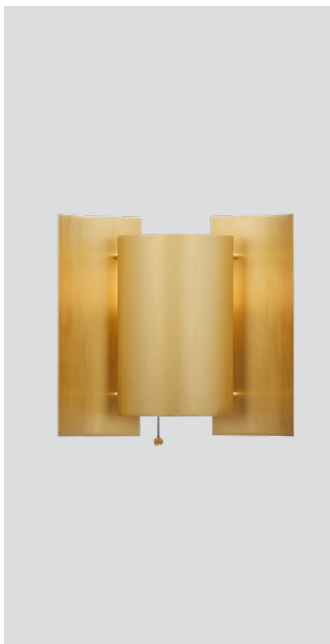

Butterfly

Butterfly white
– Item no. 320

Butterfly brass
– Item no. 322

Butterfly dark green
– Item no. 323

Product type: Wall lamp

Design: Sven I. Dysthe, 1964

Shade material: Steel or brass

Shade colour: White, brushed brass or dark green

Body material: Steel

Body colour: White, brass or dark green

Wire: White silk (white version),
black silk (brass and dark green versions), 190 cm

Switch: Detachable pull string switch

Bulb: E27, Max. 60 W