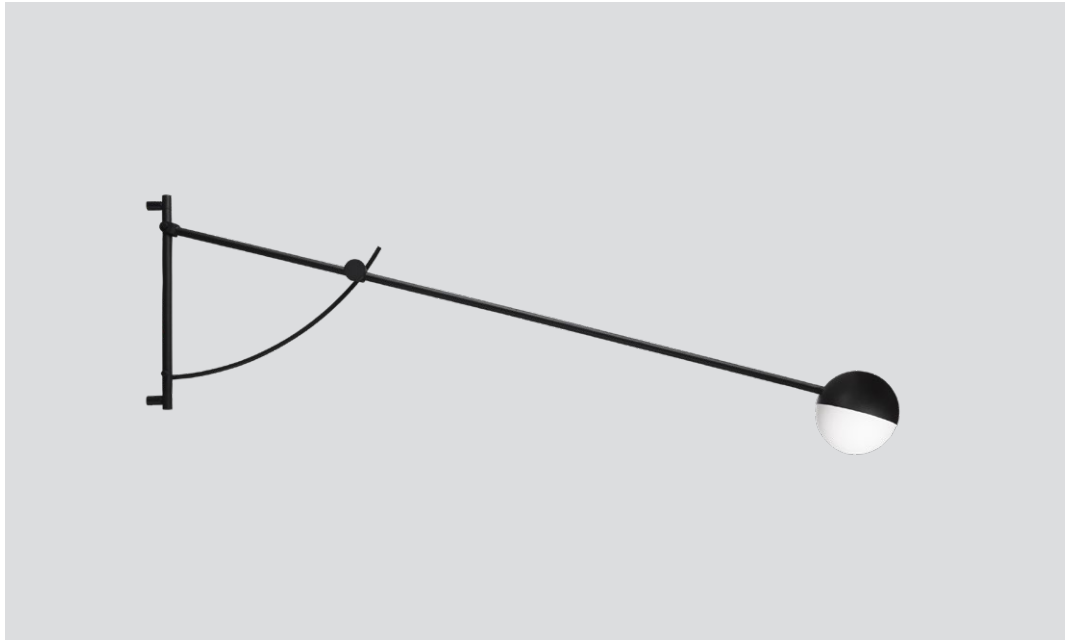

Balancer wall

Balancer wall
– Item no. 670

Product type: Wall lamp

Design: Yuue, 2020

Base, body and shade material: Steel

Base, body and shade colour: Black matt

Light diffuser material: Mouth blown glass

Light diffuser colour: Opal white matt

Wire: Black, 200-260 cm (without switch)

Bulb: E27, Max. 60 W

Voltage: 220V - 240V - 50/60Hz

Net weight: 2.7 kg

Order quantity: 1

Spare parts available: Light diffuser glass

Dimensions and light direction:

Recommended bulb: