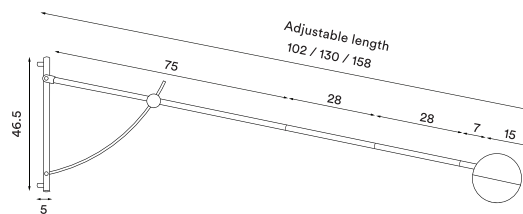

Balancer wall

Balancer wall
– Item no. 670

Product type: Wall lamp

Design: Yuue, 2020

Base, body and shade material: Steel

Base, body and shade colour: Black matt

Light diffuser material: Mouth blown glass

Light diffuser colour: Opal white matt

Wire: Black, 200-260 cm (without switch)

Bulb: E27, Max. 60 W

Voltage: 220V - 240V - 50/60Hz

Net weight: 2.7 kg

Order quantity: 1

Spare parts available: Light diffuser glass

Dimensions and light direction:

Recommended bulb: