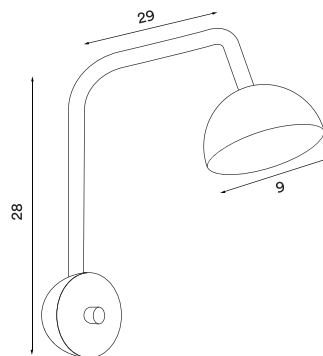

Blush wall

Blush black
– Item no. 110

Blush pink
– Item no. 111

Blush white
– Item no. 112

Product type: Wall lamp

Design: Morten & Jonas, 2018

Shade material: Steel

Body materials: Steel and silicone,
brass flexible arm

Shade and body colours: Black, pink or white

Light diffuser material: Opal acrylic

Wire: Black (black version only) or
white (pink or white versions), 200 cm

Switch: Dimmer switch on the wall base

Bulb: Integrated and dimmable LED 6 W,
550 lm, 3000 K, CRI > 85.

Voltage: 220V - 240V - 50/60Hz

Net weight: 0.60 kg

Minimum order size: 2

Spare parts available: LED module

Dimensions and light direction:

Light source included:

LED 6 W - Energy class: A+