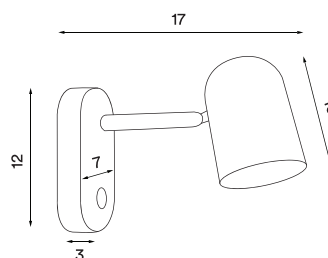

Design: Mads Sætter-Lassen, 2017

Shade and body material: Steel

Colours: White, dark grey, dark green, warm beige or black (shade inner colour is same as outer colour)

Wire: Black or white (white version only), 200 cm

Switch: Dimmer switch on the wall base

Bulb: GU10, Max. 6 W LED only (dimmable)

Voltage: 220V - 240V - 50/60Hz

Net weight: 0.4 kg

Minimum order size: 2

Dimensions and light direction:

Recommended dimmable bulb: