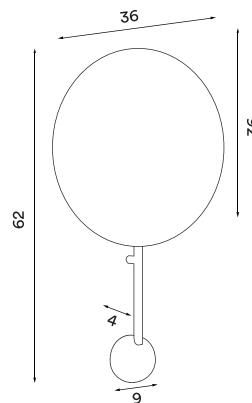

# Ink

Ink

- Item no. 269

**Product type:** Wall lamp

**Design:** Felix Isidorsson, 2019

**Shade and body material:** Steel

**Shade and body colour:** Black

**Shade inner colour:** White

**Wire:** Black, 200 cm (with on/off switch)

**Bulb:** Integrated and dimmable LED 6 W, 550 lm, 3000 K, CRI > 85.

**Voltage:** 220V - 240V - 50/60Hz

**Net weight:** 1.8 kg

**Minimum order size:** 2

**Spare parts available:** LED module

## Dimensions and light direction: