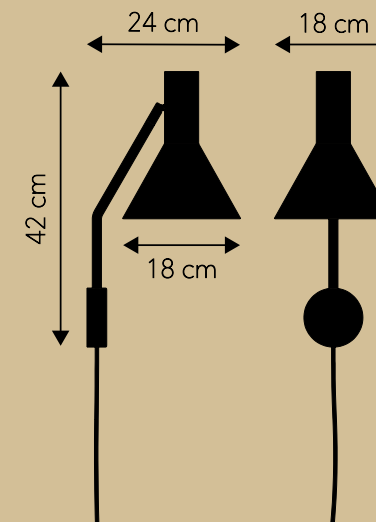

WALL LAMP.

Materials:
Metal plated
Painted white inside

Cord:
250 cm fabric

On/off:
Switch on cord

Socket/bulb (not incl.)
E27 max. 25W
Learn more about e.g. Kelvin, Lumen, Watt - see our homepage. Click [here](#).

Weight:
0.8 kg.

Box dimensions:
16x62x25 cm
1.4 kg. gross

Assembly Instructions:
See and/or download [here](#).

Press release:
Please feel free to use our press release. Click [here](#).

High resolution images:
If you need high resolution images - see our images of this model [here](#).

Instagram ready images.
The correct format for Instagram images can be downloaded [here](#).

Matt black: art.no. 104642