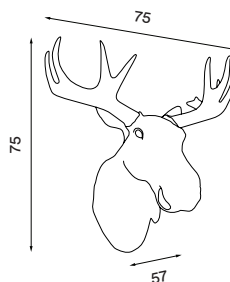

Moo

Moo

– Item no. 272

Product type: Wall lamp

Design: Trond Svendgård & Ove Rogne, 2008

Shade material: Polyresin and glass fibre

Shade colour: White

Body material: Steel

Wire: White, 190 cm (with on/off switch)

Bulbs main body: 2 x E27 LED or CFL, Max. 20W

Bulbs horns: 2 x E14 LED or CFL, Max. 7 W

Voltage: 220V - 240V - 50/60Hz

Net weight: 11.4 kg

Minimum order size: 1

Spare parts available: Light bulbs (2800K, warm white and 4000K, daylight)

Dimensions and light direction:

Bulbs included:

2 x E27 LED 7 W (4000K)

– Energy class: A+

2 x E14 LED 5.5 W (4000K)

– Energy class: A+