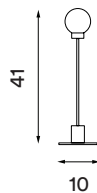

**Body material:** Steel and aluminium or brass

**Body colour:** Steel, white, black or brass

**Shade material:** Mouth blown glass

**Shade colour:** Opal white matt

**Wire (with dimmer switch):** Transparent  
(steel and white versions), black (black and  
brass versions), 170 cm

**Bulb:** G9, Halogen Max. 40 W

**Voltage:** 220V - 240V - 50/60Hz

**Net weight:** 0.9 kg

**Minimum order size:** 2

**Spare part available:** Glass shade

**Dimensions and light direction:**

**Bulb included:**