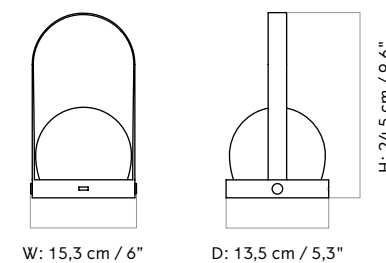

BY NORM ARCHITECTS

TECHNICAL SPECIFICATIONS

PRODUCT TYPE
Table lamp

COLLI
2

ENVIRONMENT
Indoor / Outdoor

DIMENSIONS
H: 24,5 cm / 9,6"
D: 13,5 cm / 5,3"
W: 15,3 cm / 6"

COLOURS
Black (RAL 9005)
Burned red (RAL 8015)
Olive (NCS S8005-G80Y)
White (RAL 9016)

CANOPY
N / A

CORD MATERIAL AND COLOUR
PVC, black (magnetic charging cord), black plug.

CORD LENGTH
80 cm / 31,5"

CLASSIFICATION
IP44

CERTIFICATIONS
CE certified, tests can be obtained upon request.

PACKAGING TYPE
Brown gift box

PACKAGING MEASUREMENTS (H x W x D)
29 cm x 16 cm x 16 cm / 11,4" x 6,3" x 6,3"

MATERIALS & MAINTENANCE
Please visit [menuspace.com](https://www.menuspace.com) for materials, care and maintenance instructions.

W: 15,3 cm / 6"

D: 13,5 cm / 5,3"

H: 24,5 cm / 9,6"