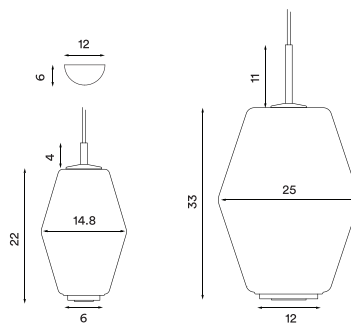

Body colours: Brass matt, dark grey or white

Wire: Black rubber (brass and grey versions), white rubber (white version), 370 cm

Bulb: E27, Max. 40 W (small),

E27, Max. 100 W (large)

Voltage: 220V - 240V - 50Hz

Net weight: 0.8 Kg (small), 2.1 Kg (large)

Minimum order size: 2

Spare parts available: Light diffuser ring, cord grip canopy, glass shade

Dimensions and light direction:

Recommended bulbs:

LED - 7 W H - 30 W