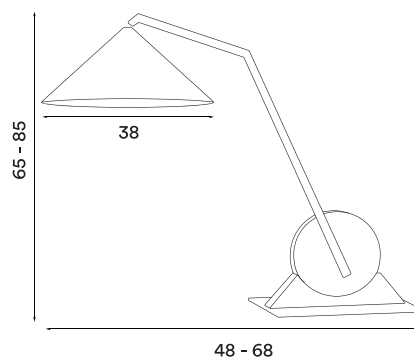

Gear table single

Gear table single
– Item no. 411

Product type: Table lamp
Design: Johan Lindstén, 2018
Base, body and shade material: Steel
Base, body and shade colour: Black
Shade inner colour: White
Wire (with dimmer switch): Black, 200 cm
Bulb: E27, Max. 60 W (dimnable)
Voltage: 220V - 240V - 50/60Hz
Net weight: 6.1 kg
Minimum order size: 1

Dimensions and light direction:

Recommended dimmable bulb:

 LED – 11 W  H – 40 W