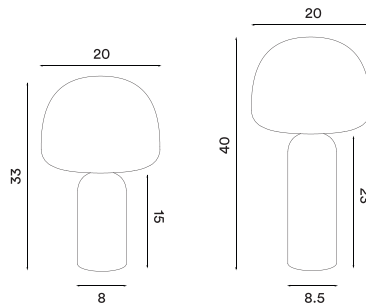

# Kin table

Kin table H33  
– Item no. 761

Kin table H40  
– Item no. 760

**Product type:** Table lamp  
**Design:** Morten & Jonas, 2023  
**Shade material:** Glass  
**Shade colour:** Opal white matt  
**Body material:** Dark Emperor marble stone  
**Body colour:** Mixed brown marble  
**Wire:** Black silk, 200 cm (with dimmer switch)  
**Bulb:** Integrated and dimmable LED 8 W, 800 lm, 2700 K, CRI > 90  
**Voltage:** 220V - 240V - 50/60Hz  
**Net weight:** 3.0 kg (H33), 4.4kg (H40)  
**Minimum order size:** 2  
**Spare part available:** Glass shade

## Dimensions and light direction: