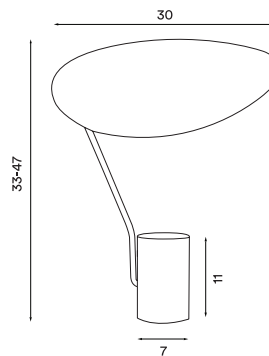

Ombre

Ombre black
– Item no. 130

Ombre warm beige
– Item no. 131

Product type: Table lamp
Design: Antoine Rouzeau, 2019
Shade and body material: Steel
Shade and body colour: Black or warm beige
Wire: Black, 200 cm (with on/off switch)
Bulb: GU10, Max. 6 W LED only
Voltage: 220V - 240V - 50/60Hz
Net weight: 1.6 kg
Minimum order size: 2

Dimensions and light direction:

Recommended bulb:

 LED – 6 W