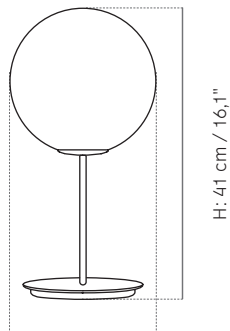

Product Type

Table Lamp

Environment

Indoor

Dimensions (cm / in)

H: 41 cm / 16,1"

Ø: 18 or 20 cm / 7,1" or 7,9"

Colours

TR Bulb, Table Lamp

Ø: 20 cm / 7,9"

Production Process

Designed for longevity, TR Bulb uses LED technology, which, with normal use, should last many years. The globe is constructed from white opal glass, and the core structure is made from aluminium to draw heat away from the LED, allowing the bulb to run at its optimum temperature. Accessory fittings are made from marble or brass.