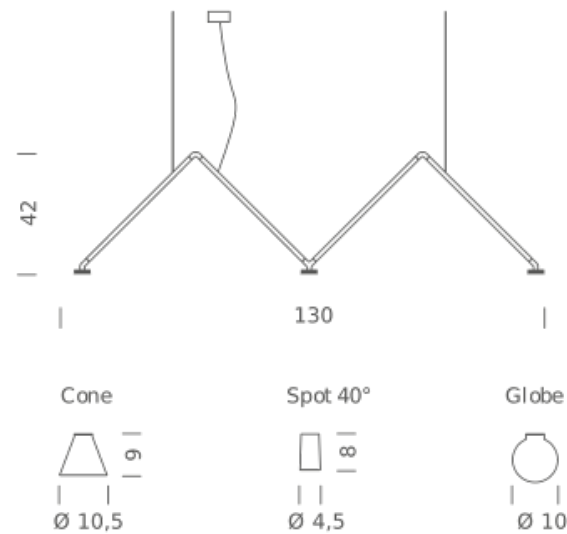

CONE | 2700K

LAMPING

Source	LED Spot
Total power	3x5W
Tension	110/240V
Typ cri	90
Energy class	A+
Notes	cablenght 2m

Codes

DAB LNN 55

Structure/Diffuser

black/gold burnished