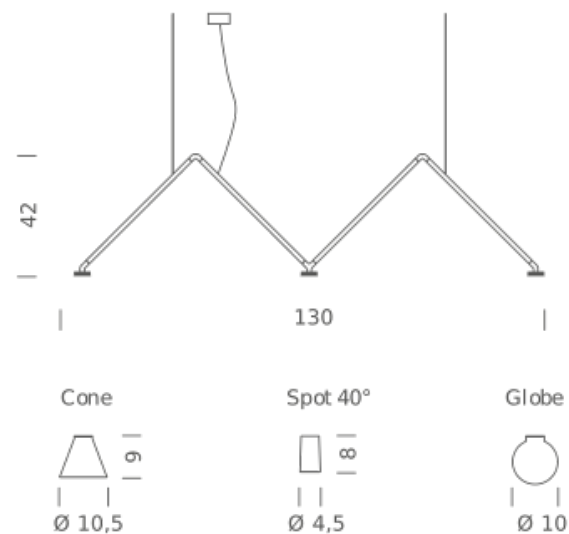

SPOT 40° | 2700K

LAMPING

Source	LED Spot
Total power	3x5W
Tension	110/240V
Typ cri	90
Energy class	A+
Notes	cablenght 2m

Codes

DAB LNN 51

Structure/Diffuser

black/black

SPOT 40° | 3000K

LAMPING

Source	LED Spot
Total power	3x5W
Tension	110/240V
Typ cri	90
Energy class	A+
Notes	cablenght 2m

Codes

DAB LNN 52

Structure/Diffuser

black/black

GLOBE | 2700K

LAMPING

Source	LED Spot
Total power	3x5W
Tension	110/240V
Typ cri	90
Energy class	A+
Notes	cable lenght 2m

Codes

DAB LNN 53

Structure/Diffuser

black/opal

GLOBE | 3000K

LAMPING

Source	LED Spot
Total power	3x5W
Tension	110/240V
Typ cri	90
Energy class	A+
Notes	cablenght 2m