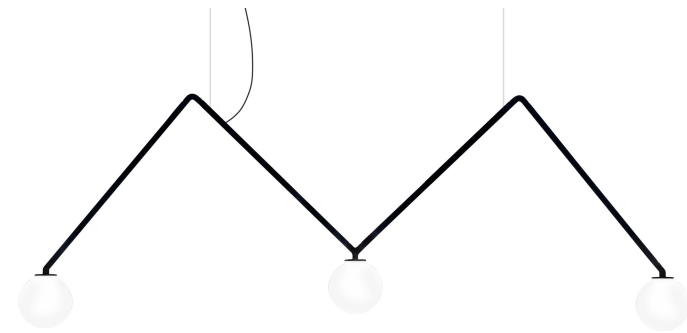

DABLIU

Suspension lamp in aluminum. Composed of a slender structure with three light points and diffusers that can be selected according to different versions. Spot version available for punctual lighting, version with spherical diffuser in opal blown glass and version with a metallic cone in burnished gold and black finish that allows more light diffusion. LED on board, dimmable.

SPOT 40° | 2700K

LAMPING

Source	LED Spot
Total power	3x5W
Tension	110/240V
Typ cri	90
Energy class	A+
Notes	cablenght 2m

Codes

DAB LNN 51

Structure/Diffuser

black/black

SPOT 40° | 3000K

Source	LED Spot
Total power	3x5W
Tension	110/240V
Typ cri	90
Energy class	A+
Notes	cable lenght 2m

Codes

DAB LNN 53

Structure/Diffuser

black/opal

GLOBE | 3000K

LAMPING

Source	LED Spot
Total power	3x5W
Tension	110/240V
Typ cri	90
Energy class	A+
Notes	cablenght 2m