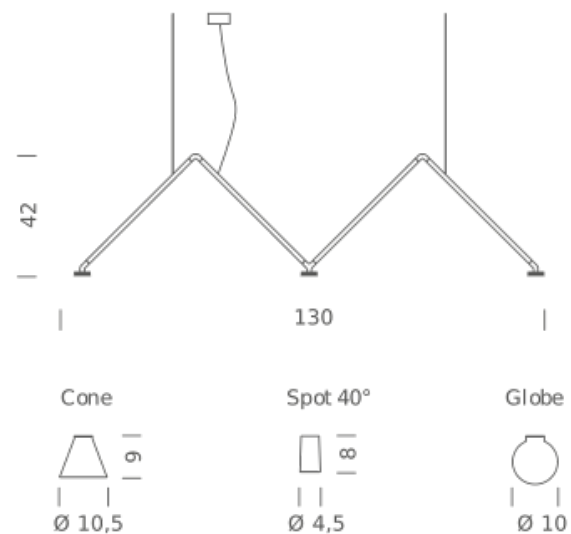

SPOT 40° | 2700K

LAMPING

Source	LED Spot
Total power	3x5W
Tension	110/240V
Typ cri	90
Energy class	A+
Notes	cablenght 2m

Codes

DAB LNN 51

Structure/Diffuser

black/black

SPOT 40° | 3000K

LAMPING

Source	LED Spot
Total power	3x5W
Tension	110/240V
Typ cri	90
Energy class	A+
Notes	cablenght 2m

Codes

DAB LNN 52

Structure/Diffuser

black/black

GLOBE | 2700K

LAMPING

Source	LED Spot
Total power	3x5W
Tension	110/240V
Typ cri	90
Energy class	A+
Notes	cable lenght 2m

Codes

DAB LNN 53

Structure/Diffuser

black/opal

GLOBE | 3000K

LAMPING

Source	LED Spot
Total power	3x5W
Tension	110/240V
Typ cri	90
Energy class	A+
Notes	cablenght 2m