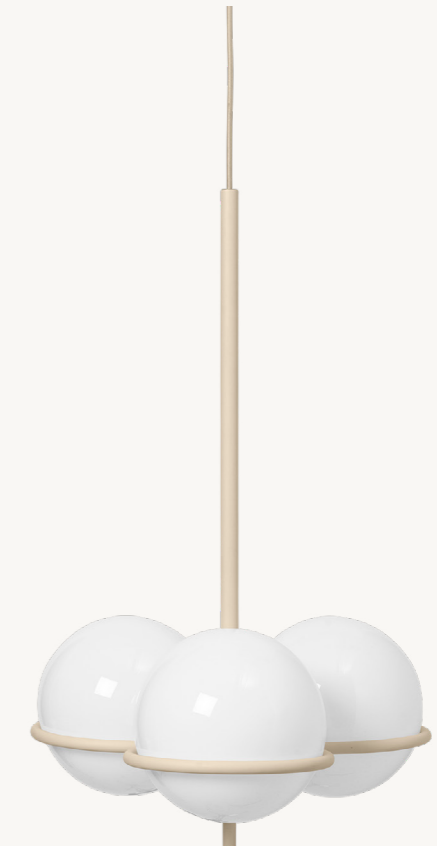

1104265567
Eggshell