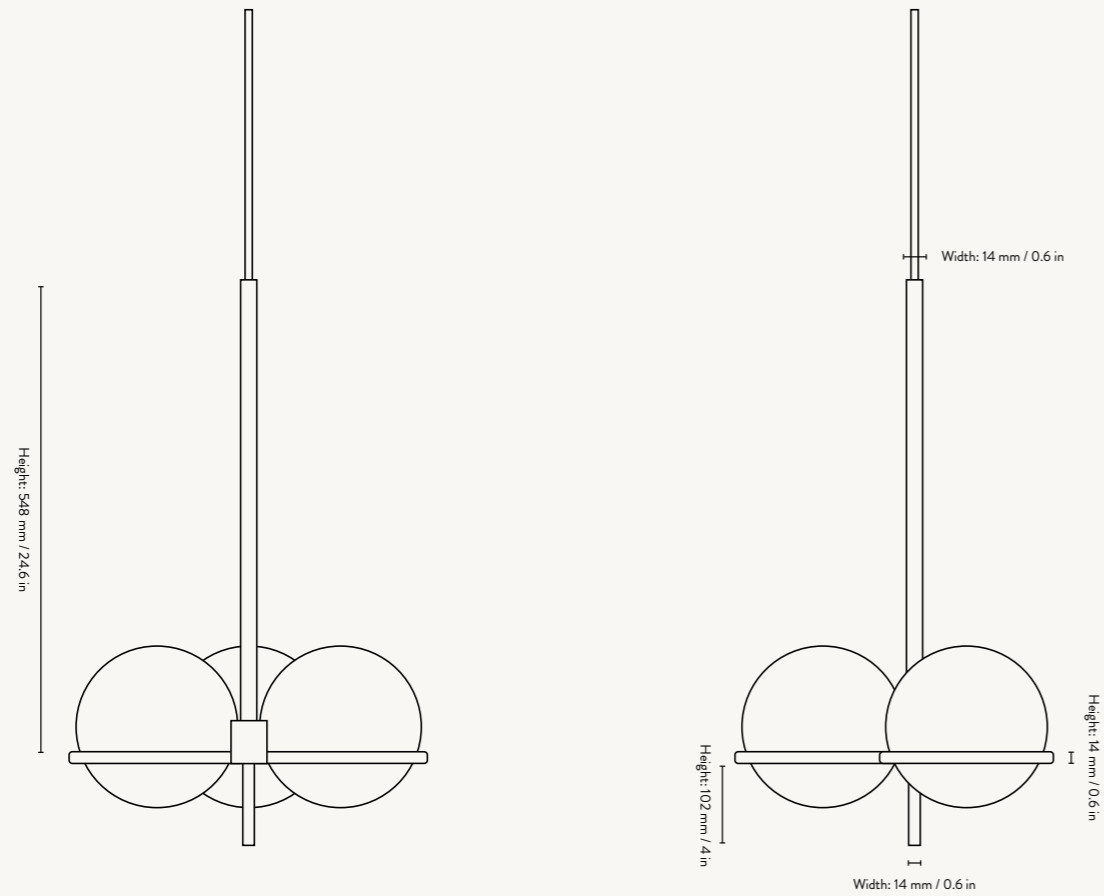

# ERA CHANDELIER

The Era Chandelier is an elegant statement lamp inspired by the clear lines and geometric shapes of the 20's Art Deco Movement. With three opal glass globes resting effortlessly on a light, powder-coated iron structure, the chandelier has a feminine and delicate expression, which nods to the distinctive era and represents everything we love about timeless design and simplicity in construction. Let the Era Chandelier adorn your hallway, stairways, or light up the conversation at the dinner table.

## PRODUCT INFO

<b>Product type:</b>	Chandelier
<b>Origin:</b>	China
<b>Weight:</b>	3 kg
<b>Material:</b>	Powder coated iron. White opal glass
<b>Dimensions:</b>	Ø: 47.6 x H: 20 cm Ø: 18.7 x H: 7.9 in
<b>Design:</b>	ferm LIVING
<b>Care instructions:</b>	Wipe with a damp cloth

## ERA CHANDELIER

The Era Chandelier is an elegant statement lamp inspired by the clear lines and geometric shapes of the 20's Art Deco Movement.