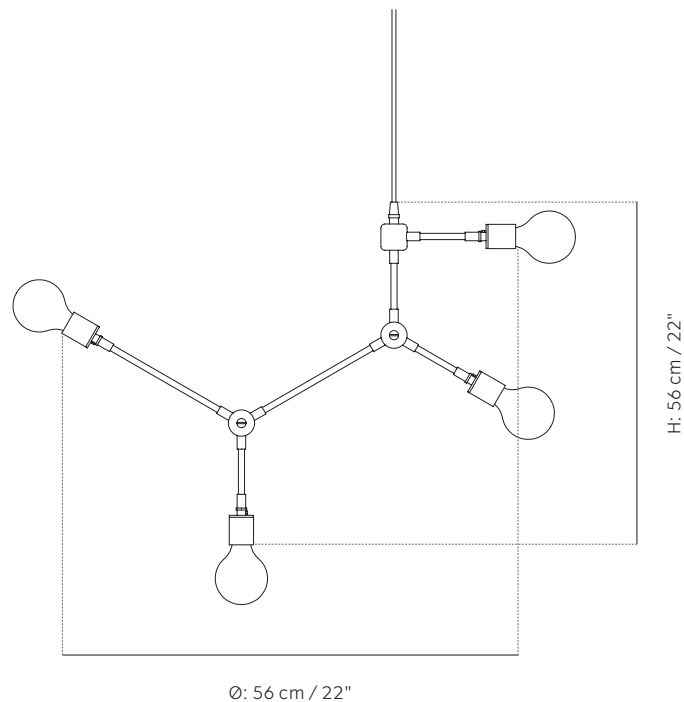

Indoor

Dimensions (cm / in)

H: 56 cm / 22"

Ø: 56 cm / 22"

Colours

Brass

Black (RAL 9005)

The Tribeca series is a mix of lamps, pendants and chandeliers, all inspired by the New York City glamour of the late 1930s. The name Tribeca refers to a very popular part of New York in lower West Manhattan, the triangle below Canal Street. The various shapes and designs in the Tribeca series were created in an inspiring creative process where Søren Rose travelled the States, searching for beautiful old lamps and reusable parts to create each unique piece. Collister Table Lamp, forms the latest addition to the series, taking inspiration from the Duane pendant.

Franklin

Technical Specifications

Production Process

The arms and connection parts are made from solid brass or steel rod, the socket is painted ceramic. The brass is not lacquered so the metal will darken and patinate over time.

Canopy

Yes, Powder Coated Steel, Black

Ø: 12 cm * H: 2,5 cm

Cord Material and Colour

Textile, Black

Cord Length (cm / in)

500 cm / 196,9"

Classification