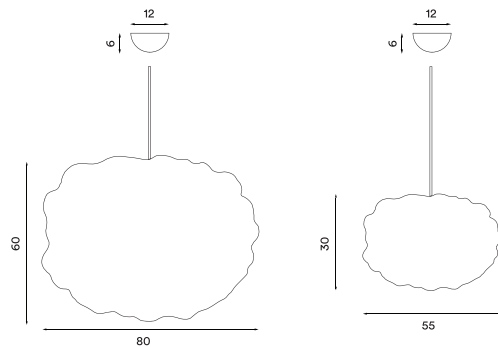

# Heat

Heat small brass  
– Item no. 482

Heat large brass  
– Item no. 481

Heat small steel  
– Item no. 483

Heat large steel  
– Item no. 484

**Product type:** Pendant lamp series  
**Design:** Johanna Forsberg, 2018  
**Shade material:** Brass or steel metal mesh  
**Shade colour:** Brass or steel  
**Body material:** Steel  
**Body colour:** Brass or steel  
**Wire:** Black rubber, 370 cm  
**Bulb:** E27, Max. 100 W  
**Voltage:** 220V - 240V - 50/60Hz  
**Net weight small:** 1.0 kg  
**Net weight large:** 2.1 kg  
**Minimum order size:** 1

## Dimensions and light direction: