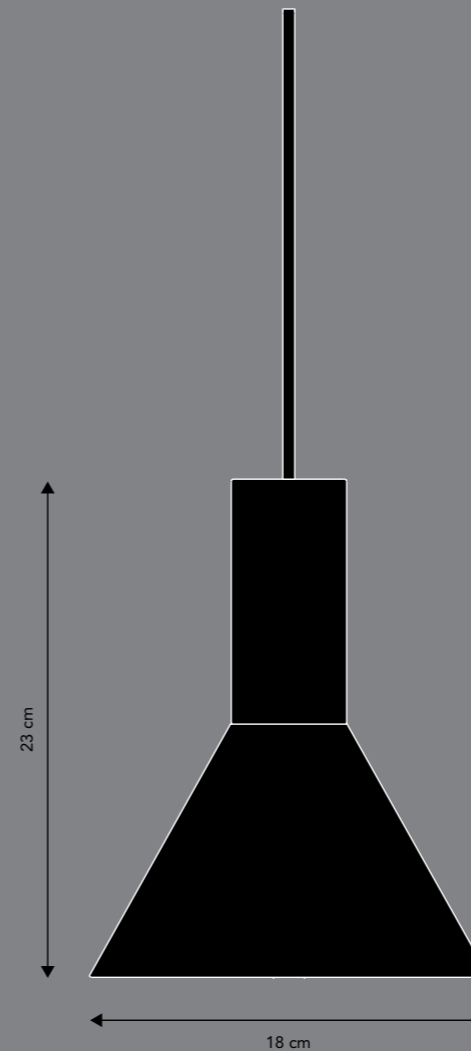

LYSS.

Designer: Toni Rie

PENDANT.

Materials:
Metal plated
Painted white inside

Cord:
300 cm fabric (color as shade)

Ceiling canopy:
ø10 cm x H2 cm. Metal. Color as shade

Socket/bulb (not incl.)
E27 max. 25W
Learn more about e.g. Kelvin, Lumen, Watt - see our homepage. Click [here](#).

FRANDSEN

Matt green: art.no. 123039

Matt almond: art.no. 123036

Matt light grey: art.no. 123037

Matt black: art.no. 123038

Image of matt black is on its way